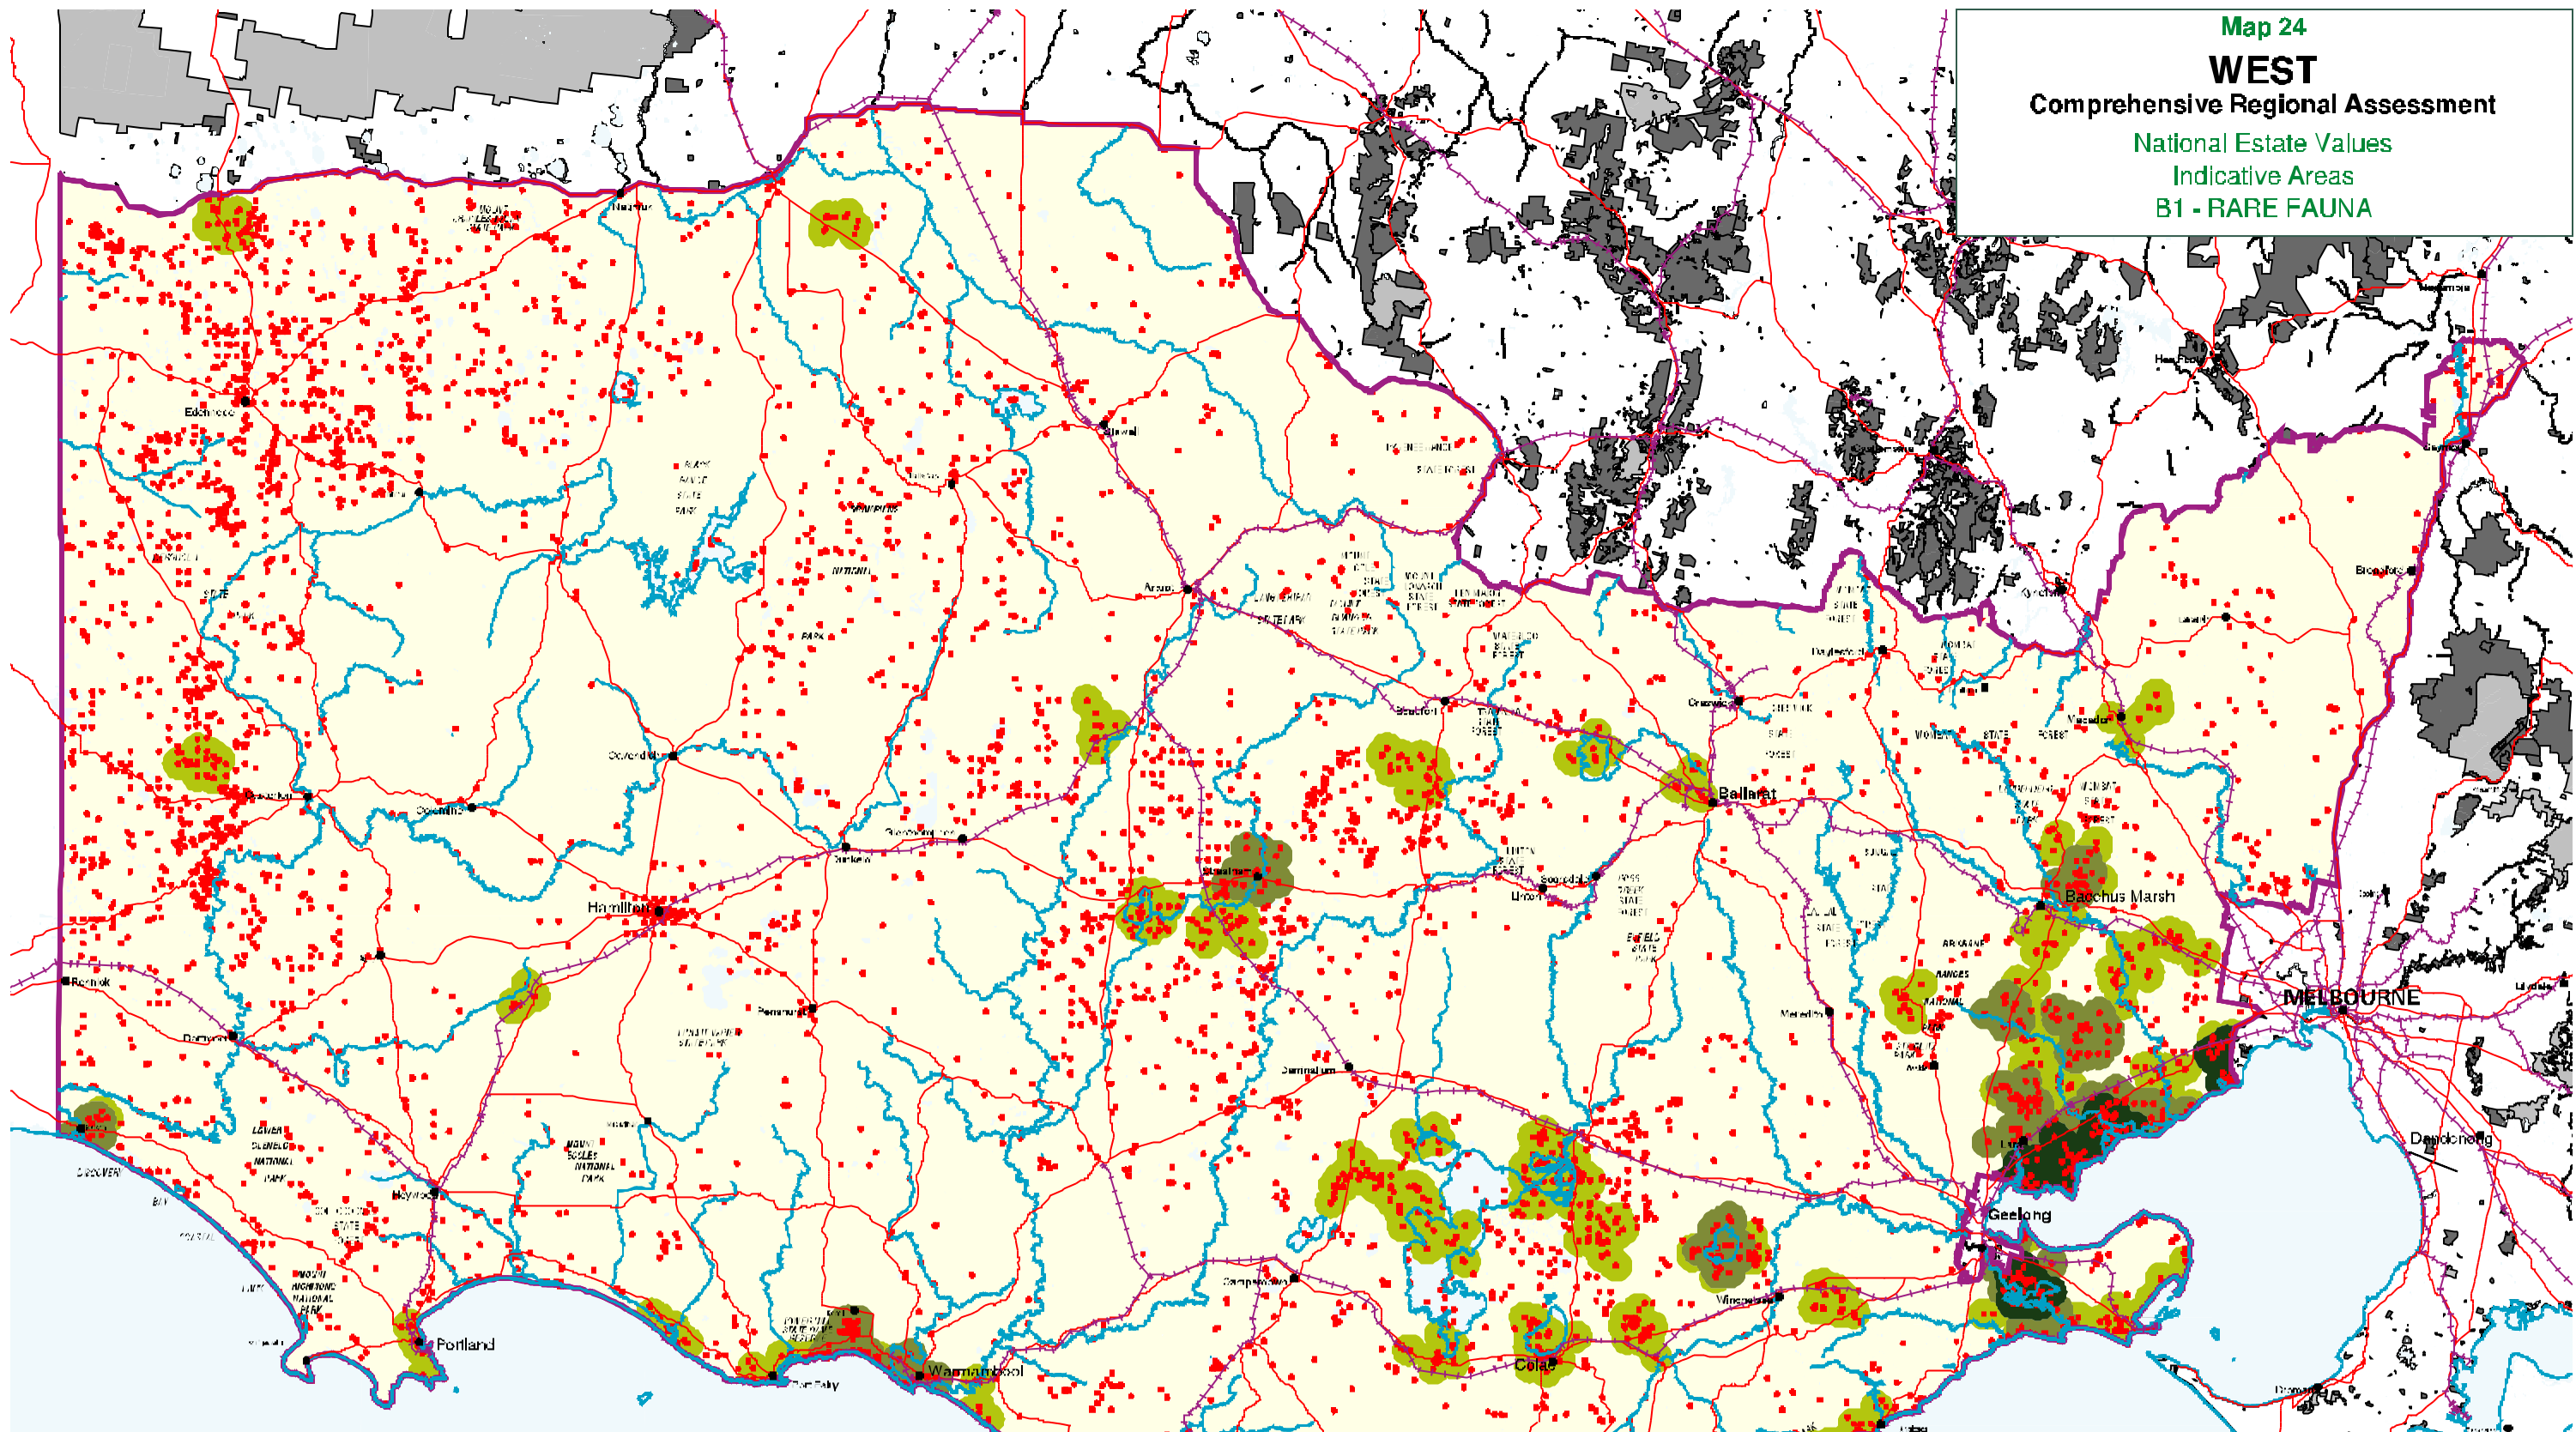

Map 24
WEST
Comprehensive Regional Assessment
 National Estate Values
 Indicative Areas
B1 - RARE FAUNA

| | |
|--------------------------------------|---|
| RIA boundary | Identified Concentrations of 12 - 17 Species |
| Roads | Identified Concentrations of 18 - 27 Species |
| Rivers | Identified Concentrations of 28 or more Species |
| Railways | Point Localities |
| Parks outside study area | |
| Other public land outside study area | |
| Water Bodies | |

0 10 20 30 40
 Kilometres
 Project on: Diversification Mercator, AMG Zones 54

Locality Map

State Government of Victoria