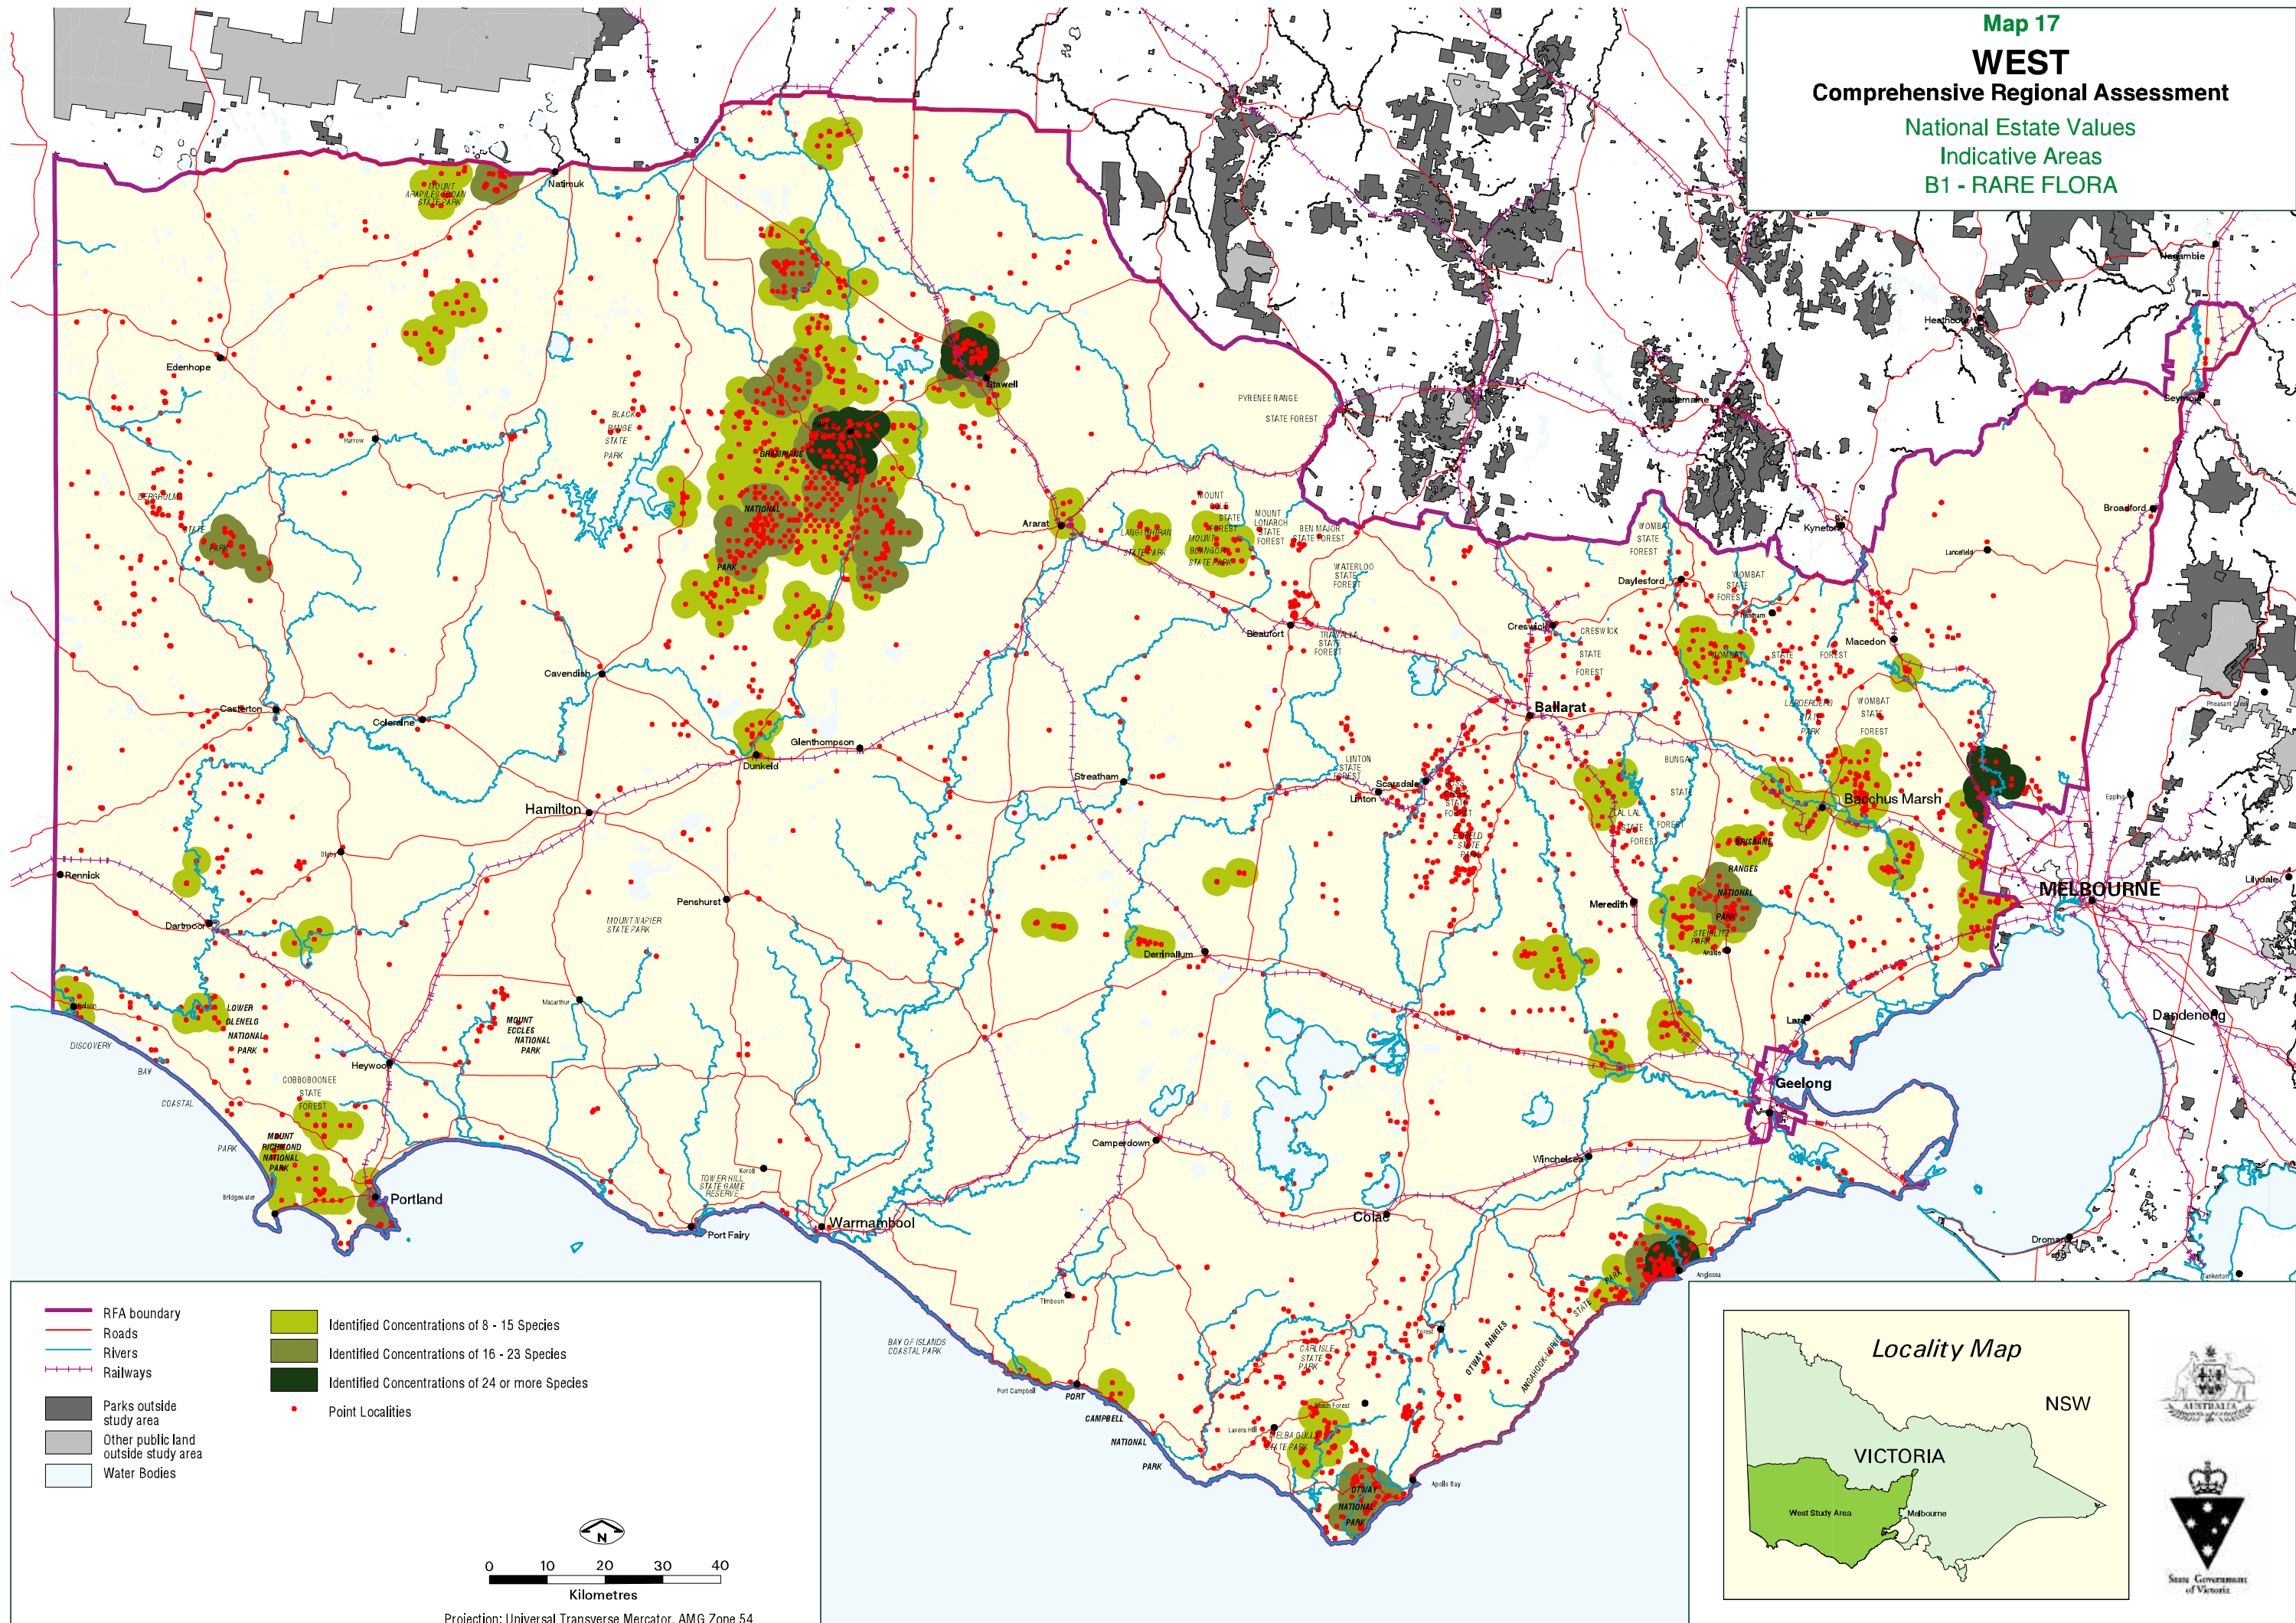

Map 17
WEST
Comprehensive Regional Assessment
 National Estate Values
 Indicative Areas
 B1 - RARE FLORA

Projection: Universal Transverse Mercator, AMG Zone 54