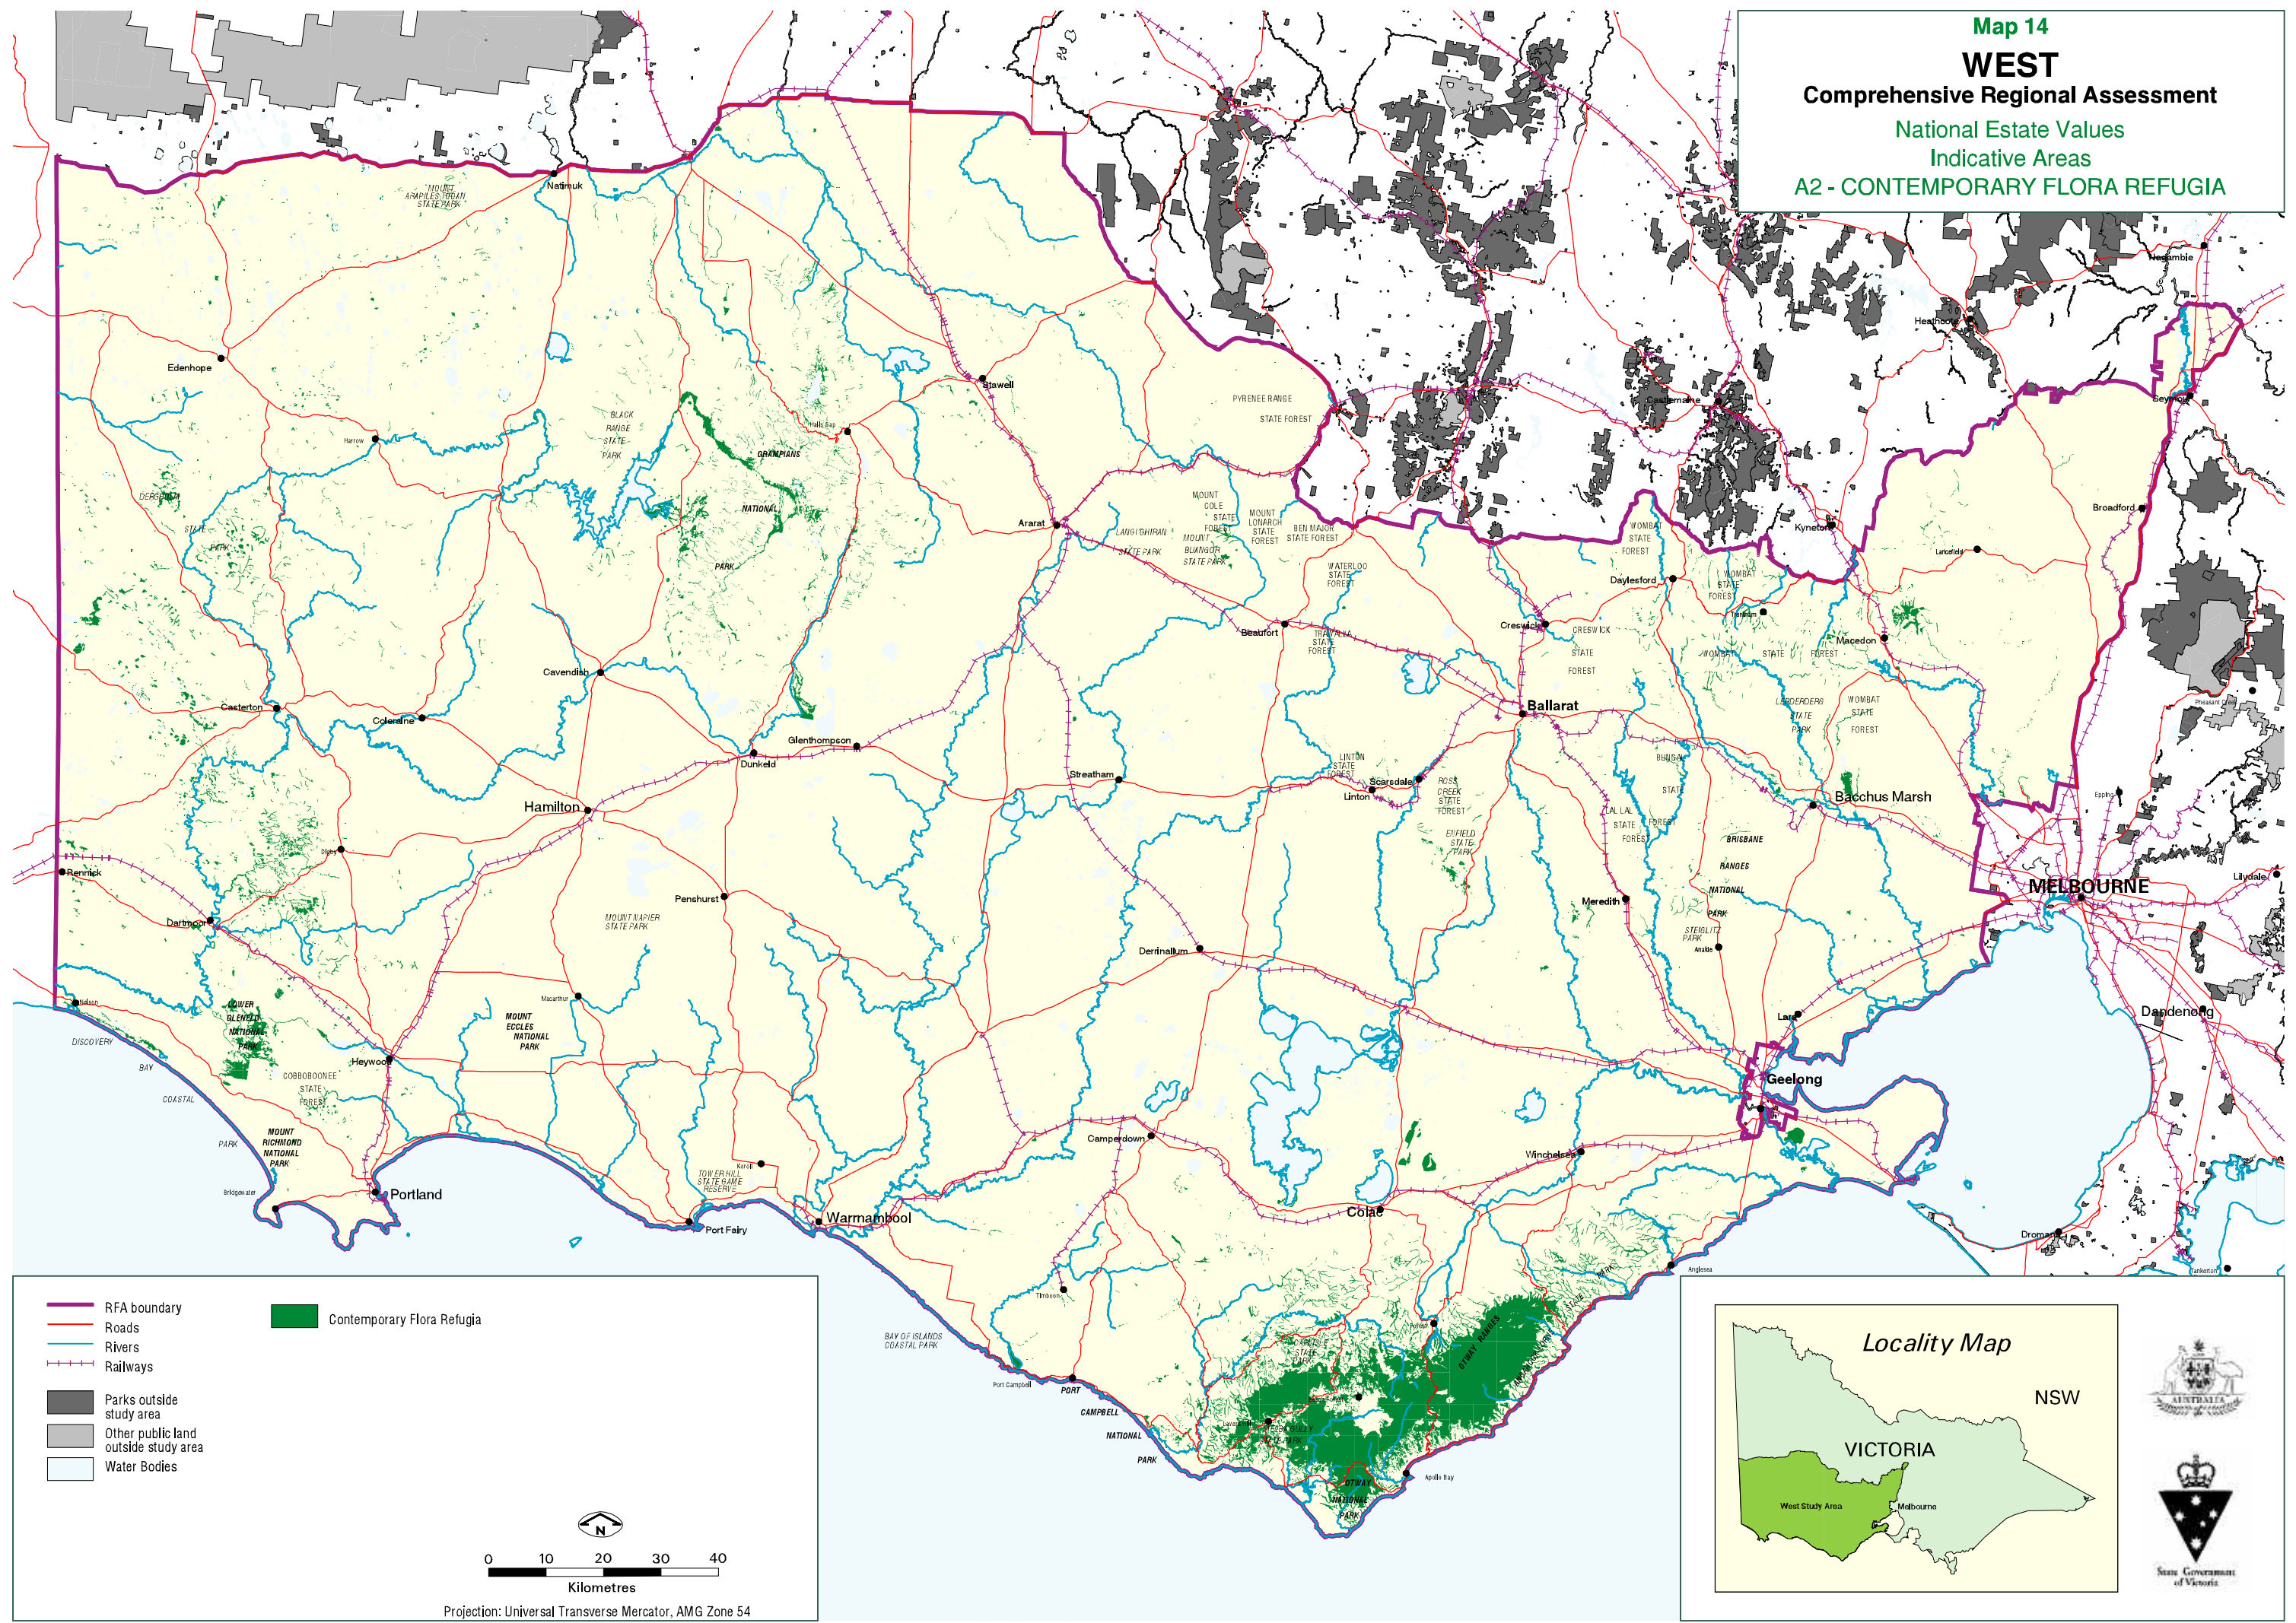

**Map 14**  
**WEST**  
**Comprehensive Regional Assessment**  
 National Estate Values  
 Indicative Areas  
**A2 - CONTEMPORARY FLORA REFUGIA**

Projection: Universal Transverse Mercator, AMG Zone 54