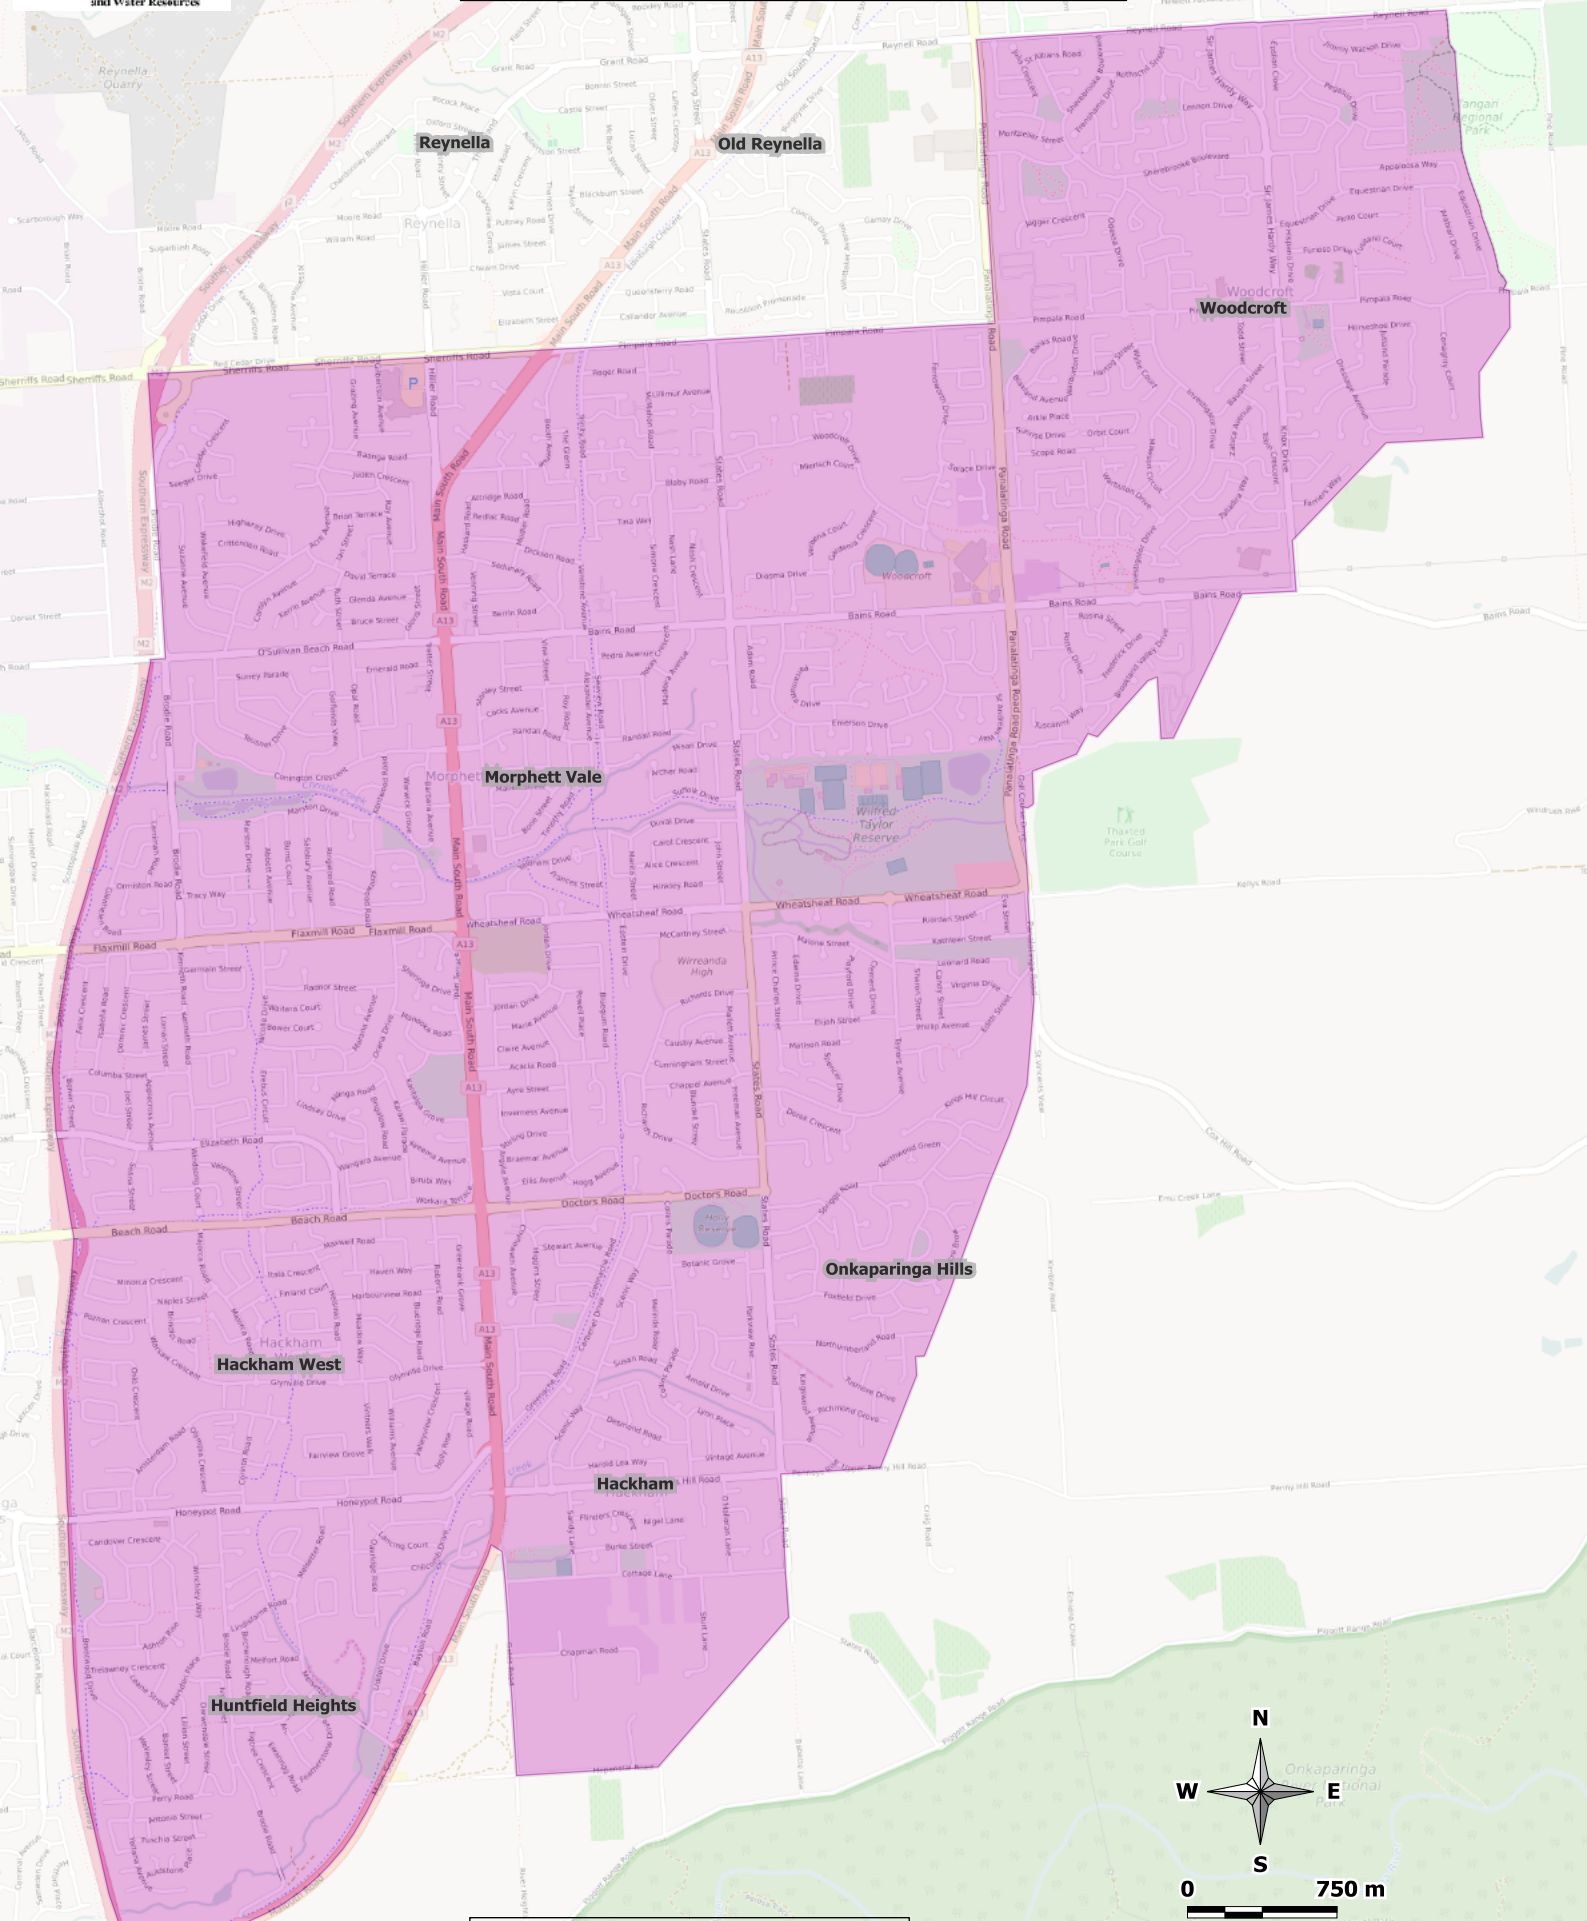

# Split Metro Postcodes 5162 and 5163

Projection: Mercator, Datum: World Geodetic 1984 (WGS84) Auto  
 Nominal scale at printed A4: 1:38000  
 Suburb Data derived from: <http://www.abs.gov.au/AUSSTATS/abs@.nsf/DetailsPage/1270.0.55.003July%202011?OpenDocument>  
 Metro area boundary manually defined.  
 Background Street Map Image: [www.openstreetmaps.org](http://www.openstreetmaps.org)  
 Prepared on behalf of Compliance Division,  
 Pathway Compliance Branch, Cargo and Mail,  
 DAWR, GPO Box 858, Canberra ACT 2601  
 By MapMakers Australia [www.mapmakers.com.au](http://www.mapmakers.com.au)  
 27/09/2016

**Legend**

 Metropolitan area of Postcodes 5162 and 5163