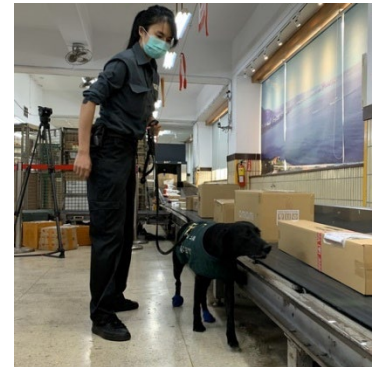

II. Operations of the Detector Dog 1/3

6

Hsinchu branch:
28 teams

Kaohsiung
branch, Kinmen
station: 3 teams

Kaohsiung
branch: 10 teams