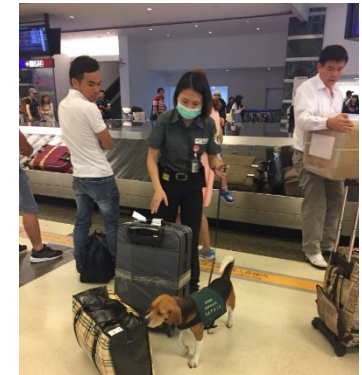

II. Operations of the Detector Dog 1/3

6

Hsinchu branch:
28 teams

Kaohsiung
branch, Kinmen
station: 3 teams

Kaohsiung
branch: 10 teams