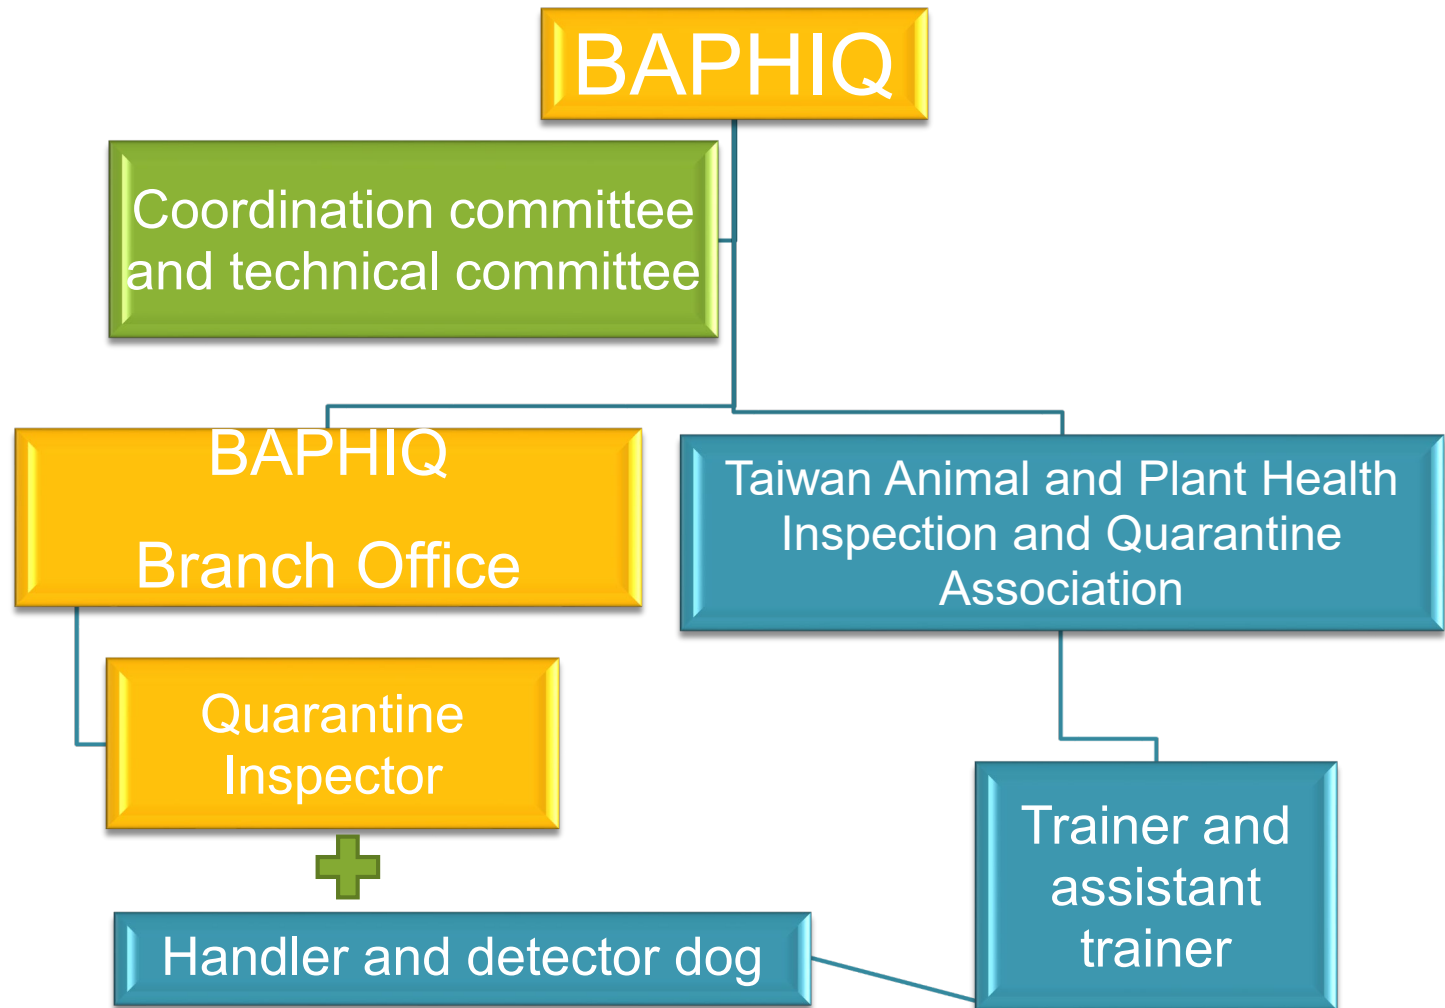

II. Operations of the Detector Dog 2/3

7