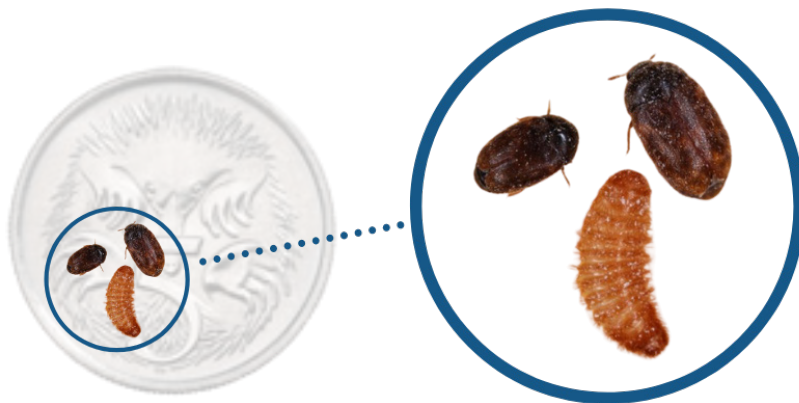

# LET'S KEEP KHAPRA BEETLE OUT!

Khapra is a serious agricultural pest that poses a major threat to our grains industry. This exotic pest comes in second on Australia's most unwanted plant pest list, and we need your help to keep it out.

## What to look for

- ▶ Adults beetles (1.6–3mm long) are reddish dark brown, oval-shaped with faint dark lines and do not fly.
- ▶ Larvae (1.6–4.5mm long) typically appear very hairy and are golden brown.
- ▶ Cast larval skins are the most obvious indicator of infestation (pictured right).

## Where to look

Khapra can enter Australia:

In grains and food stuffs

As a hitchhiker in a wide range of cargo including machinery, nuts and bolts, timber doors and fridges

As a hitchhiker on imported shipping containers