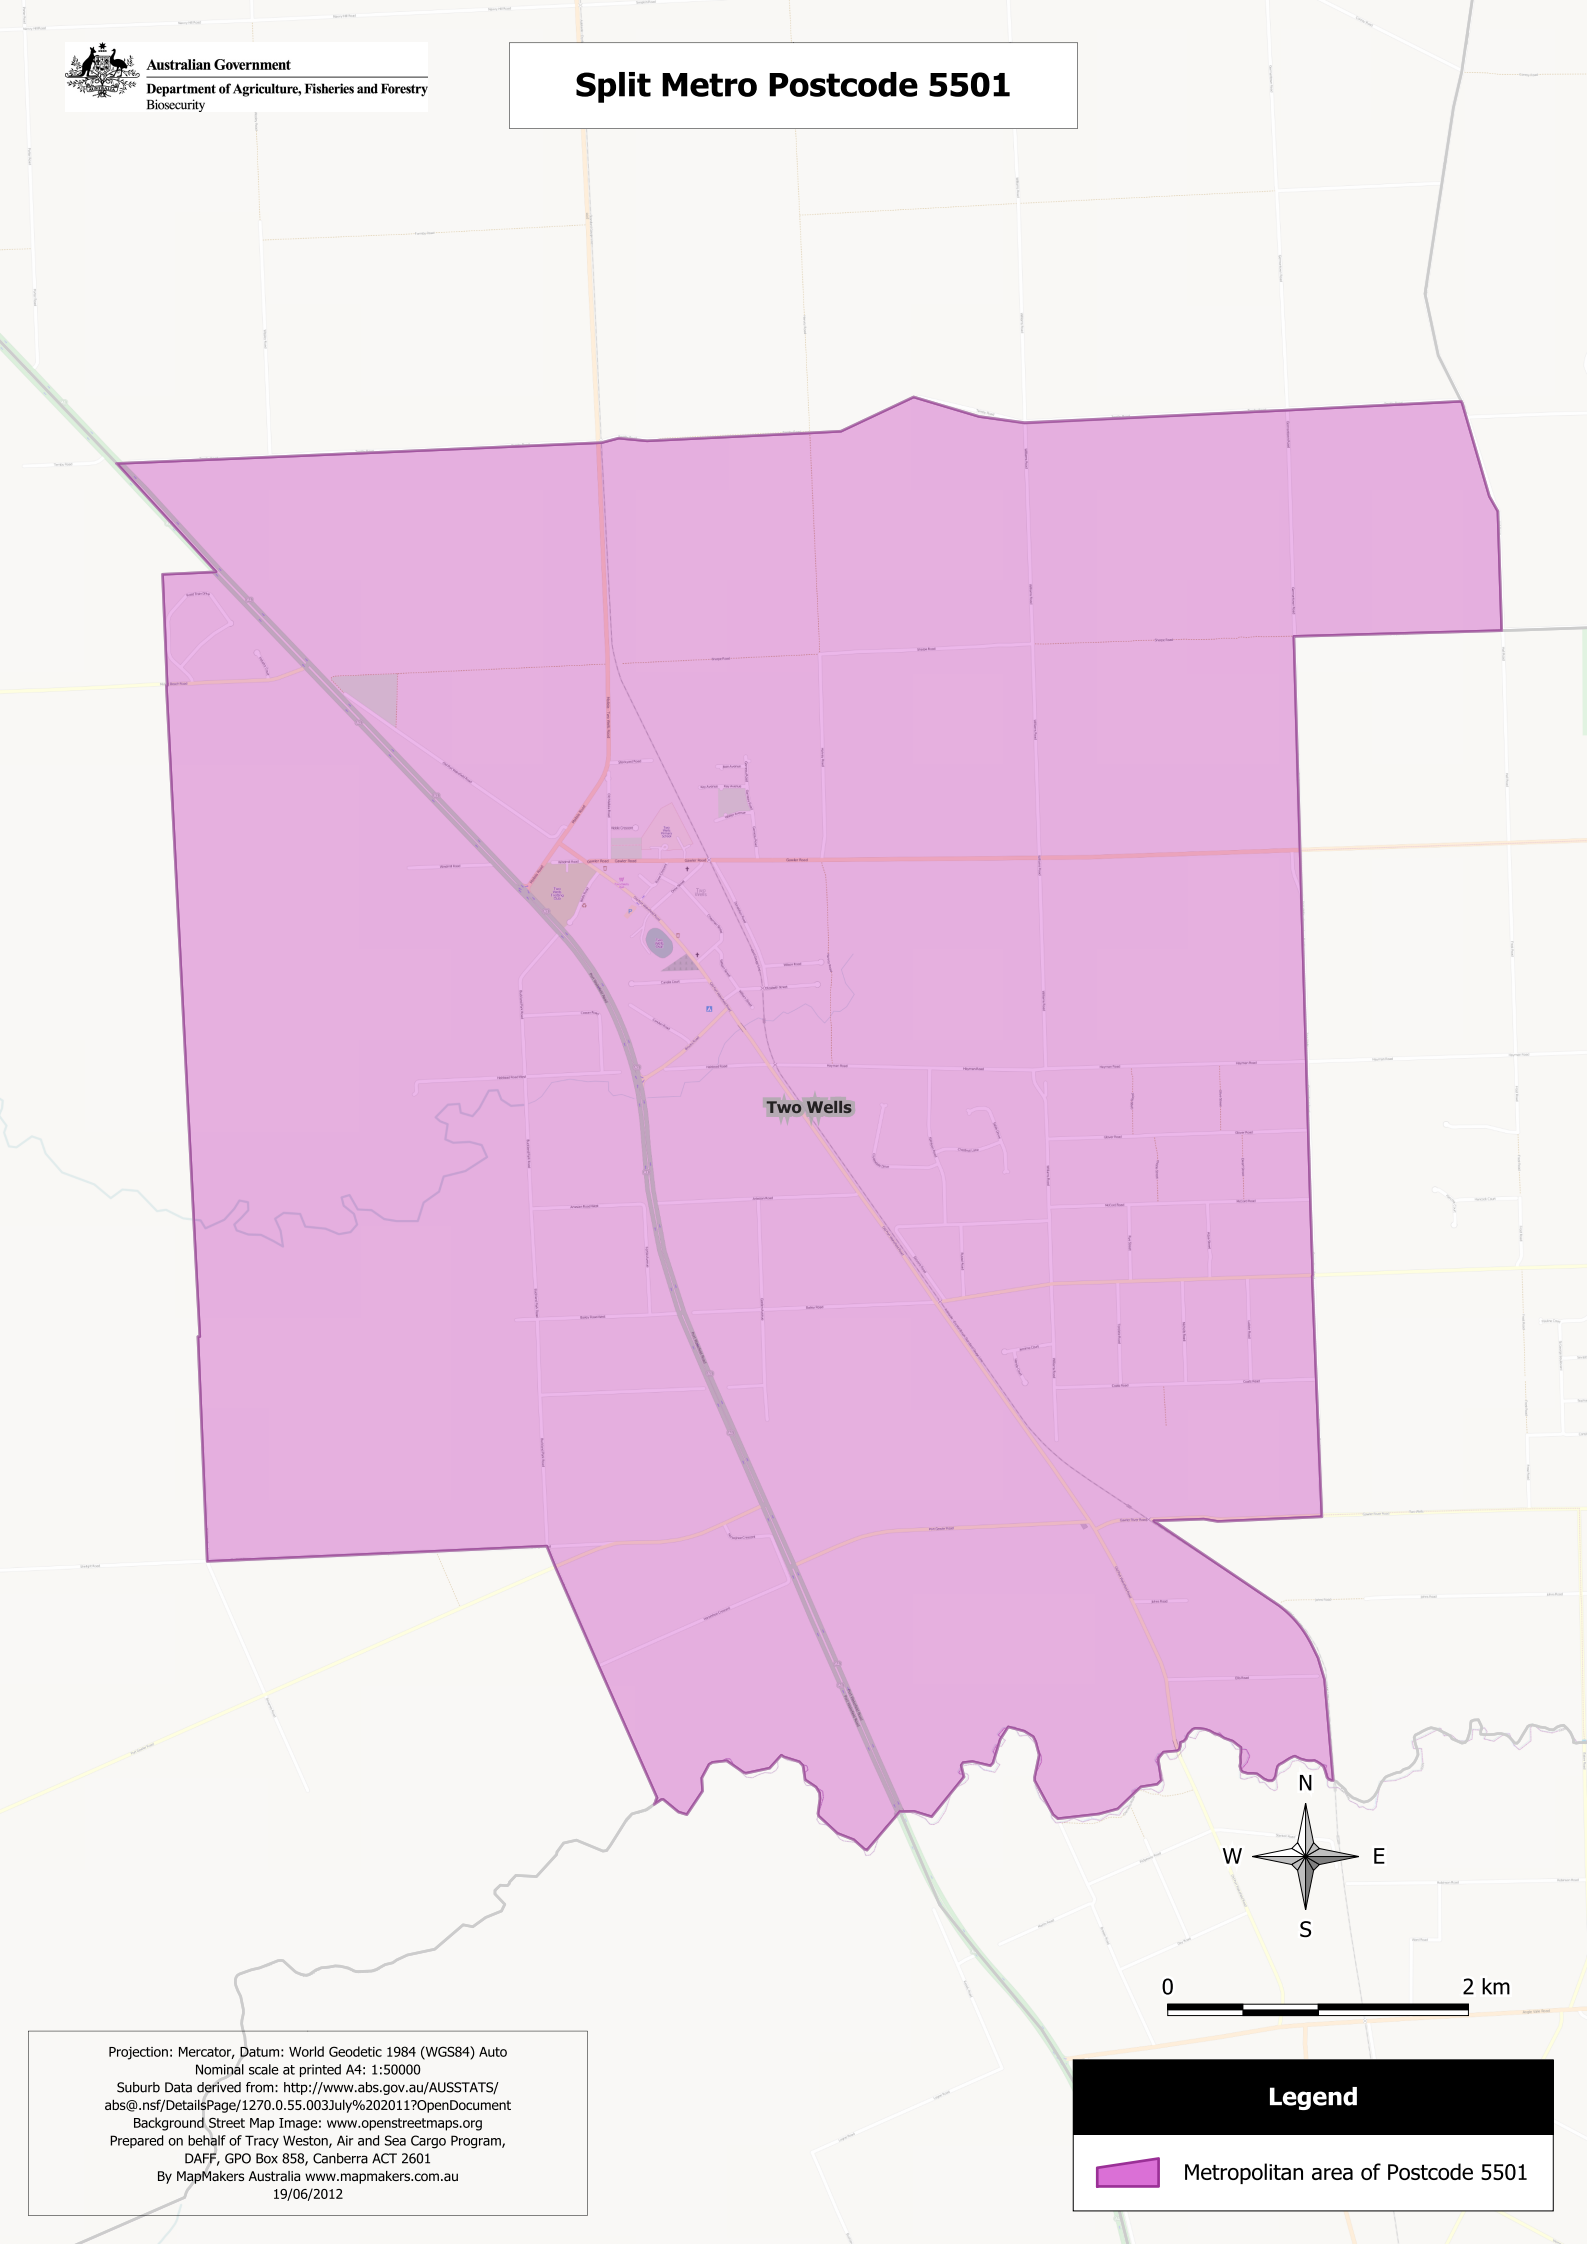

# Split Metro Postcode 5501

Two Wells

Projection: Mercator, Datum: World Geodetic 1984 (WGS84) Auto  
Nominal scale at printed A4: 1:50000  
Suburb Data derived from: <http://www.abs.gov.au/AUSSTATS/abs@.nsf/DetailsPage/1270.0.55.003July%202011?OpenDocument>  
Background Street Map Image: [www.openstreetmaps.org](http://www.openstreetmaps.org)  
Prepared on behalf of Tracy Weston, Air and Sea Cargo Program,  
DAFF, GPO Box 858, Canberra ACT 2601  
By MapMakers Australia [www.mapmakers.com.au](http://www.mapmakers.com.au)  
19/06/2012

## Legend

 Metropolitan area of Postcode 5501