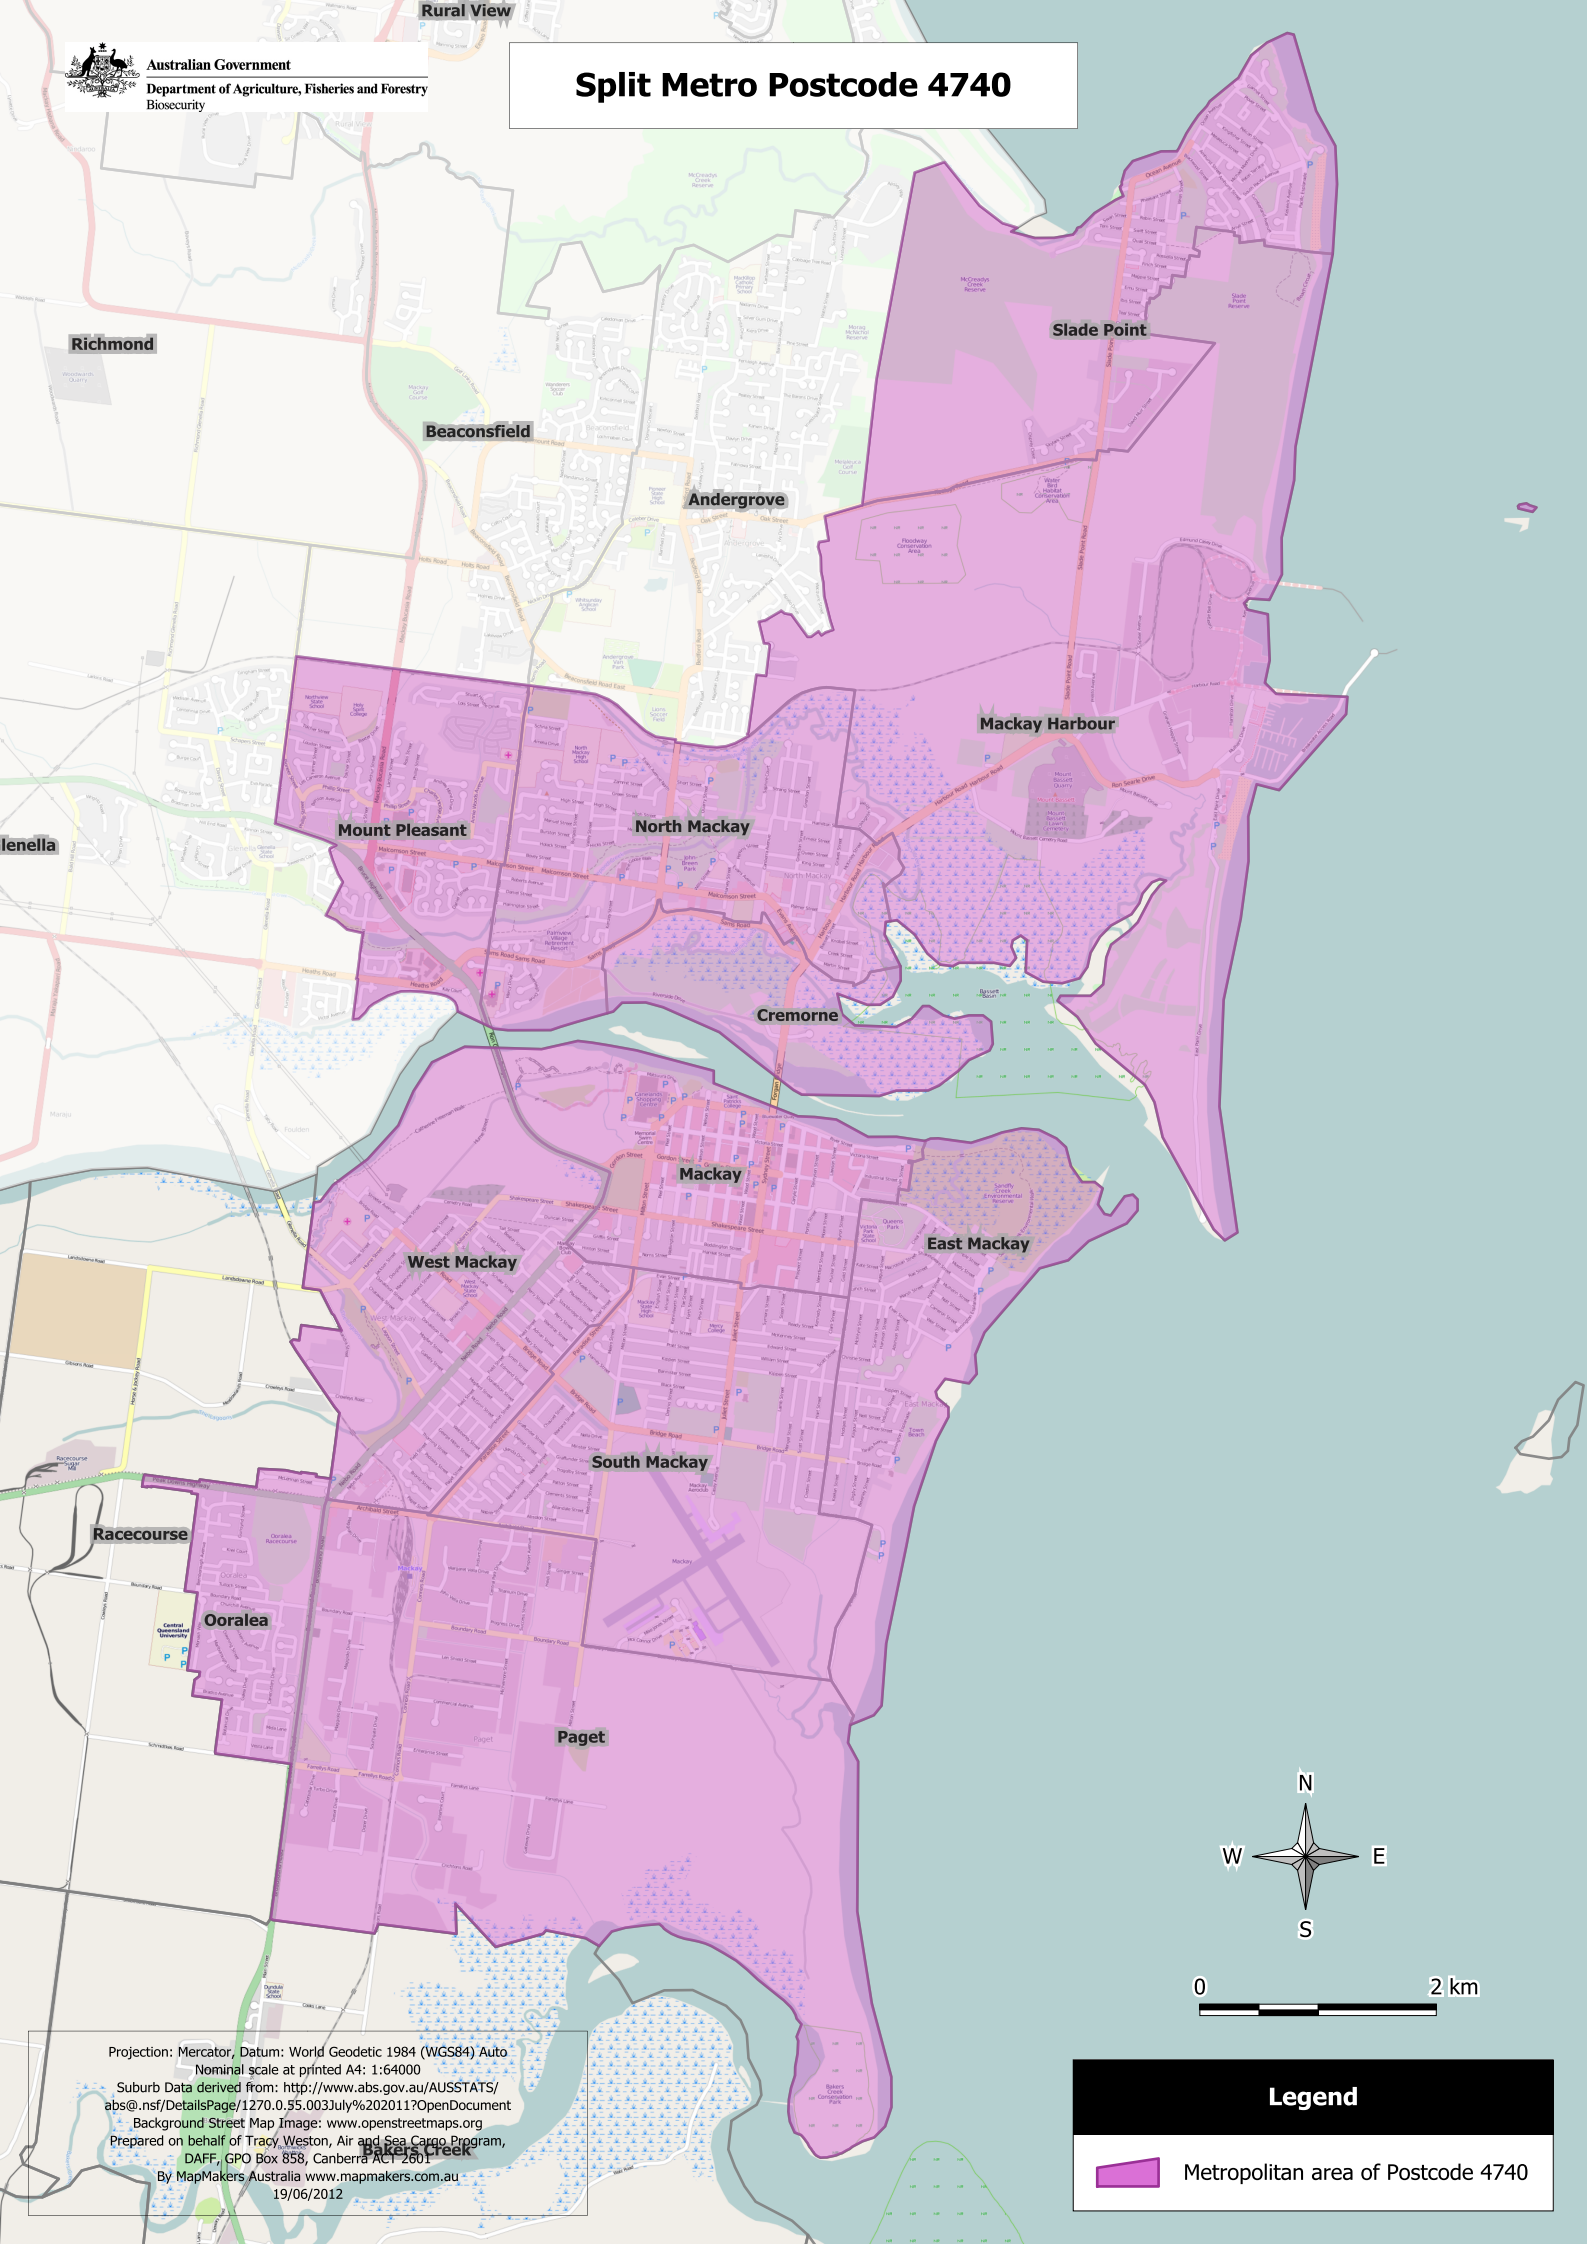

Split Metro Postcode 4740

Legend

 Metropolitan area of Postcode 4740

Projection: Mercator, Datum: World Geodetic 1984 (WGS84) Auto
Nominal scale at printed A4: 1:64000

Suburb Data derived from: <http://www.abs.gov.au/AUSSTATS/abs@.nsf/DetailsPage/1270.0.55.003July%202011?OpenDocument>

Background Street Map Image: www.openstreetmaps.org

Prepared on behalf of Tracy Weston, Air and Sea Cargo Program,
DAFF, GPO Box 858, Canberra ACT 2601

By MapMakers Australia www.mapmakers.com.au
19/06/2012