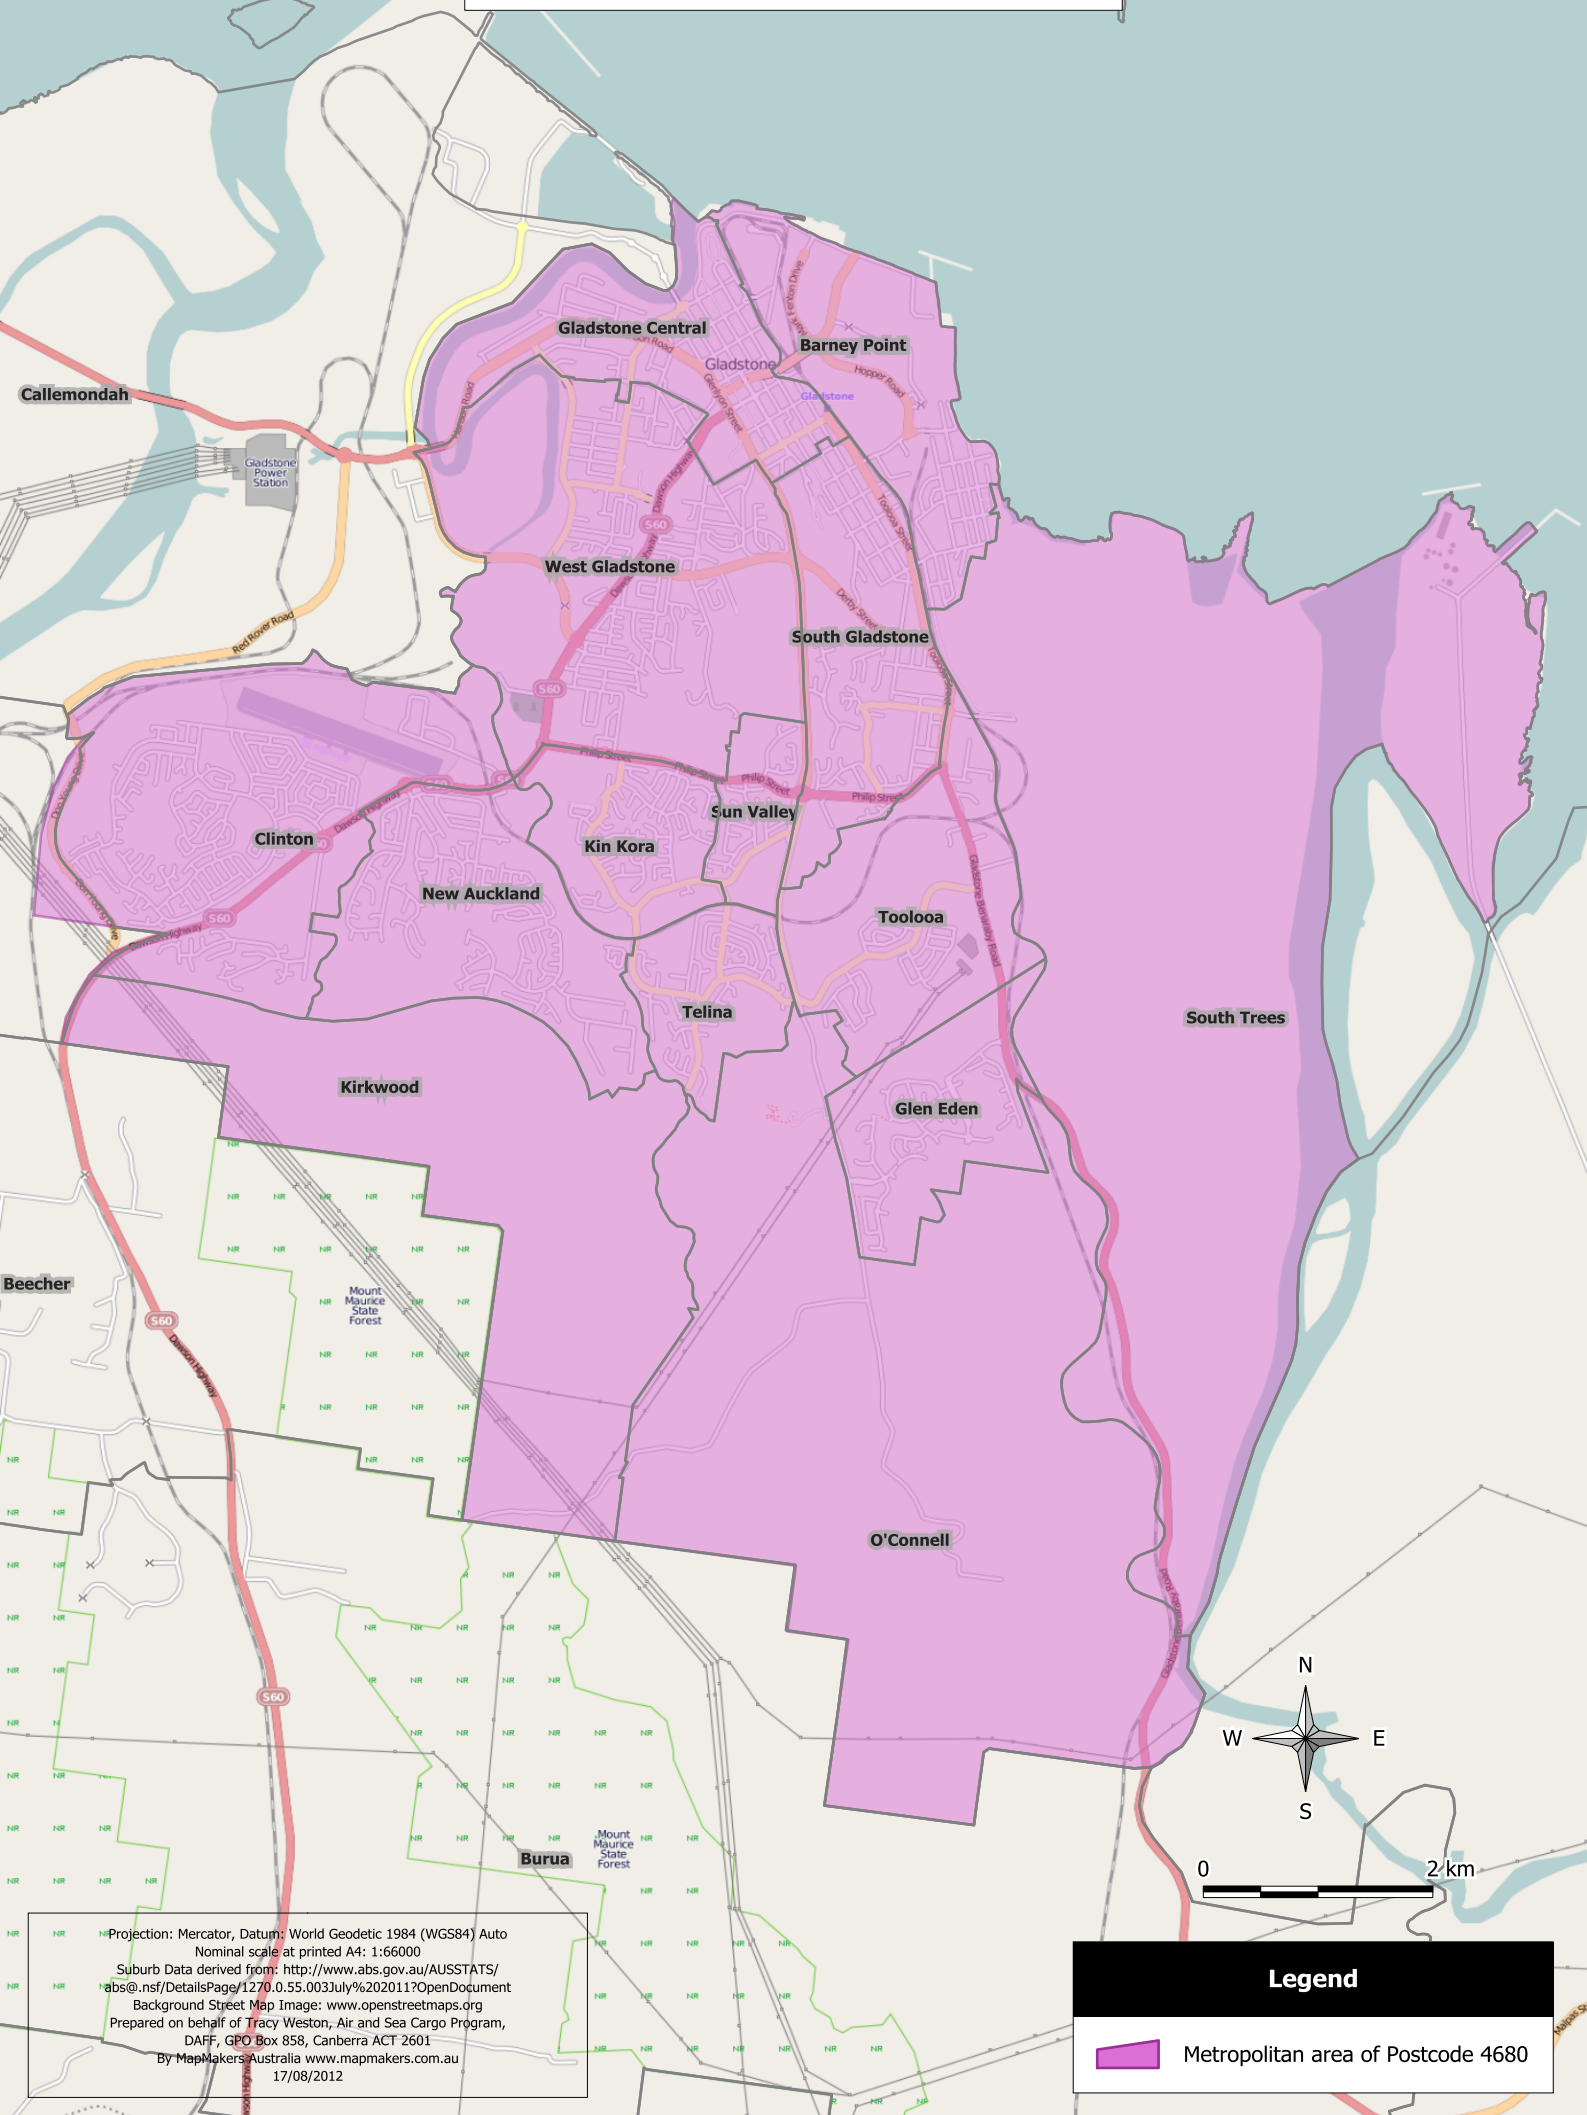

Split Metro Postcode 4680 (Gladstone)

Projection: Mercator, Datum: World Geodetic 1984 (WGS84) Auto
 Nominal scale at printed A4: 1:66000
 Suburb Data derived from: <http://www.abs.gov.au/AUSSTATS/abs@.nsf/DetailsPage/1270.0.55.003July%202011?OpenDocument>
 Background Street Map Image: www.openstreetmaps.org
 Prepared on behalf of Tracy Weston, Air and Sea Cargo Program,
 DAFF, GPO Box 858, Canberra ACT 2601
 By MapMakers Australia www.mapmakers.com.au
 17/08/2012

Legend

 Metropolitan area of Postcode 4680