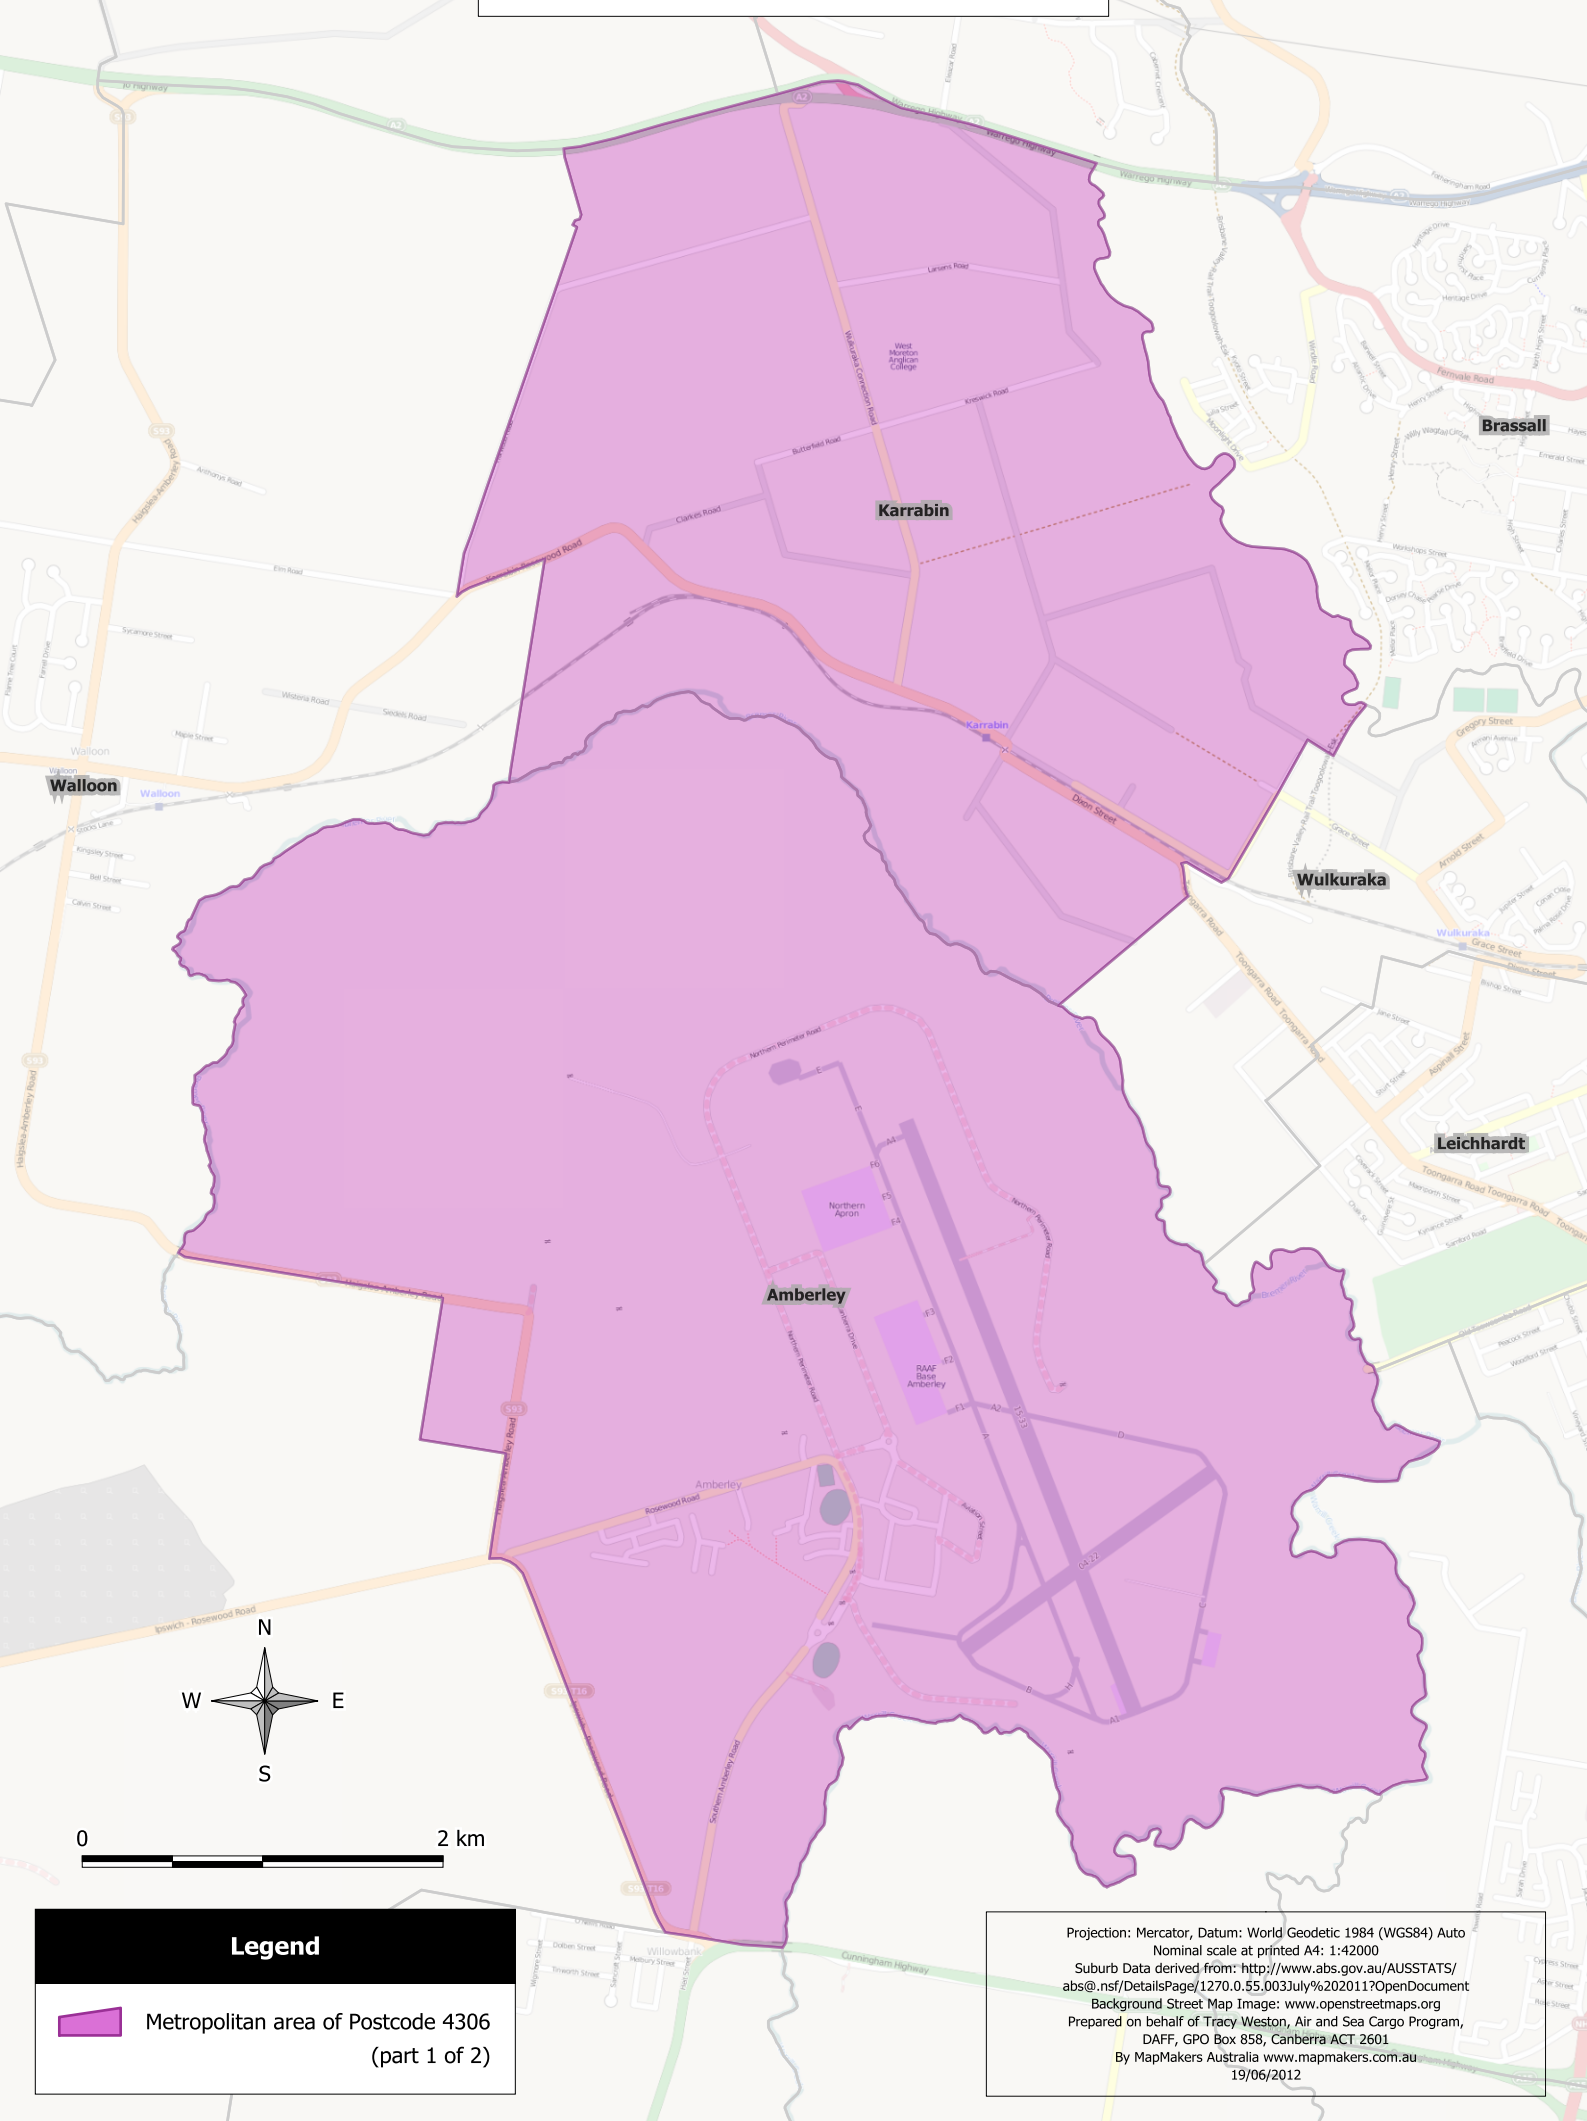

# Split Metro Postcode 4306\_1

**Legend**

 Metropolitan area of Postcode 4306 (part 1 of 2)

Projection: Mercator, Datum: World Geodetic 1984 (WGS84) Auto  
Nominal scale at printed A4: 1:42000  
Suburb Data derived from: <http://www.abs.gov.au/AUSSTATS/abs@.nsf/DetailsPage/1270.0.55.003July%202011?OpenDocument>  
Background Street Map Image: [www.openstreetmaps.org](http://www.openstreetmaps.org)  
Prepared on behalf of Tracy Weston, Air and Sea Cargo Program, DAFF, GPO Box 858, Canberra ACT 2601  
By MapMakers Australia [www.mapmakers.com.au](http://www.mapmakers.com.au)  
19/06/2012