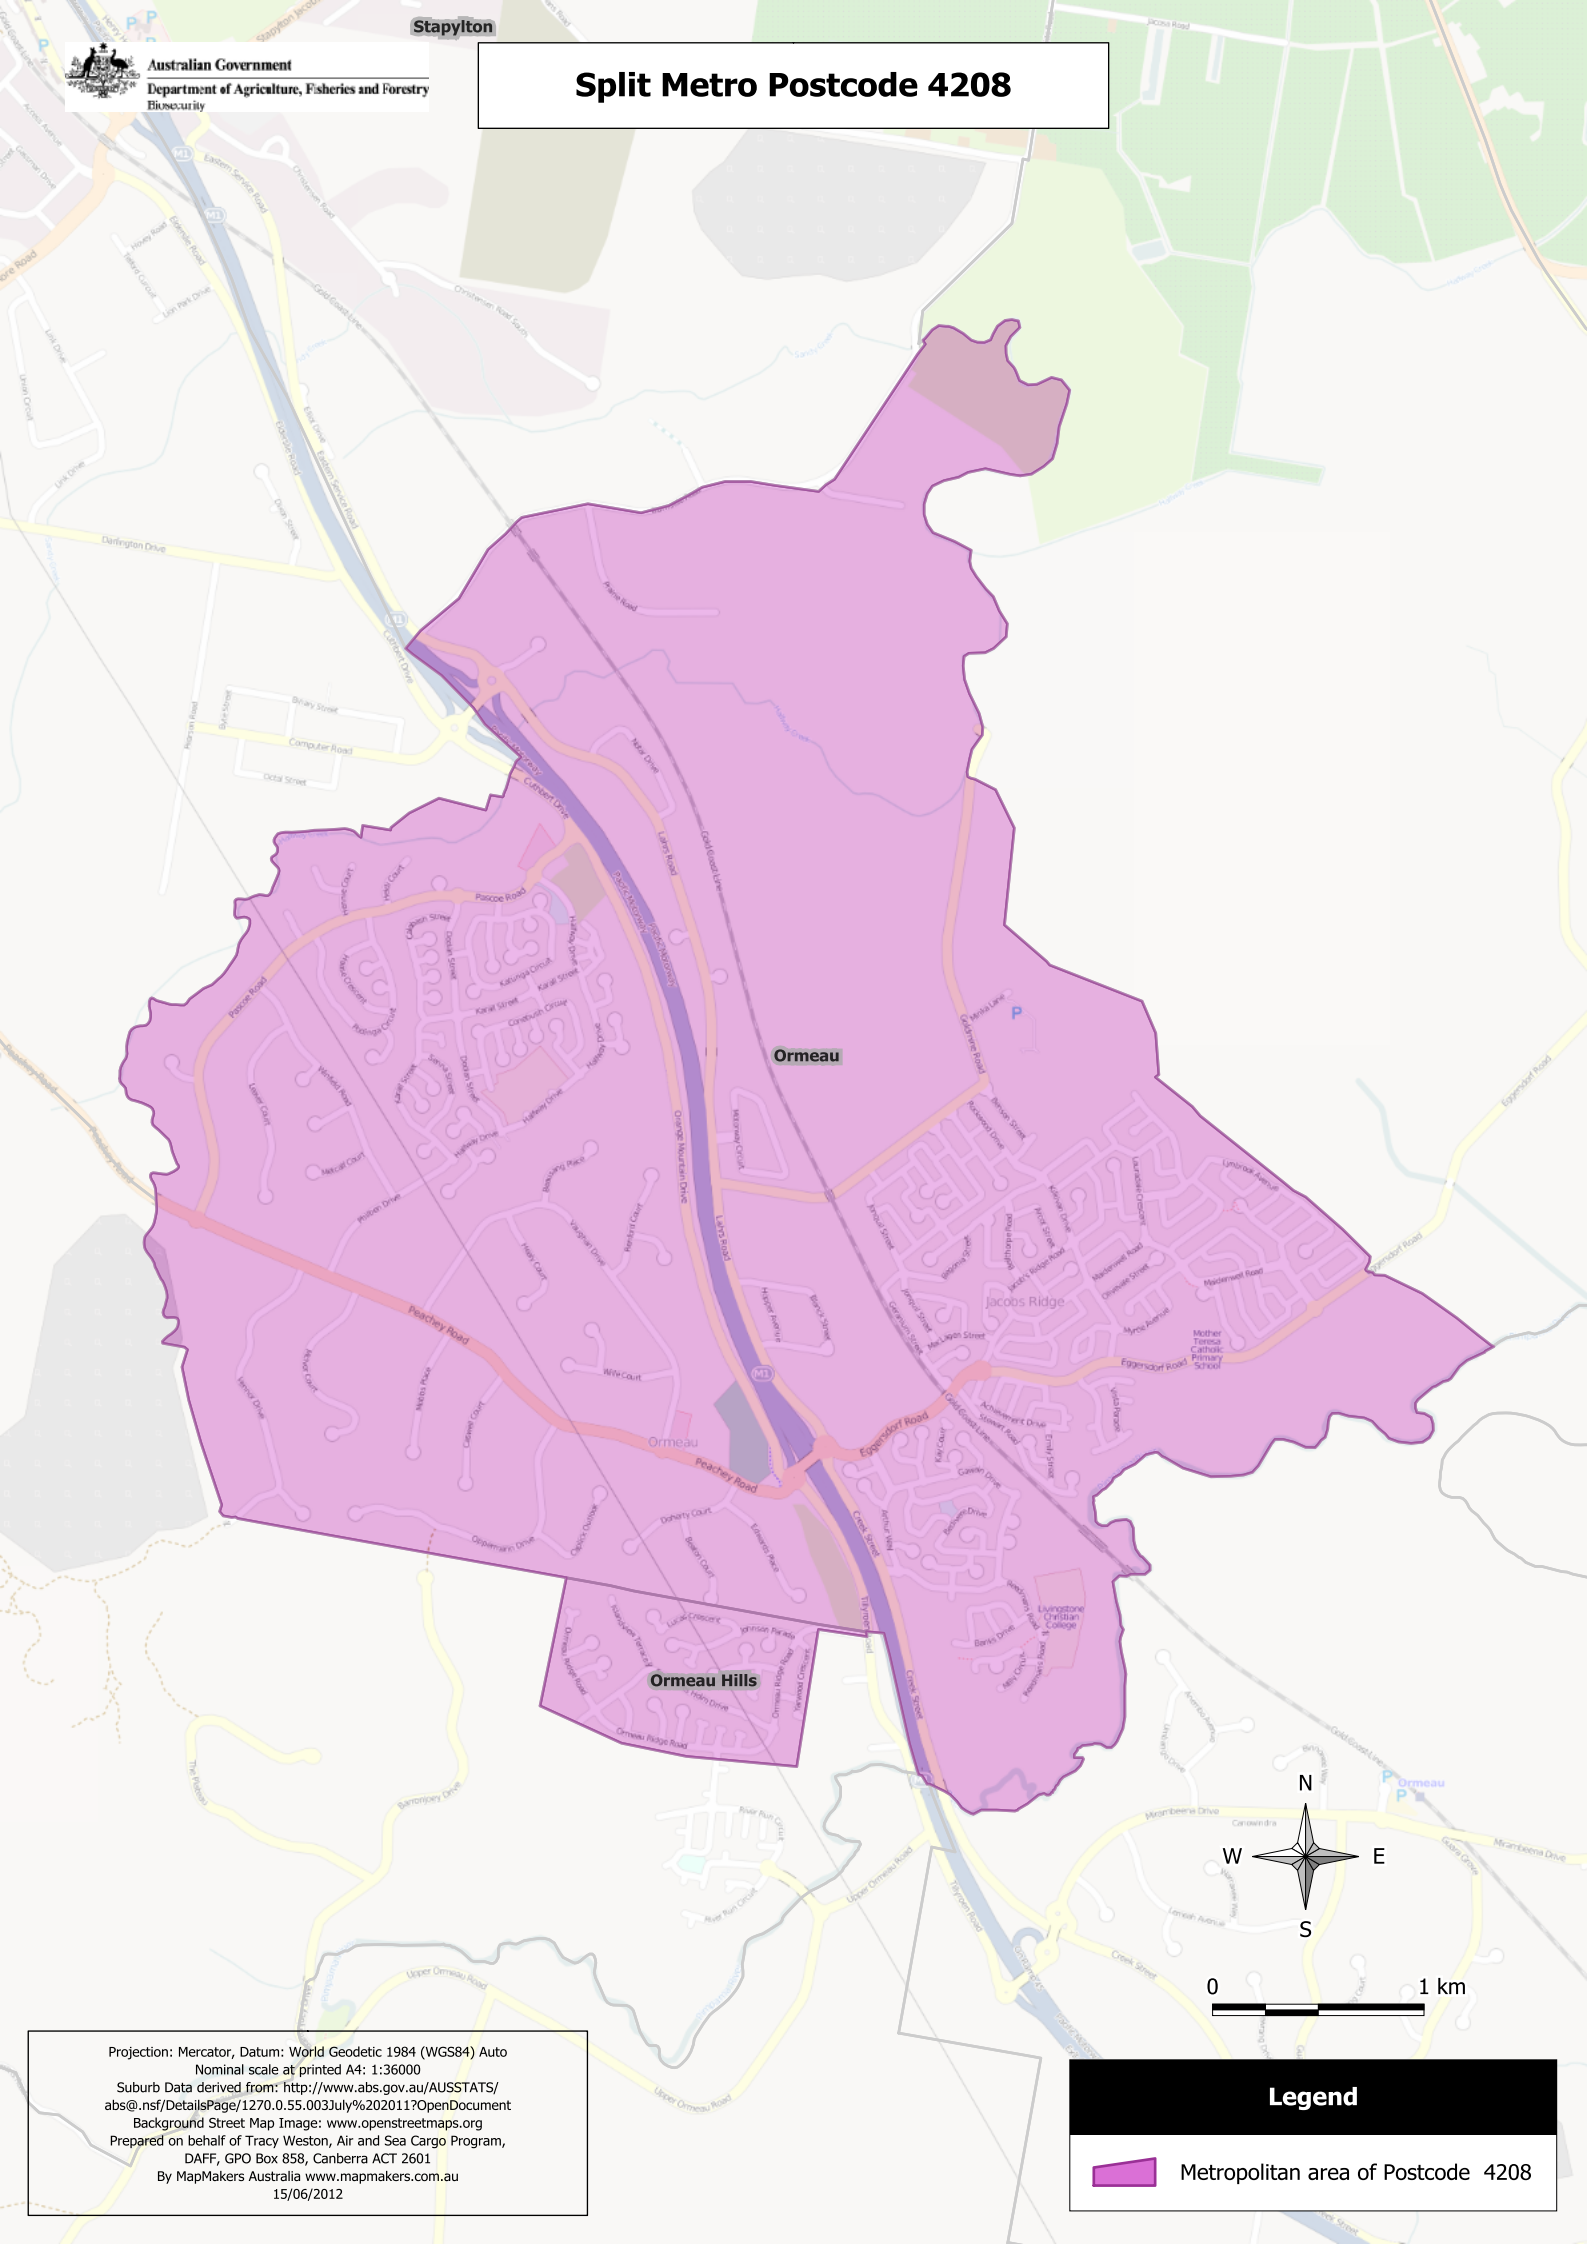

Split Metro Postcode 4208

Projection: Mercator, Datum: World Geodetic 1984 (WGS84) Auto
Nominal scale at printed A4: 1:36000
Suburb Data derived from: <http://www.abs.gov.au/AUSSTATS/abs@.nsf/DetailsPage/1270.0.55.003July%202011?OpenDocument>
Background Street Map Image: www.openstreetmaps.org
Prepared on behalf of Tracy Weston, Air and Sea Cargo Program,
DAFF, GPO Box 858, Canberra ACT 2601
By MapMakers Australia www.mapmakers.com.au
15/06/2012

Legend

Metropolitan area of Postcode 4208