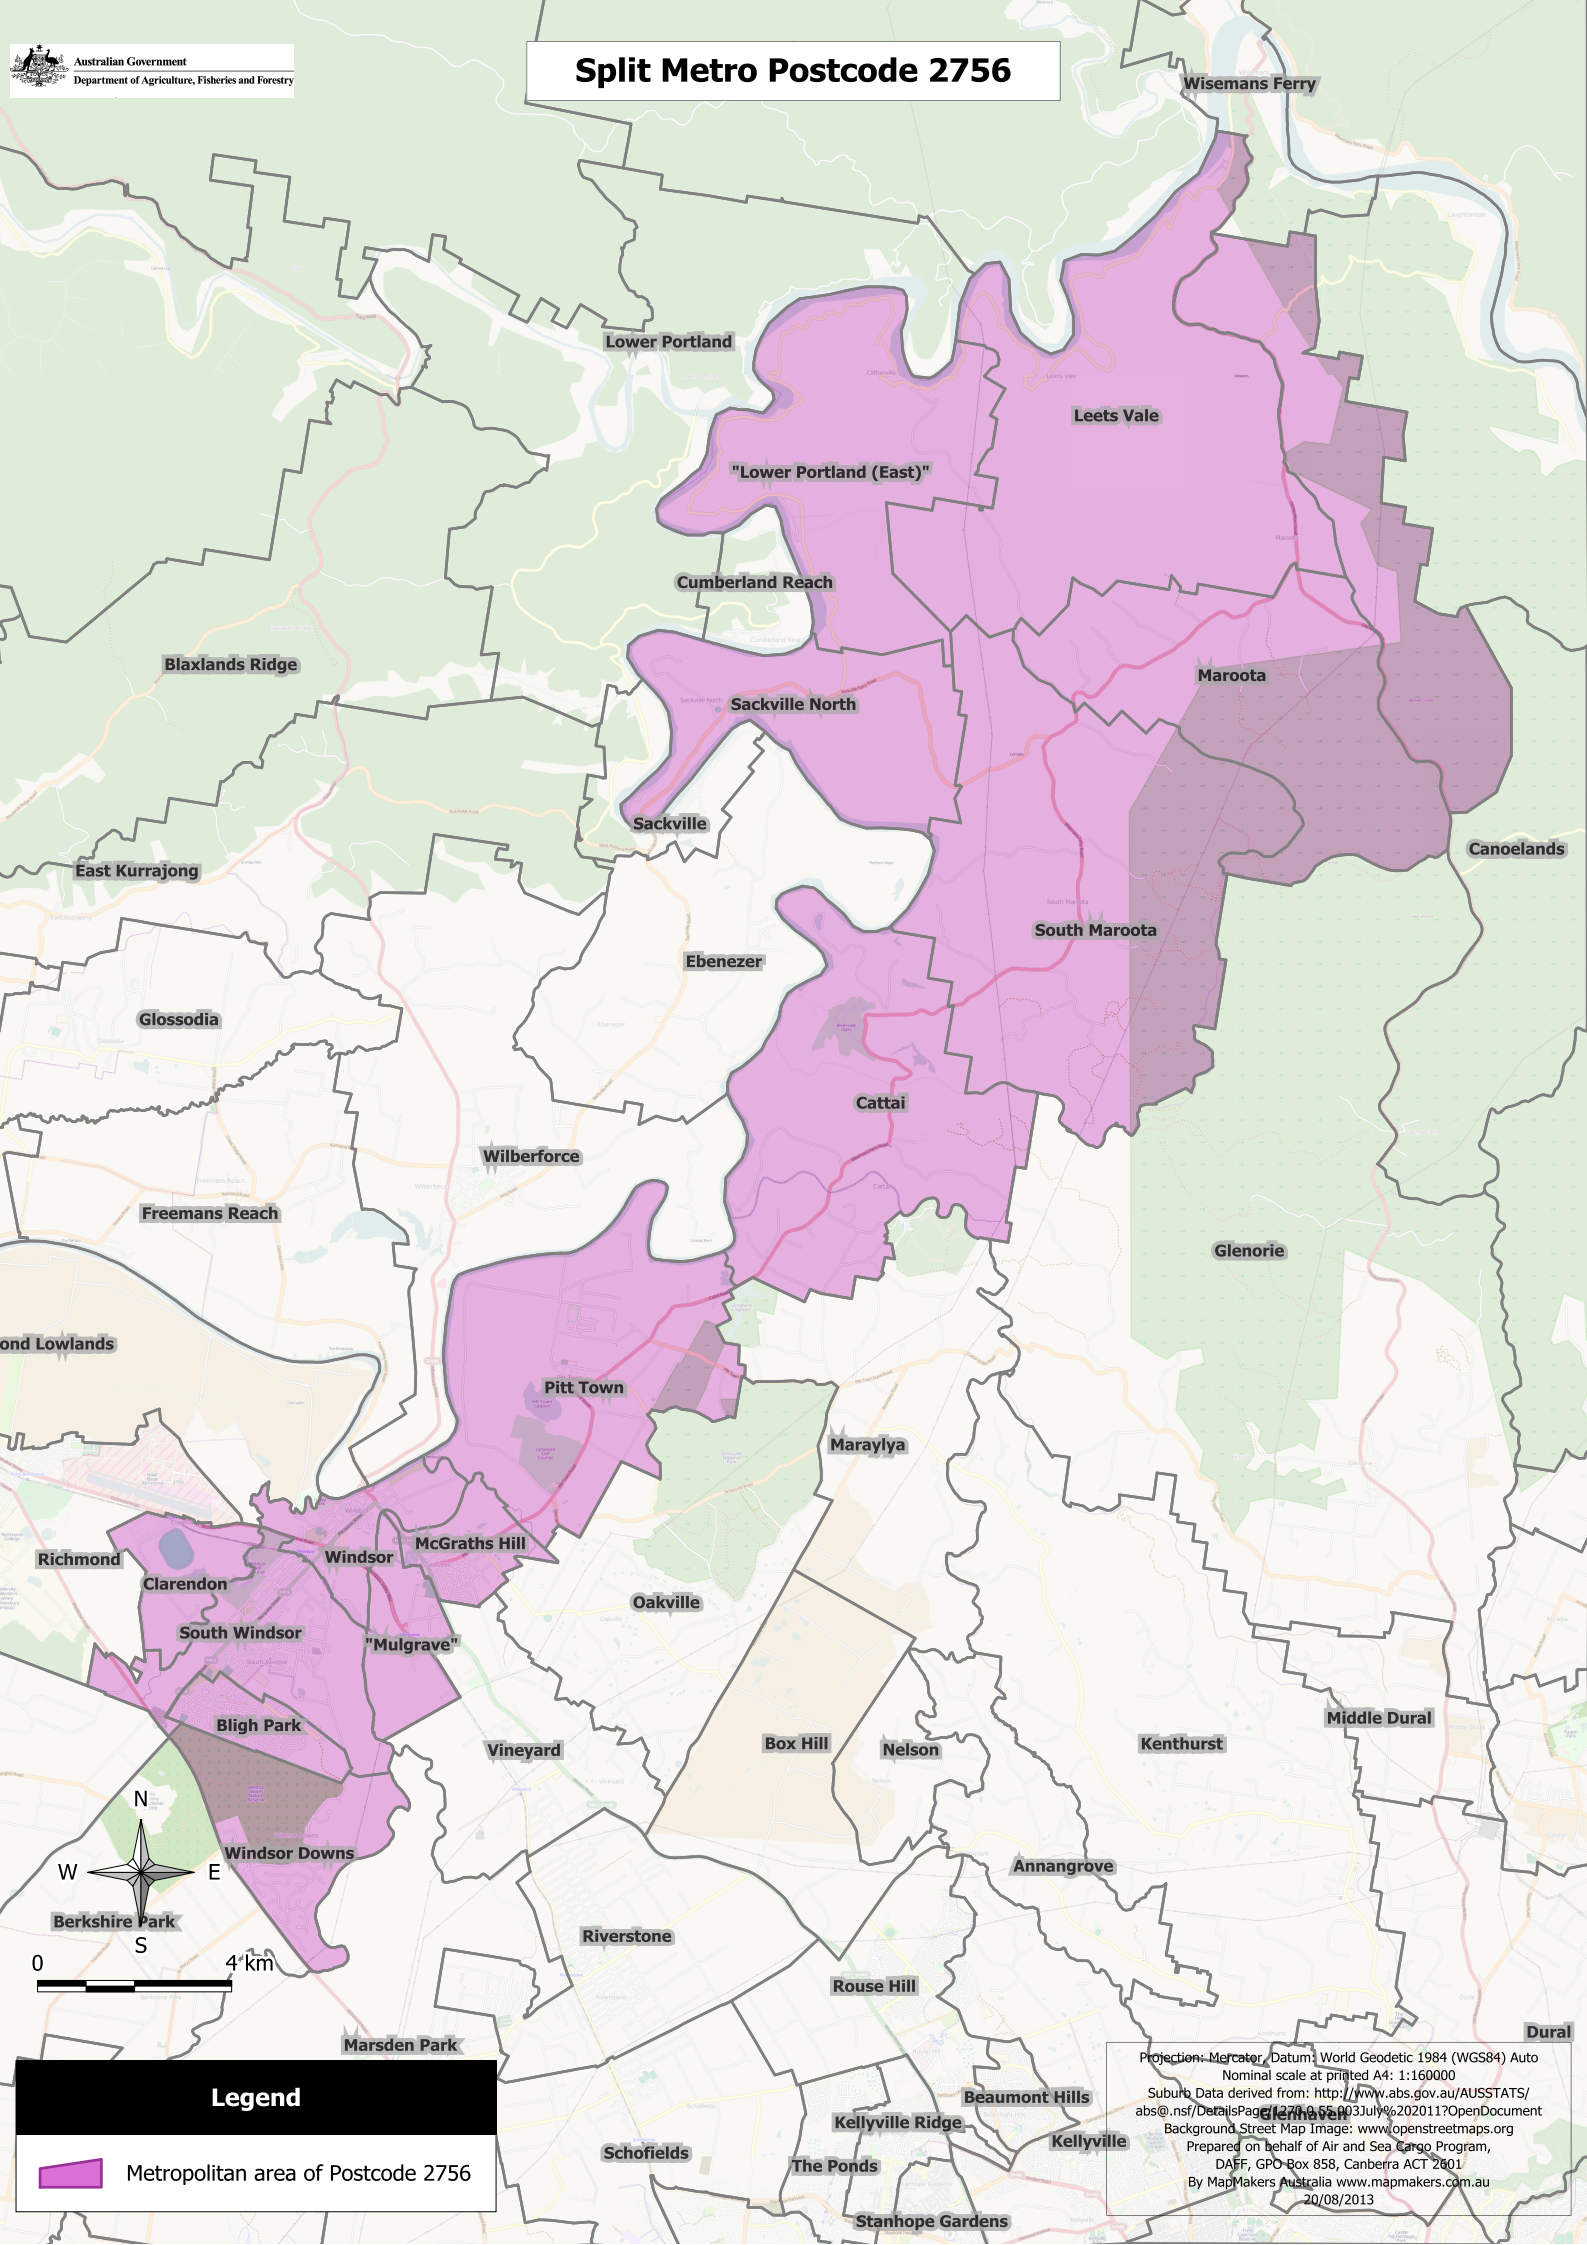

# Split Metro Postcode 2756

**Legend**

 Metropolitan area of Postcode 2756

Projection: Mercator, Datum: World Geodetic 1984 (WGS84) Auto  
Nominal scale at printed A4: 1:160000  
Suburb Data derived from: <http://www.abs.gov.au/AUSSTATS/abs@nsf/DetailsPage/12710055003July%202011?OpenDocument>  
Background Street Map Image: [www.openstreetmaps.org](http://www.openstreetmaps.org)  
Prepared on behalf of Air and Sea Cargo Program,  
DAFF, GPO Box 858, Canberra ACT 2801  
By MapMakers Australia [www.mapmakers.com.au](http://www.mapmakers.com.au)  
20/08/2013