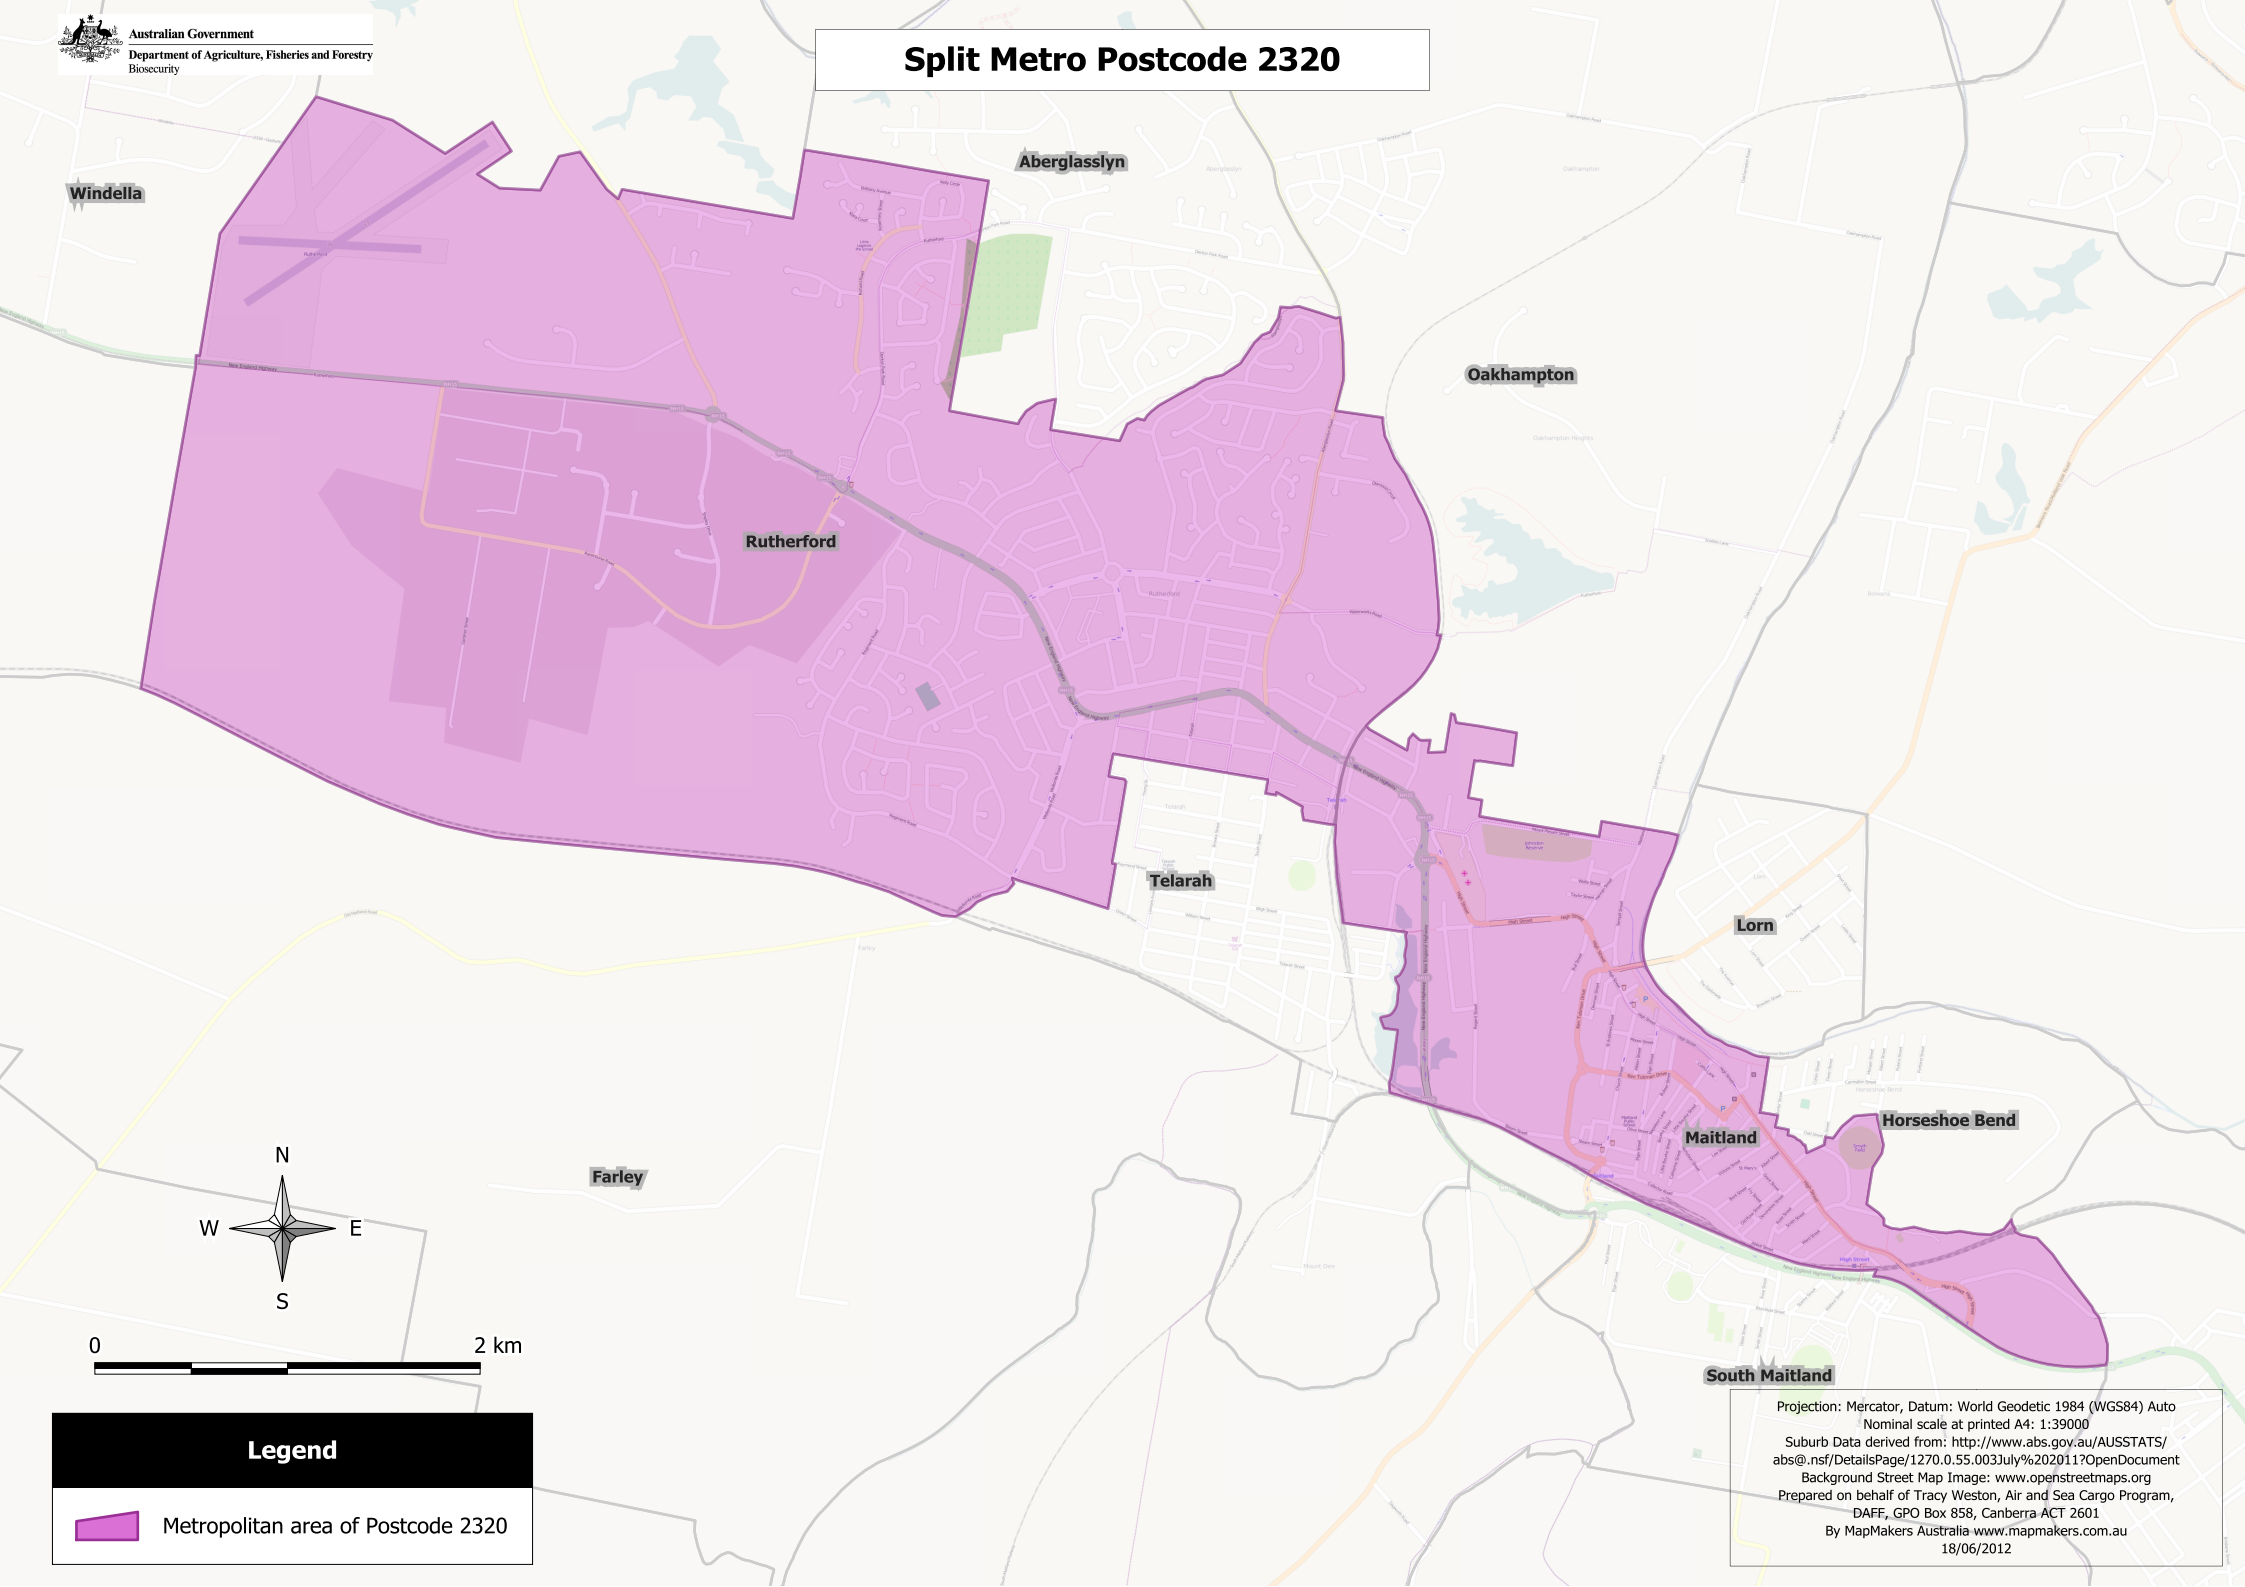

Split Metro Postcode 2320

Legend

 Metropolitan area of Postcode 2320

Projection: Mercator, Datum: World Geodetic 1984 (WGS84) Auto
Nominal scale at printed A4: 1:39000
Suburb Data derived from: <http://www.abs.gov.au/AUSSTATS/abs@.nsf/DetailsPage/1270.0.55.003July%202011?OpenDocument>
Background Street Map Image: www.openstreetmaps.org
Prepared on behalf of Tracy Weston, Air and Sea Cargo Program,
DAFF, GPO Box 858, Canberra ACT 2601
By MapMakers Australia www.mapmakers.com.au
18/06/2012