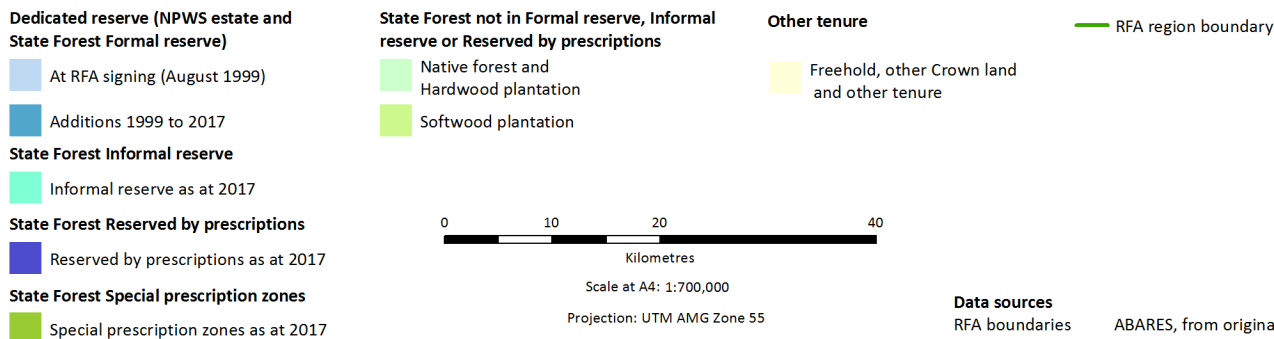

Map 1: Eden Regional Forest Agreement

Land tenure and forest management zoning including the Comprehensive, Adequate and Representative (CAR) Reserve System on public land at RFA signing and additions to December 2017

Some Dedicated reserve additions were previously Informal reserves, Reserved by prescriptions or Special prescription zones. Additions to Informal reserve, Reserved by prescriptions and Special prescription zones between 1999 and 2017 are not clearly visible at this scale and are not differentiated.