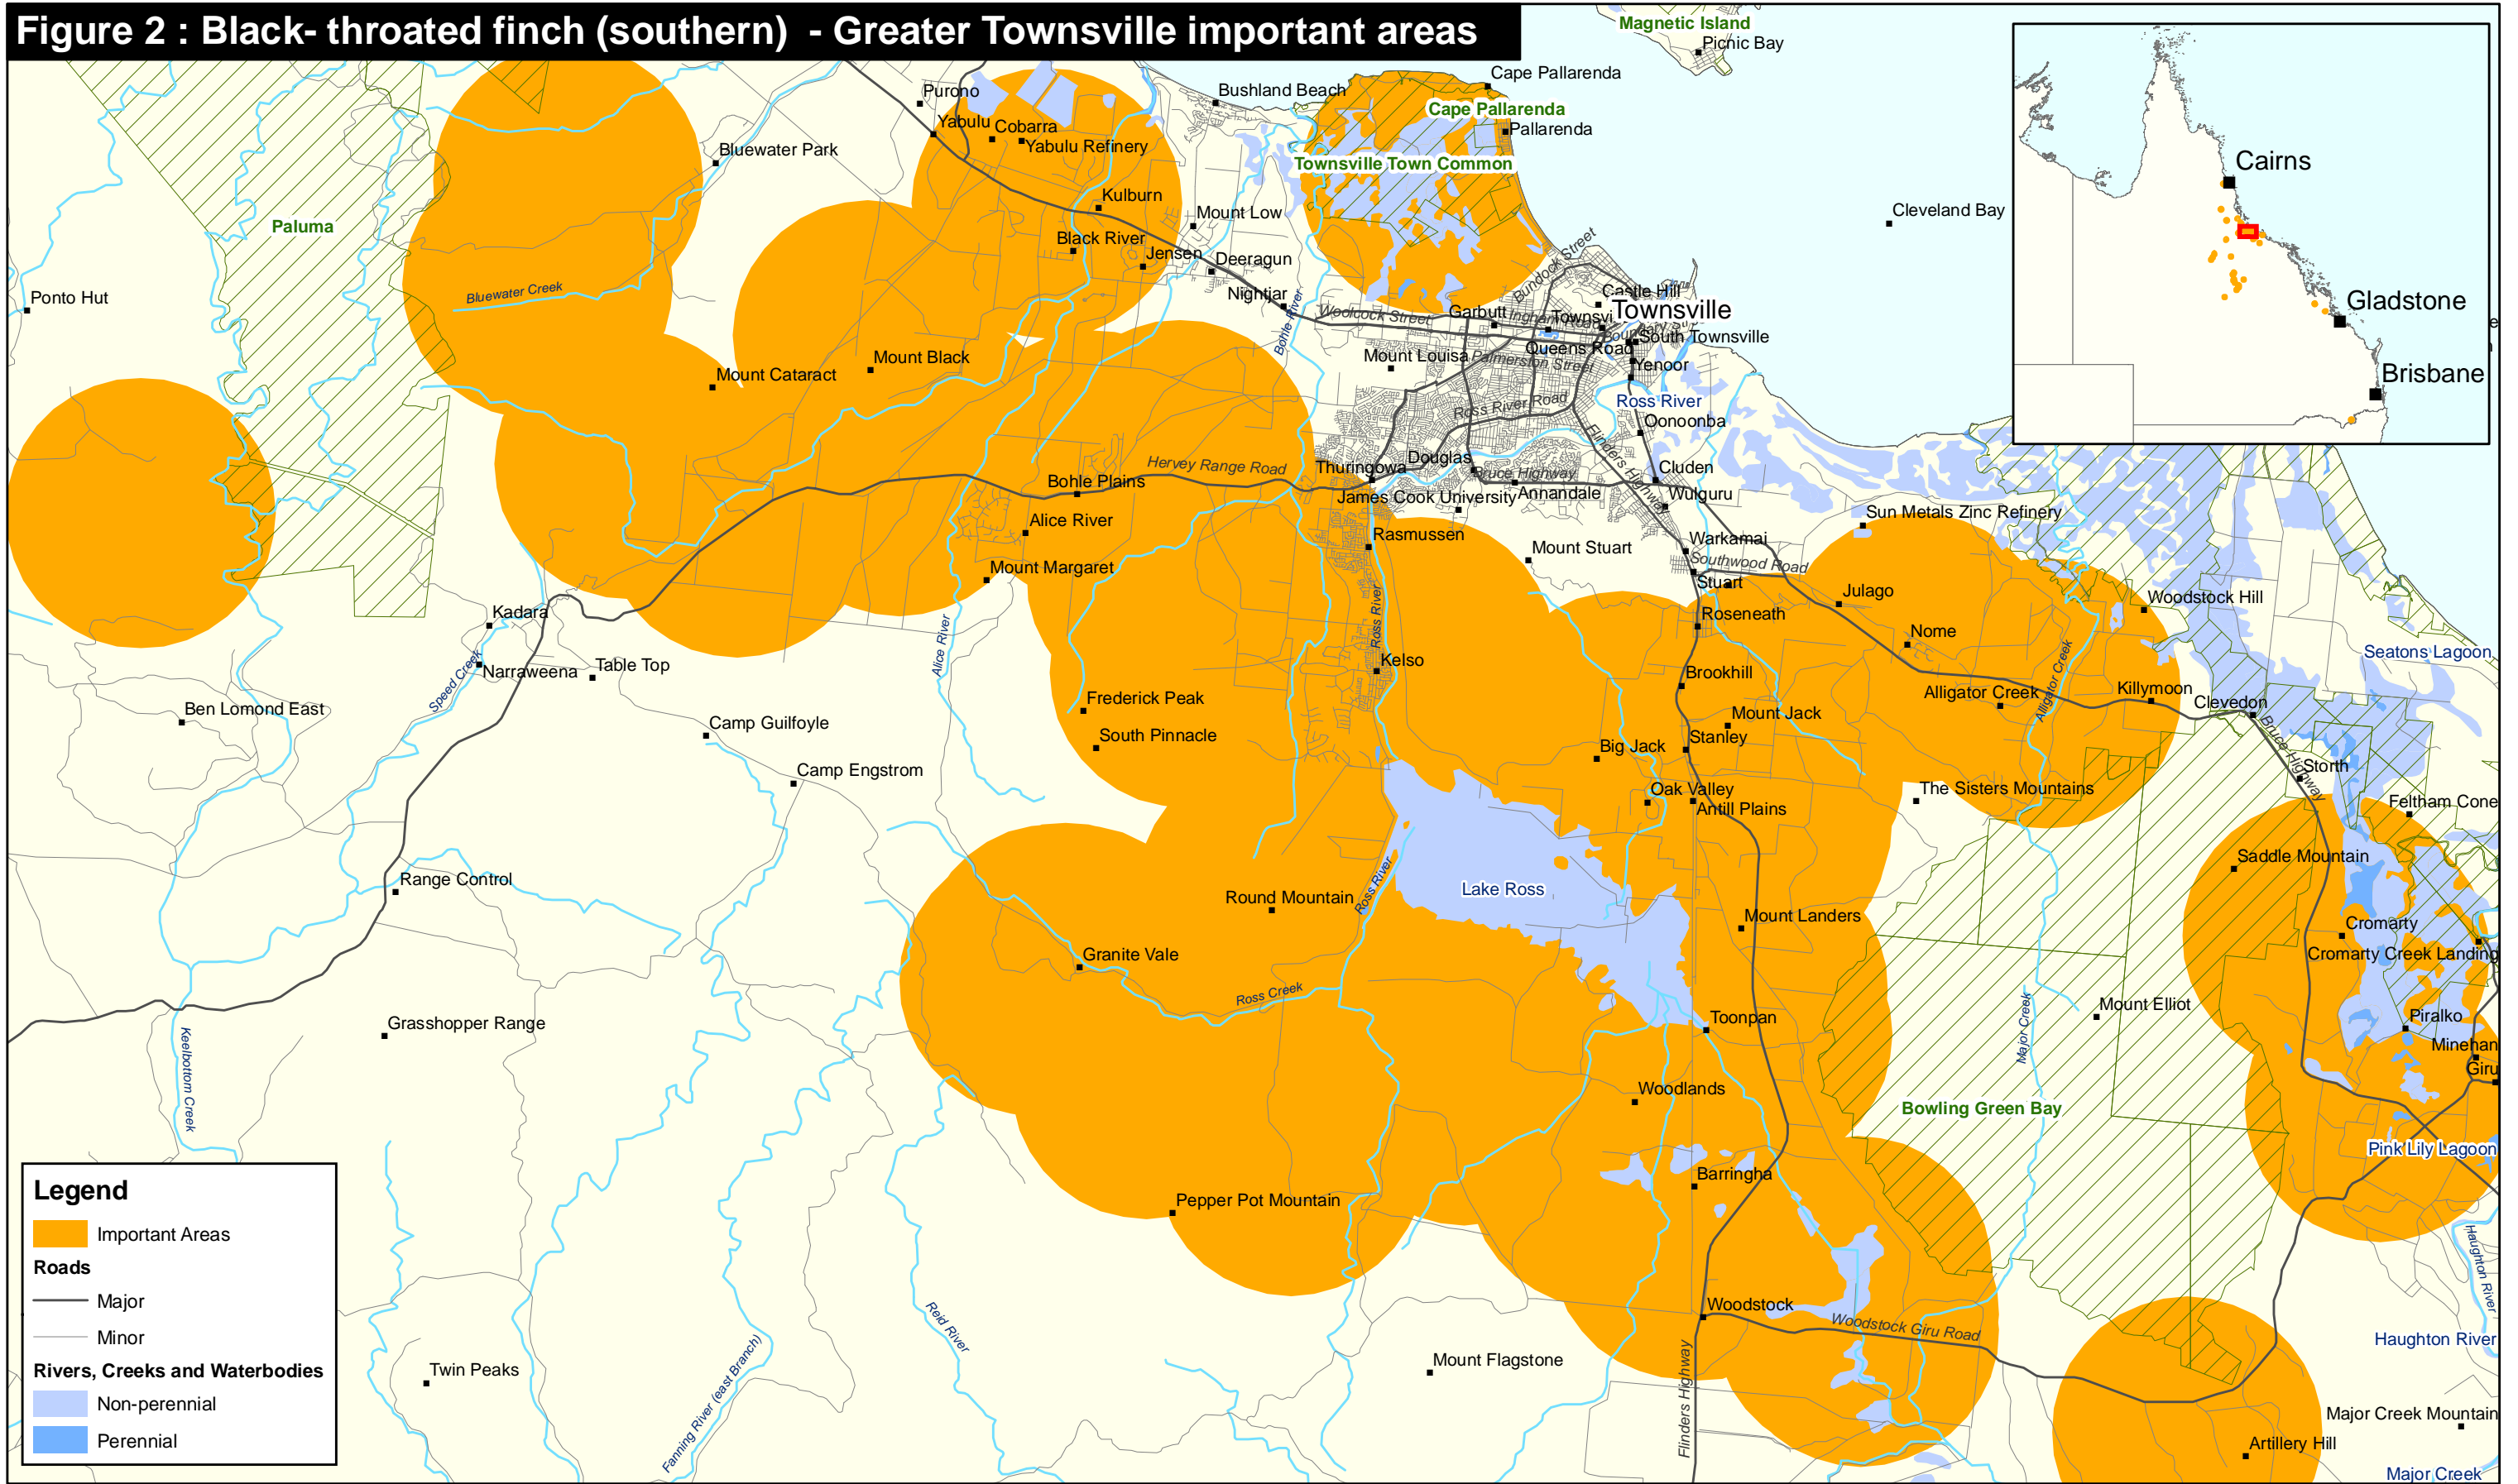

Figure 2 : Black-throated finch (southern) - Greater Townsville important areas

Legend

- Important Areas
- **Roads**

- Major
- Minor

- **Rivers, Creeks and Waterbodies**

- Non-perennial
- Perennial

Projection: Geographics
Datum: GDA 94