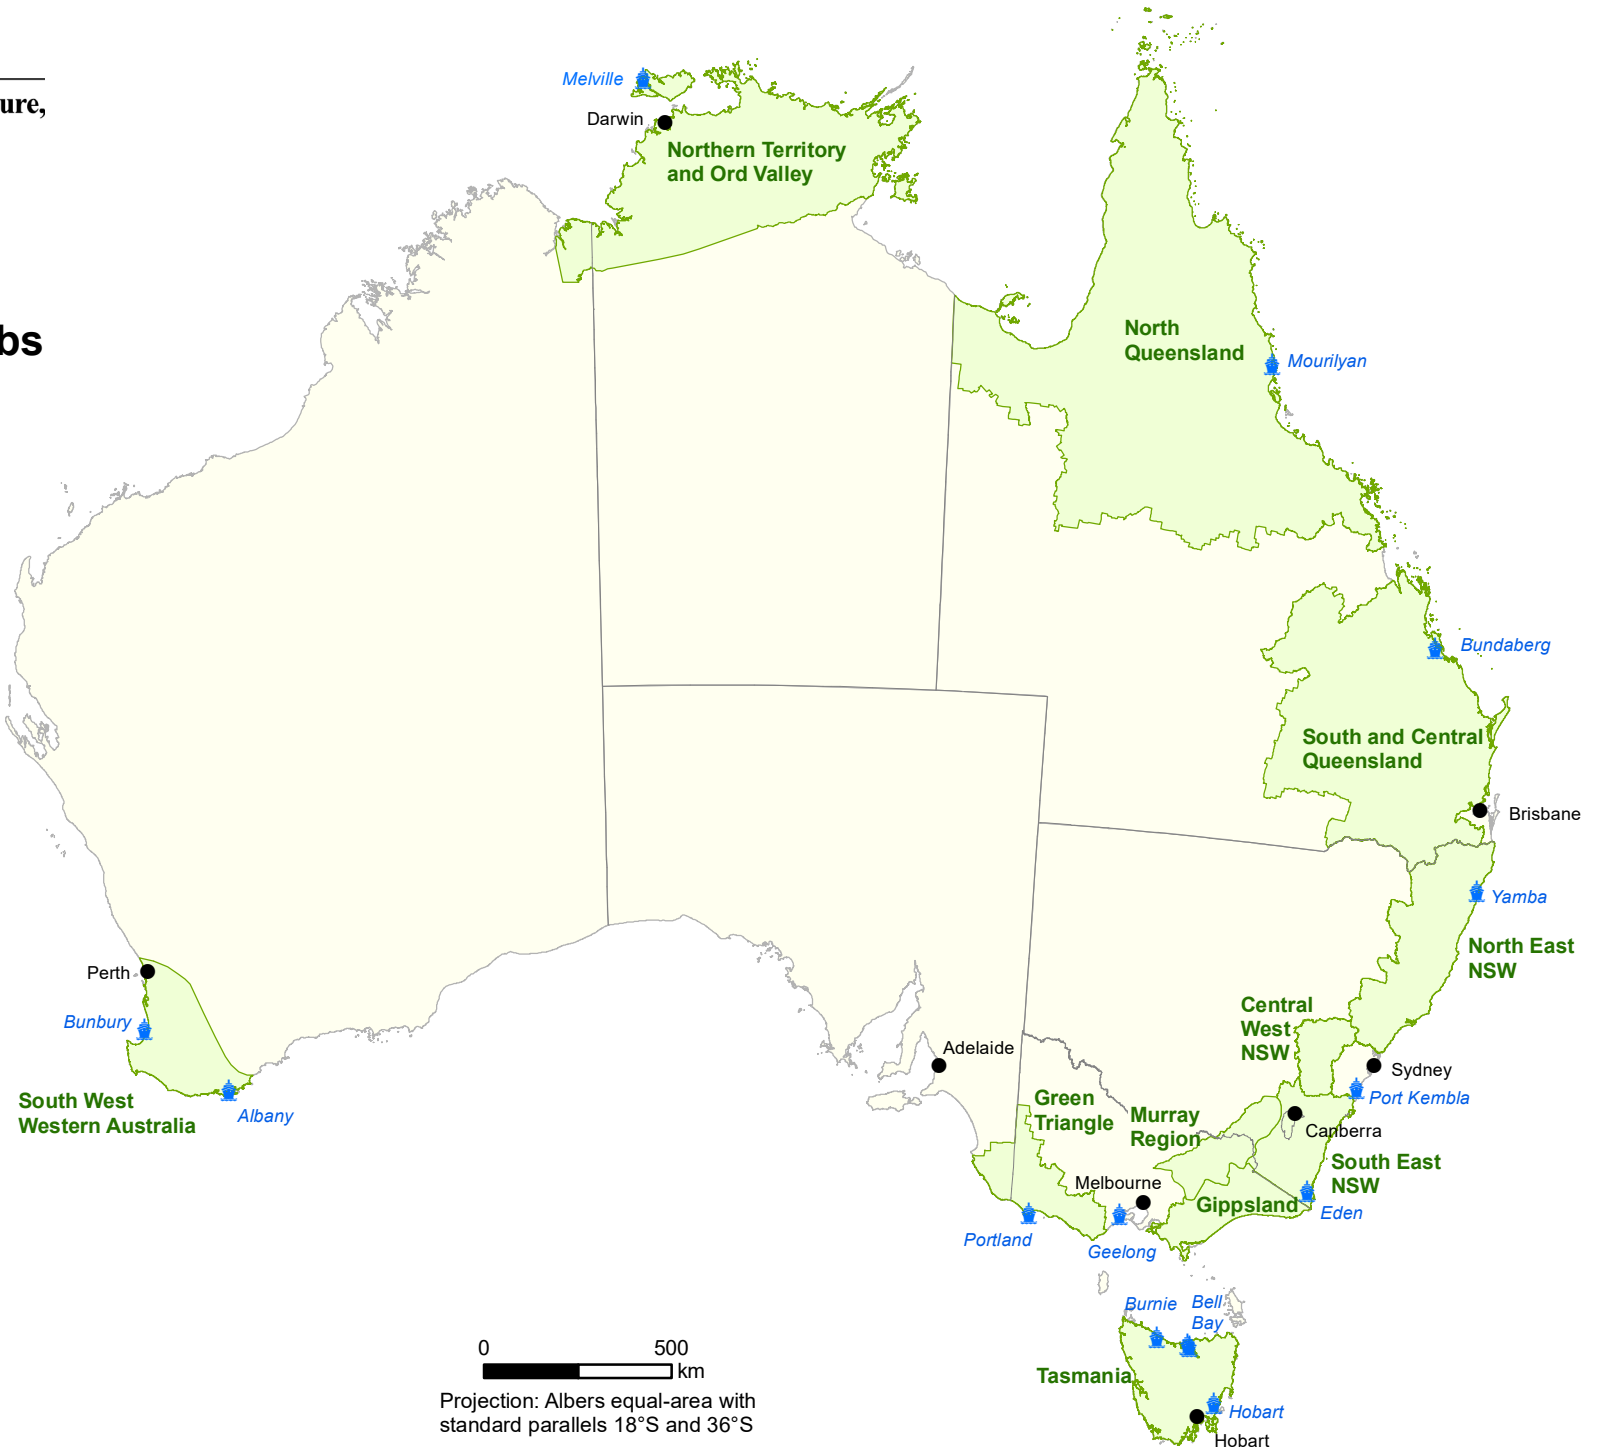

Australian Government
Department of Agriculture,
Fisheries and Forestry
ABARES

Regional Forestry Hubs

 Regional Forestry Hubs

 Forestry ports

0 500 km

Projection: Albers equal-area with
standard parallels 18°S and 36°S

Data source: ABARES 2022
Map compiled by ABARES, July 2022