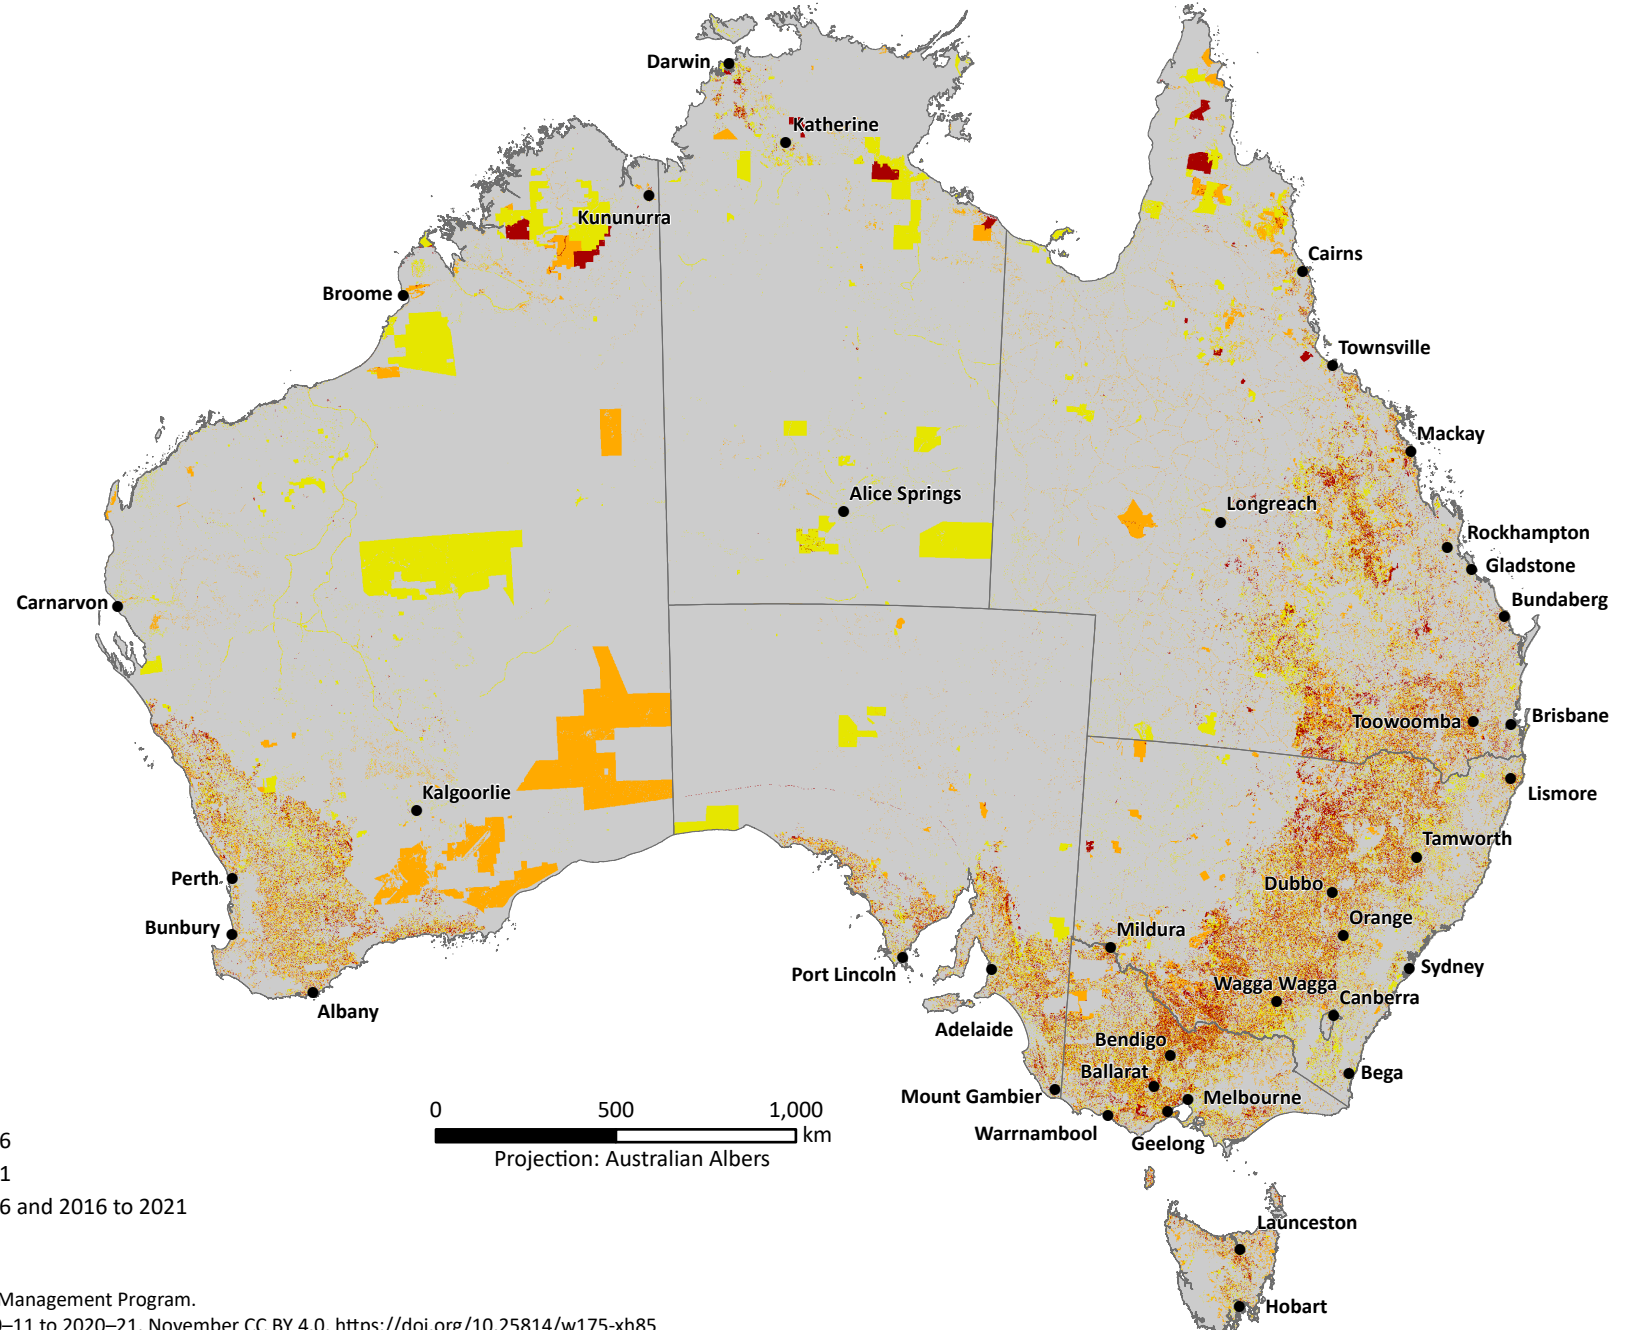

Land use of Australia 2010–11 to 2020–21

Australian Government
Department of Agriculture,
Fisheries and Forestry

© Commonwealth of Australia

Product of the Australian Collaborative Land Use and Management Program.

Data source: ABARES 2024, Land use of Australia 2010–11 to 2020–21, November CC BY 4.0. <https://doi.org/10.25814/w175-xh85>