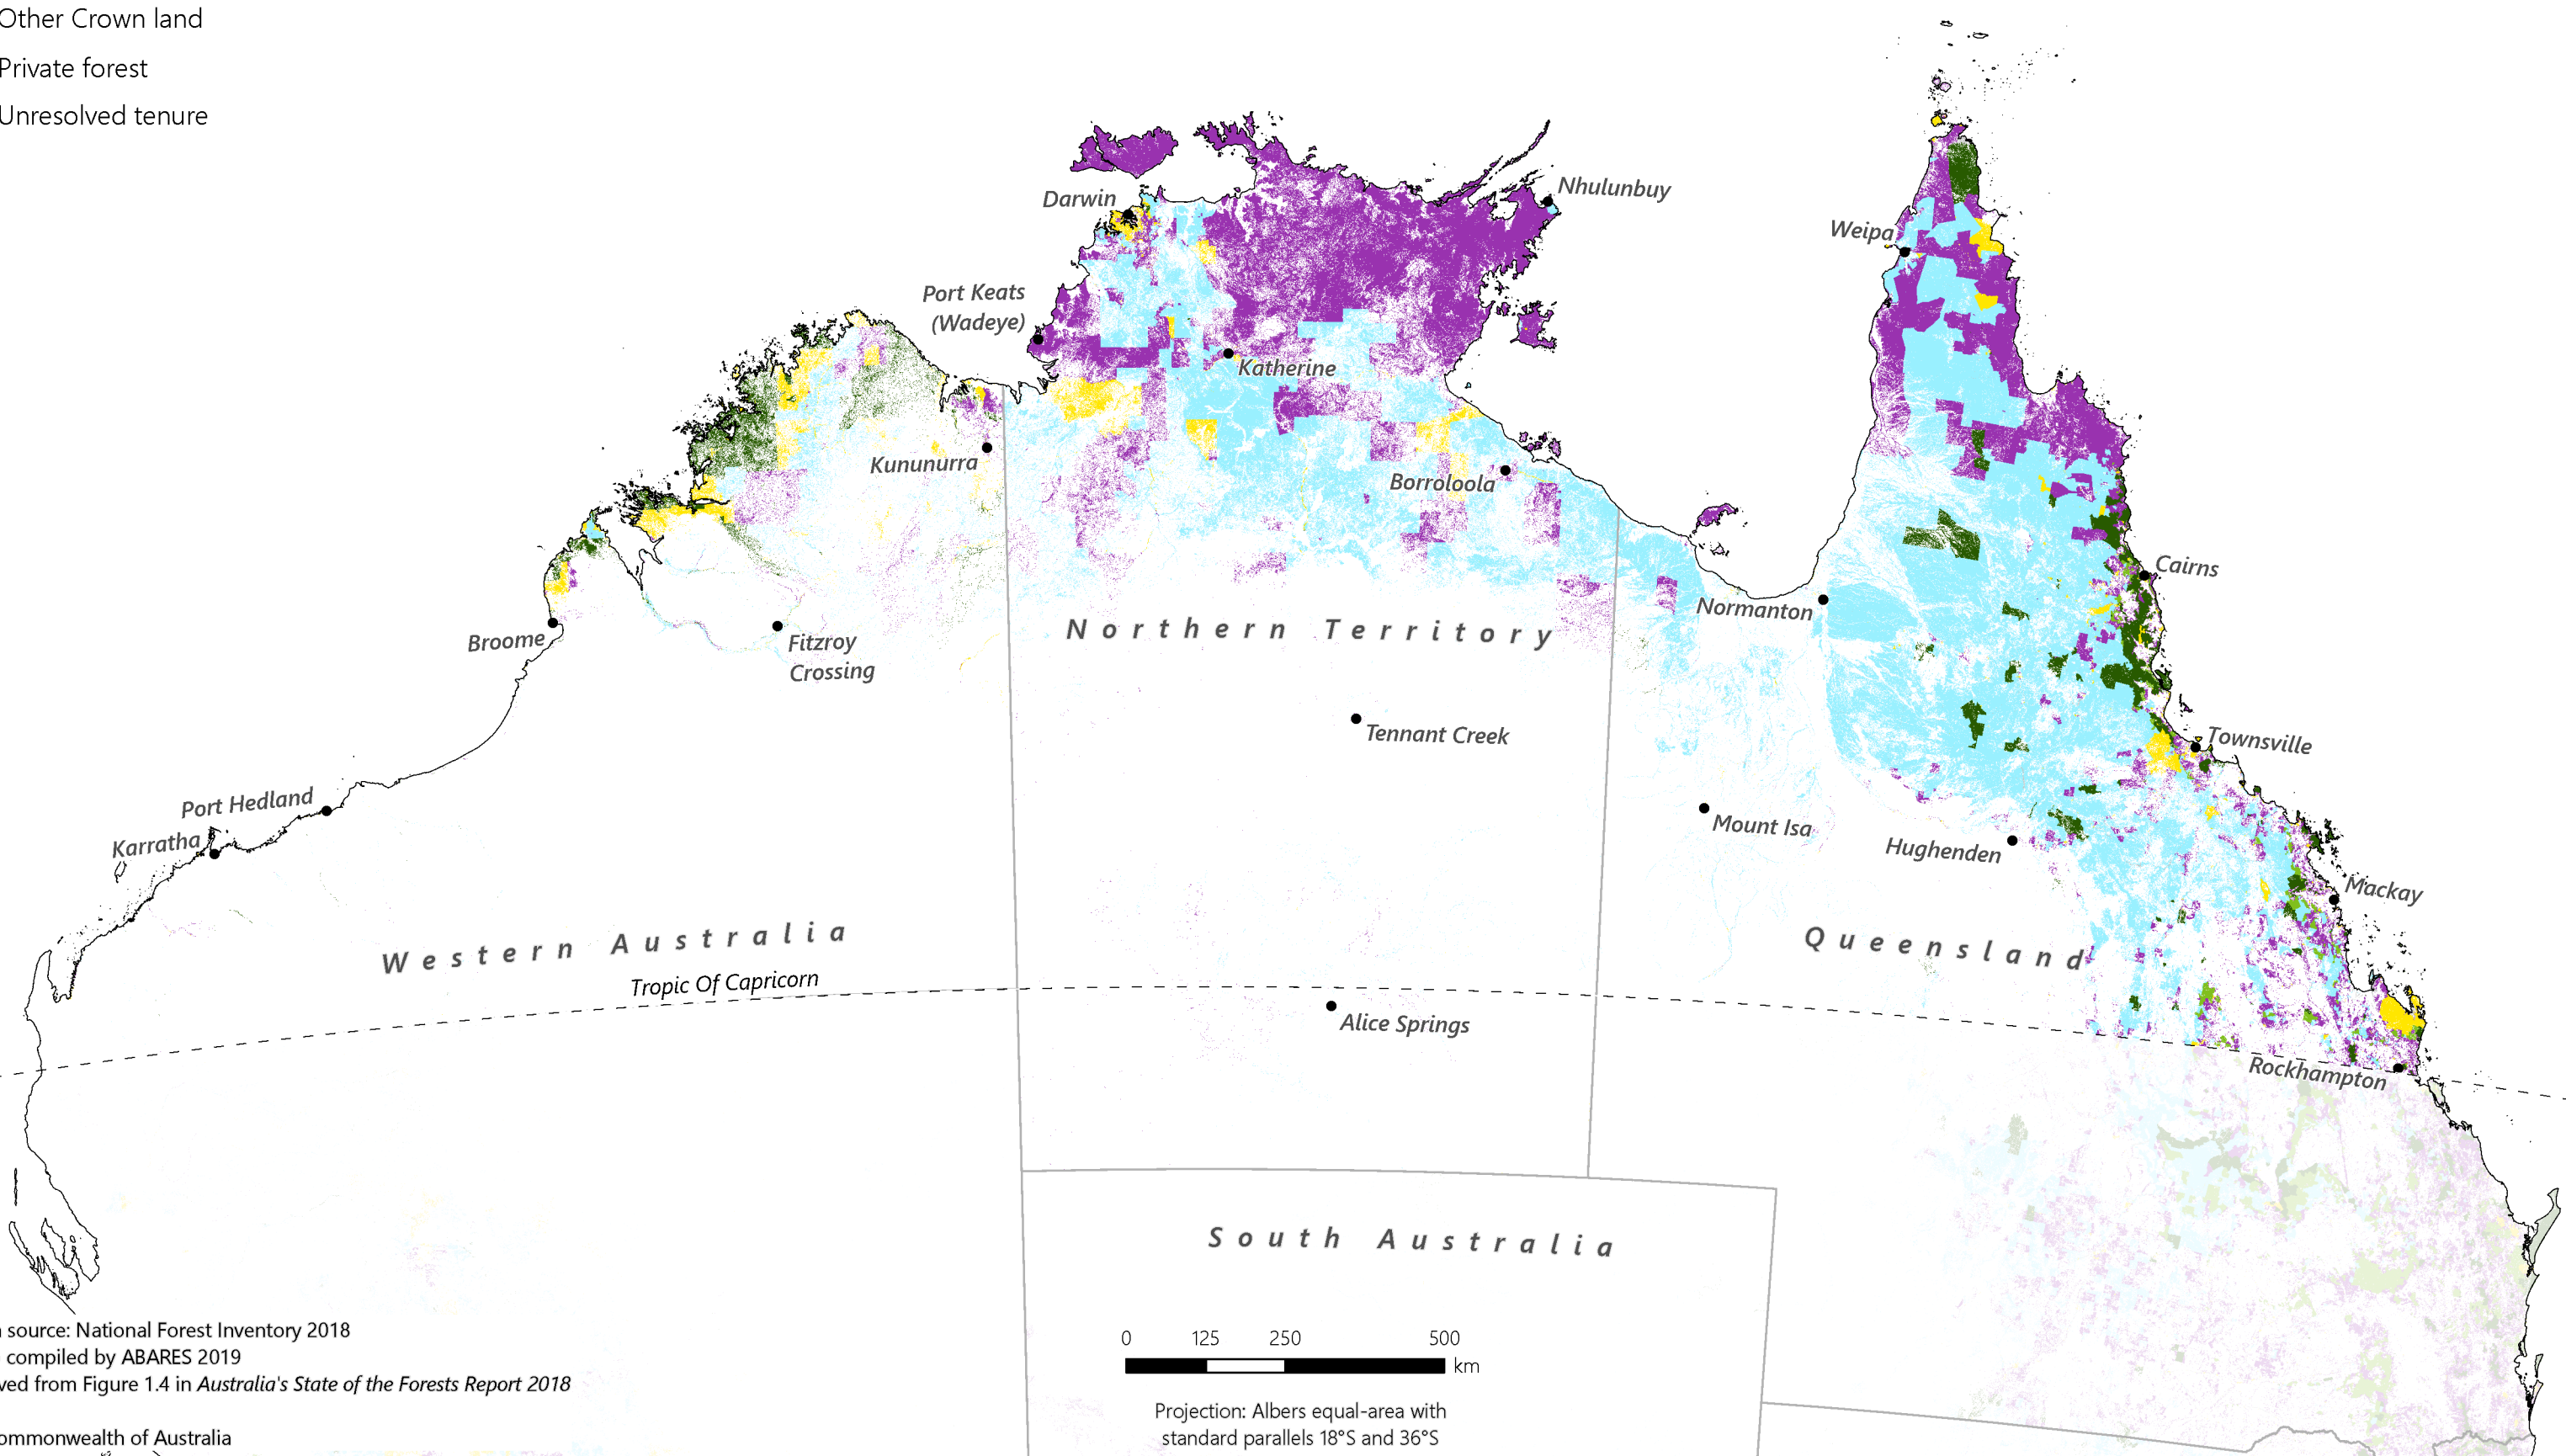

Forests in northern Australia, by forest tenure

Australian Government
Department of Agriculture
and Water Resources
ABARES

Forest tenure

- Leasehold forest
- Multiple-use public forest
- Nature conservation reserve
- Other Crown land
- Private forest
- Unresolved tenure

Data source: National Forest Inventory 2018
Map compiled by ABARES 2019
Derived from Figure 1.4 in *Australia's State of the Forests Report 2018*

© Commonwealth of Australia

Projection: Albers equal-area with
standard parallels 18°S and 36°S