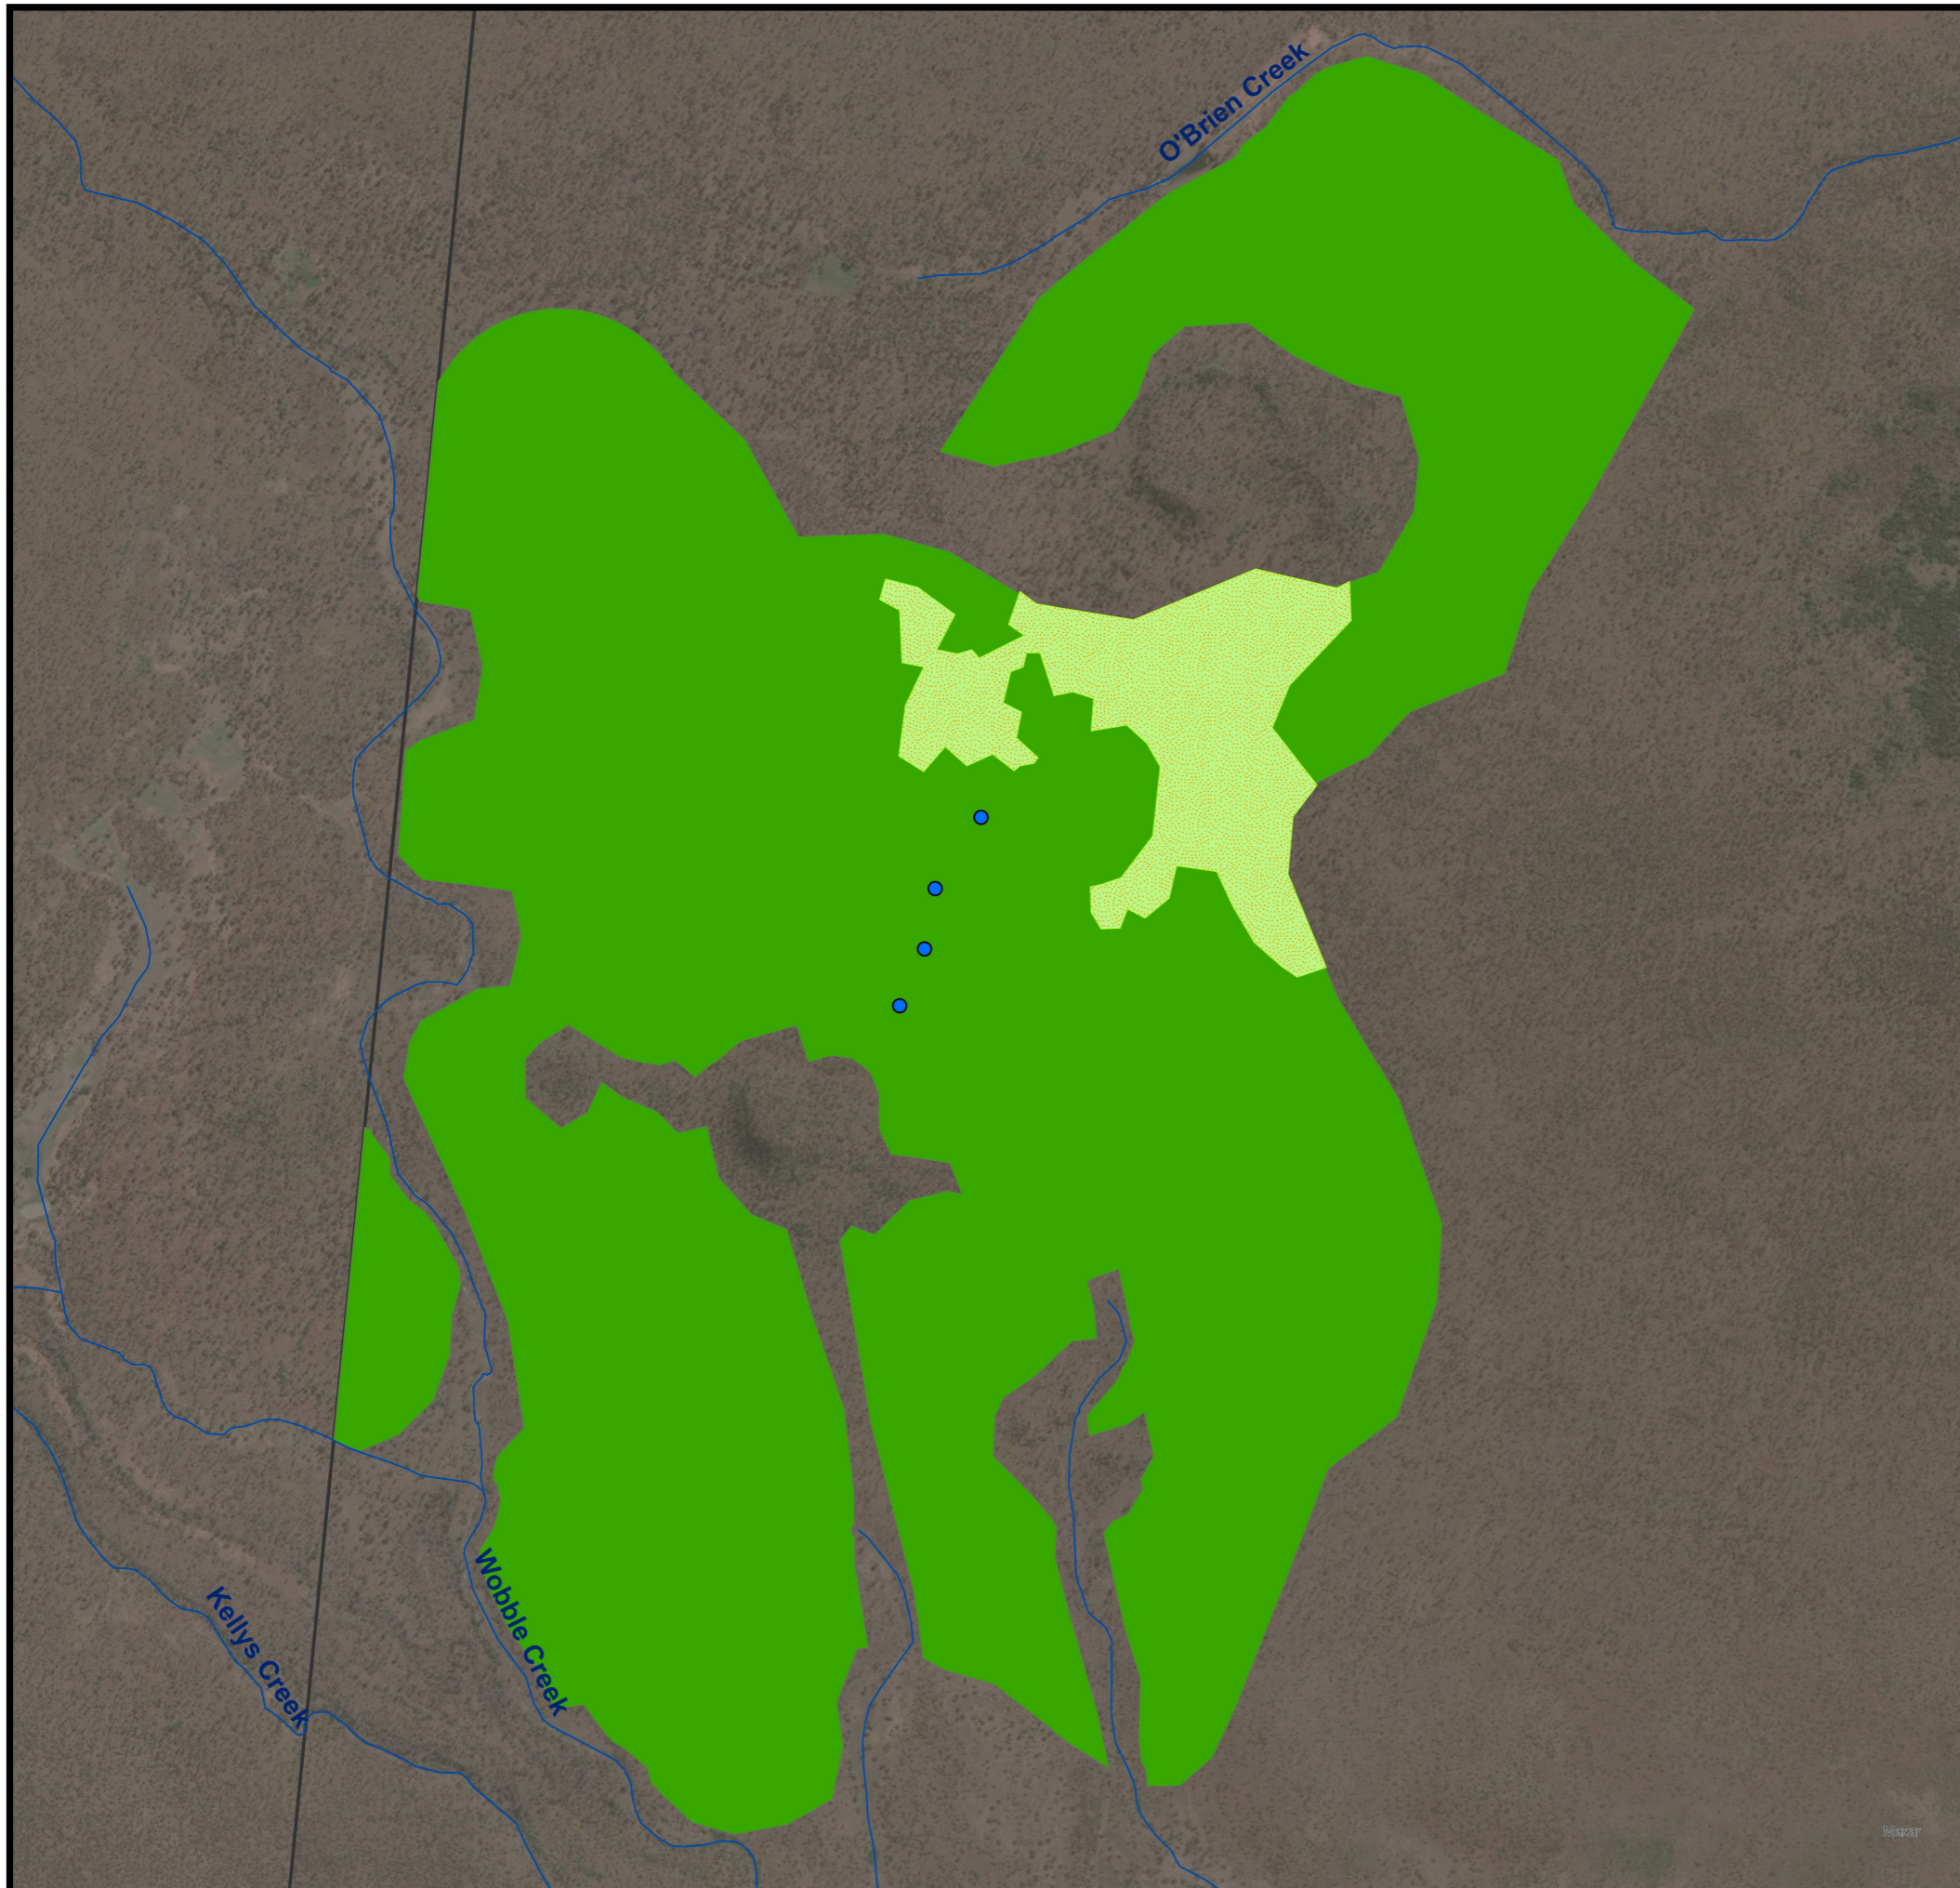

# Refuge for Koalas

FOI 200710  
Document 6b

## Legend

- Koala connectivity
- nat.watercourselines\_extent\_5gl\_20150414
- E. tereticornis to avoid
- Proposed Activity SDA-0315-018836
- ▭ Meadowbank Station

Date: 19/10/2020

Author: Dean Jones

Coordinate System: GDA 1994 MGA Zone 55  
Projection: Transverse Mercator  
Datum: GDA 1994  
False Easting: 500,000.0000  
False Northing: 10,000,000.0000  
Central Meridian: 147.0000  
Scale Factor: 0.9996  
Latitude Of Origin: 0.0000  
Units: Meter