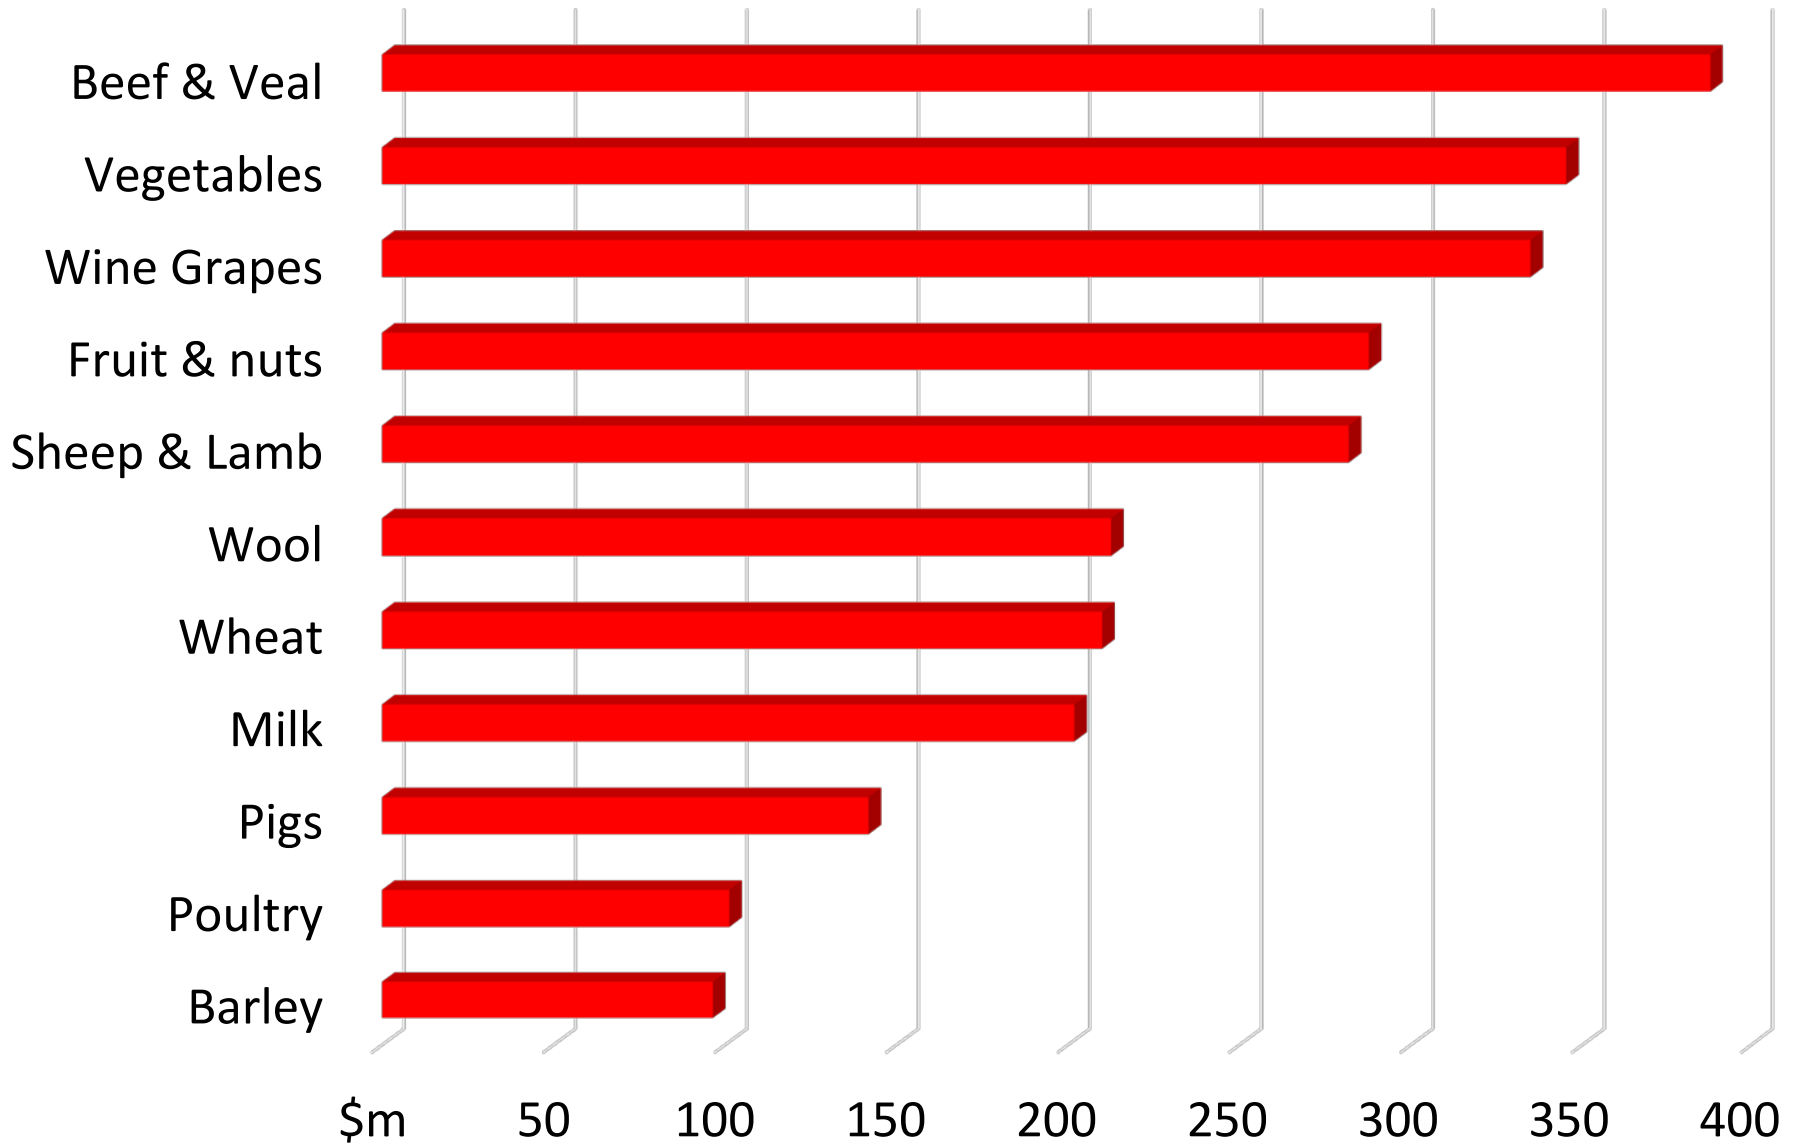

May 2017

Research by the
Australian Bureau of Agricultural and Resource Economics and Sciences

South-East, South Australia

REGIONAL
OUTLOOK

Broad land use

-  Nature conservation, protected areas and minimal use
-  Grazing native vegetation
-  Production forestry
-  Grazing modified pastures
-  Plantation forestry
-  Cropping
-  Horticulture
-  Intensive uses
-  Water

Value of production, South-East SA, Total GVP \$2.8b, 2014–15

Indicator prices, livestock

2012-13 to 2014-15

Average farm cash income Broadacre 1996–97 to 2016–17^y

2016-17 \$'000

Average farm cash income

Broadacre, 1996–97 to 2016–17^y