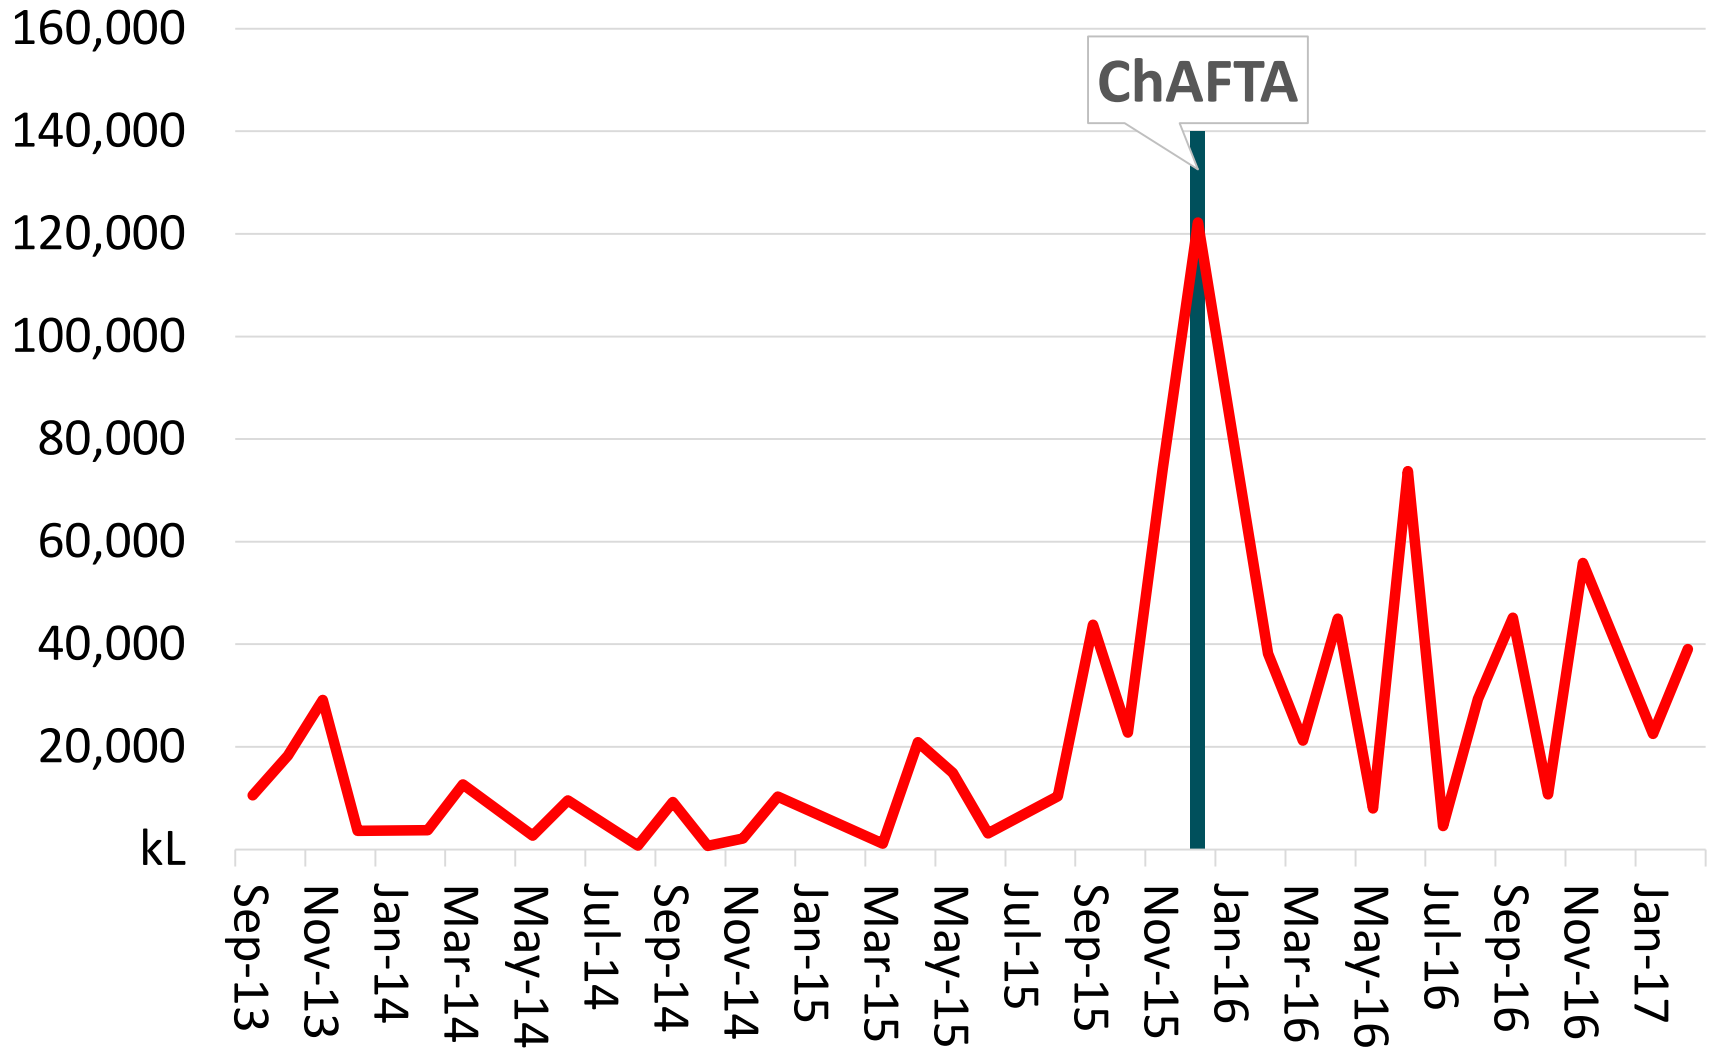

Value of production, South-East SA, Total GVP \$2.8b, 2014–15

Indicator prices, livestock

2012-13 to 2014-15

Average farm cash income Broadacre 1996–97 to 2016–17^y

2016-17 \$'000

Average farm cash income

Broadacre, 1996–97 to 2016–17^y

Average farm cash income

Broadacre, by state, 2015–16^p & 2016–17^y

p preliminary
y provisional estimate

2016–17 \$'000

Horticulture & Viticulture production

South East SA, by value, 2014–15

Wine exports, by value

Australia, 2010–11 and 2015–16

Wine Exports to China

Riverland by label claim, Sep 2013–Jan 2017

Composition of Wine Exports Riverland by label claim, 2014 - 2016

Value Share

Horticulture forecasts 2017–18^f

GVP

Average
Prices

Market
Access

Value of
Exports

Tariff elimination schedule

Australian Oranges, 2014 - 2024

Australian almond exports 2005-06 to 2015-16

Further information