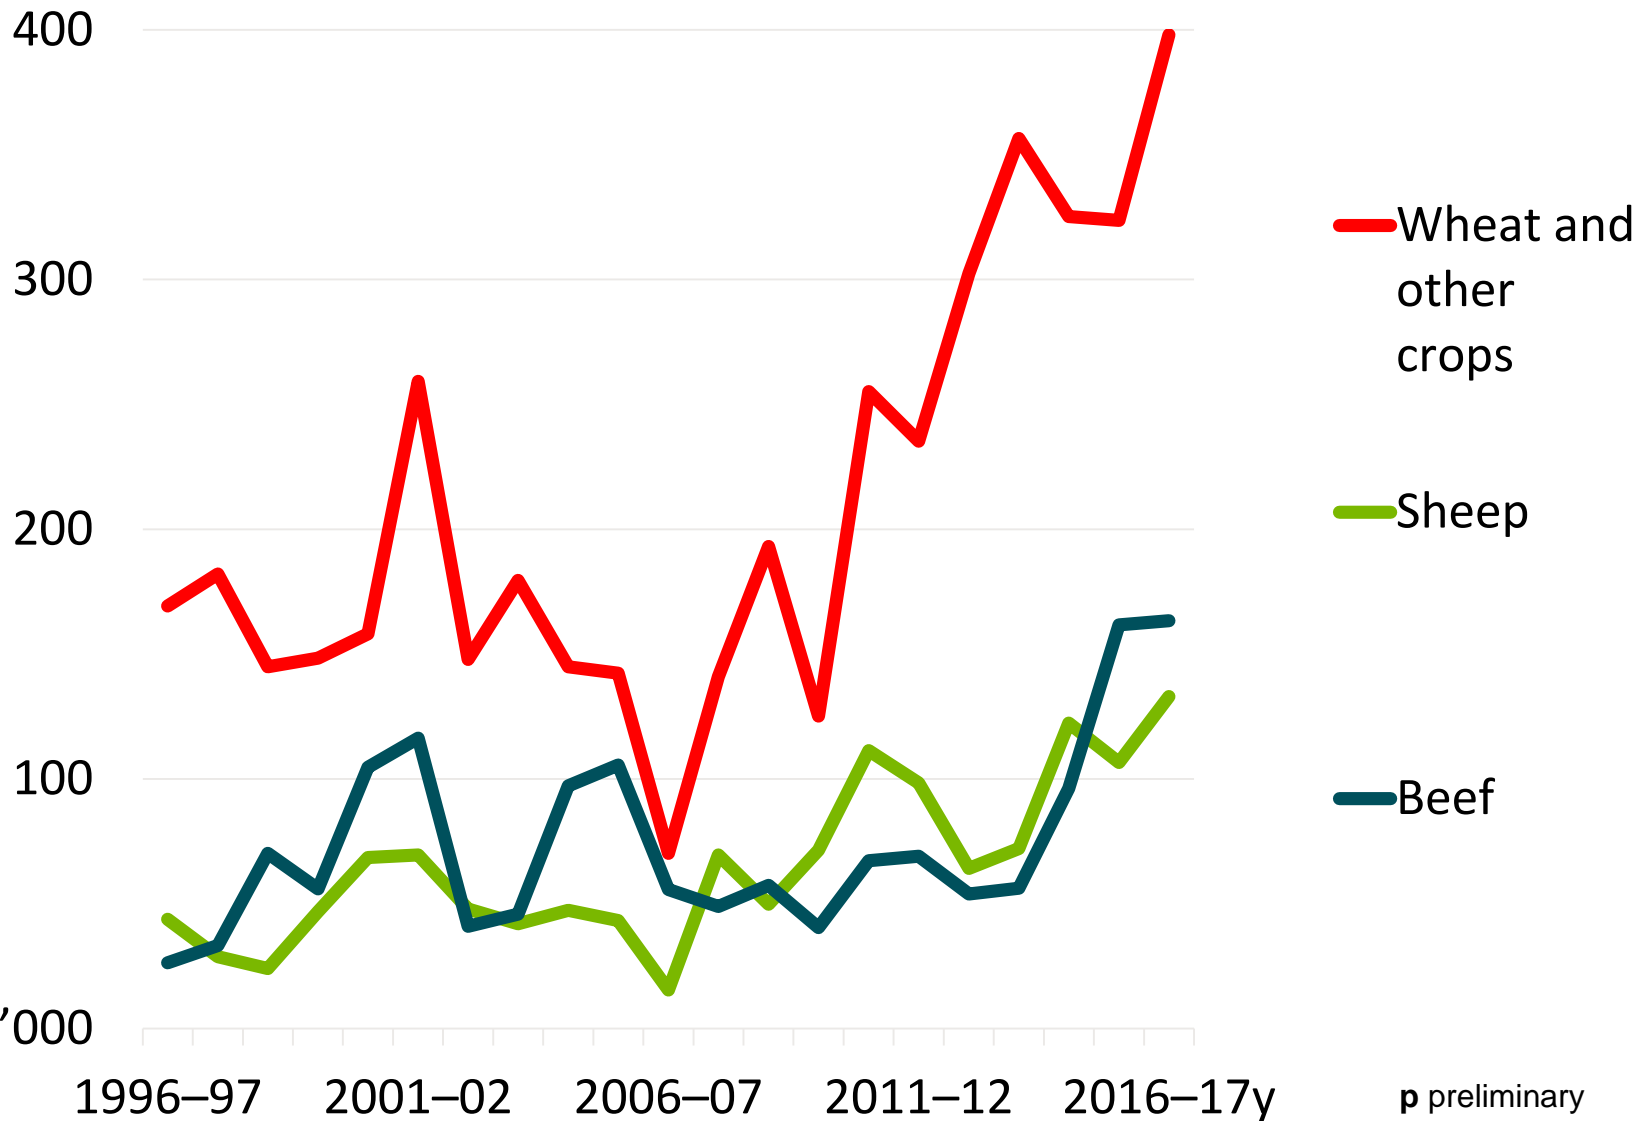

Value of production, South-East SA, Total GVP \$2.8b, 2014–15

Indicator prices, livestock

2012-13 to 2014-15

Average farm cash income Broadacre 1996–97 to 2016–17^y

2016-17 \$'000

Average farm cash income

Broadacre, 1996–97 to 2016–17^y

Average farm cash income

Broadacre, by state, 2015–16^p & 2016–17^y

p preliminary
y provisional estimate

2016–17 \$'000

Horticulture & Viticulture production

South East SA, by value, 2014–15

Wine exports, by value