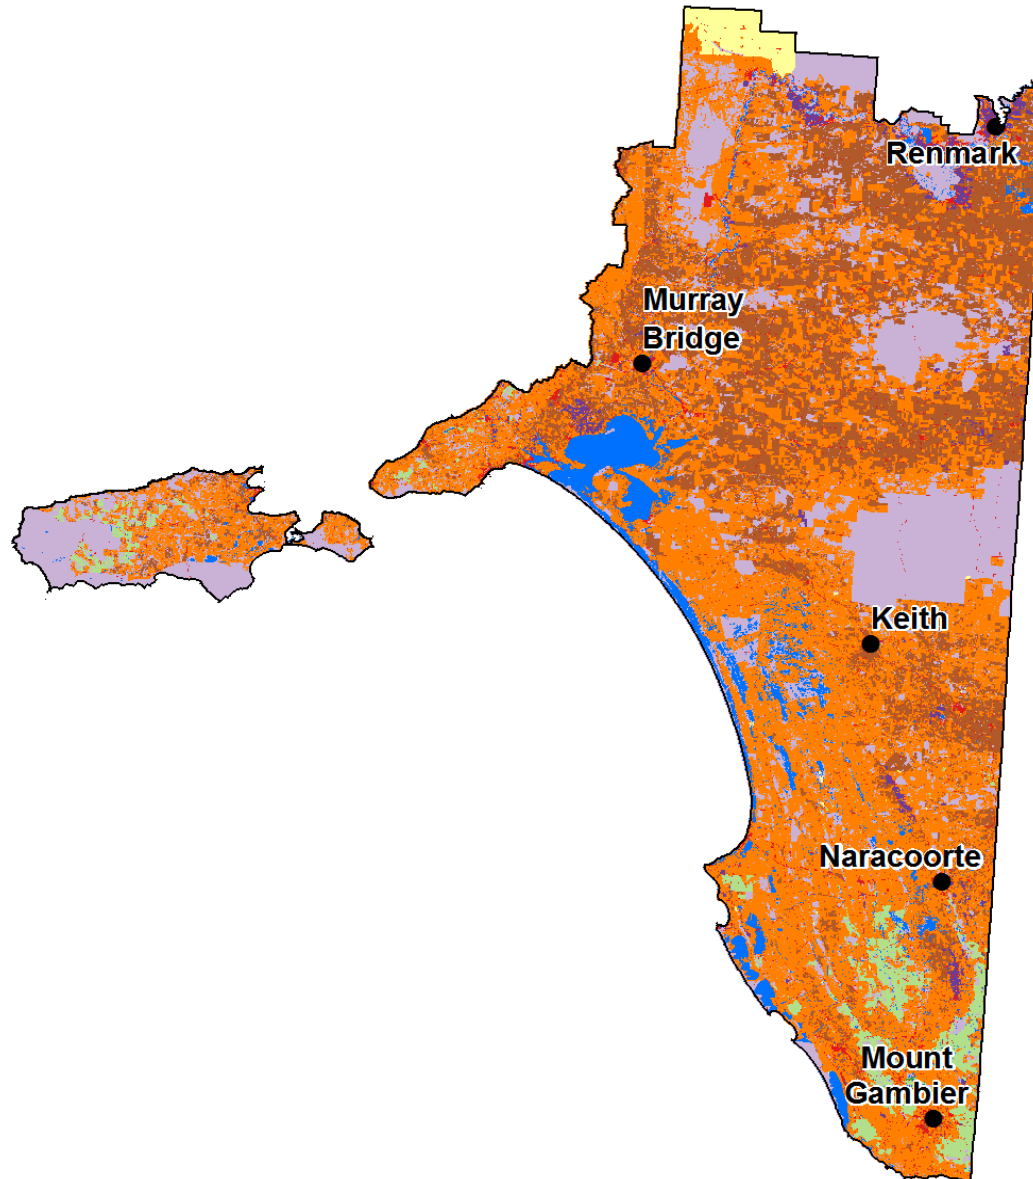

Australian Government

**Department of Agriculture
and Water Resources**

ABARES

**REGIONAL
OUTLOOK**

Commodity outlook for SE South Australia

Lisa McKelvie

**Australian Bureau of Agricultural
and Resource Economics and Sciences**

May 2017

Research by the
Australian Bureau of Agricultural and Resource Economics and Sciences

South-East, South Australia

REGIONAL
OUTLOOK

Broad land use

-  Nature conservation, protected areas and minimal use
-  Grazing native vegetation
-  Production forestry
-  Grazing modified pastures
-  Plantation forestry
-  Cropping
-  Horticulture
-  Intensive uses
-  Water

Value of production, South-East SA, Total GVP \$2.8b, 2014–15

Indicator prices, livestock

2012-13 to 2014-15

Average farm cash income Broadacre 1996–97 to 2016–17^y

2016-17 \$'000

Average farm cash income

Broadacre, 1996–97 to 2016–17^y