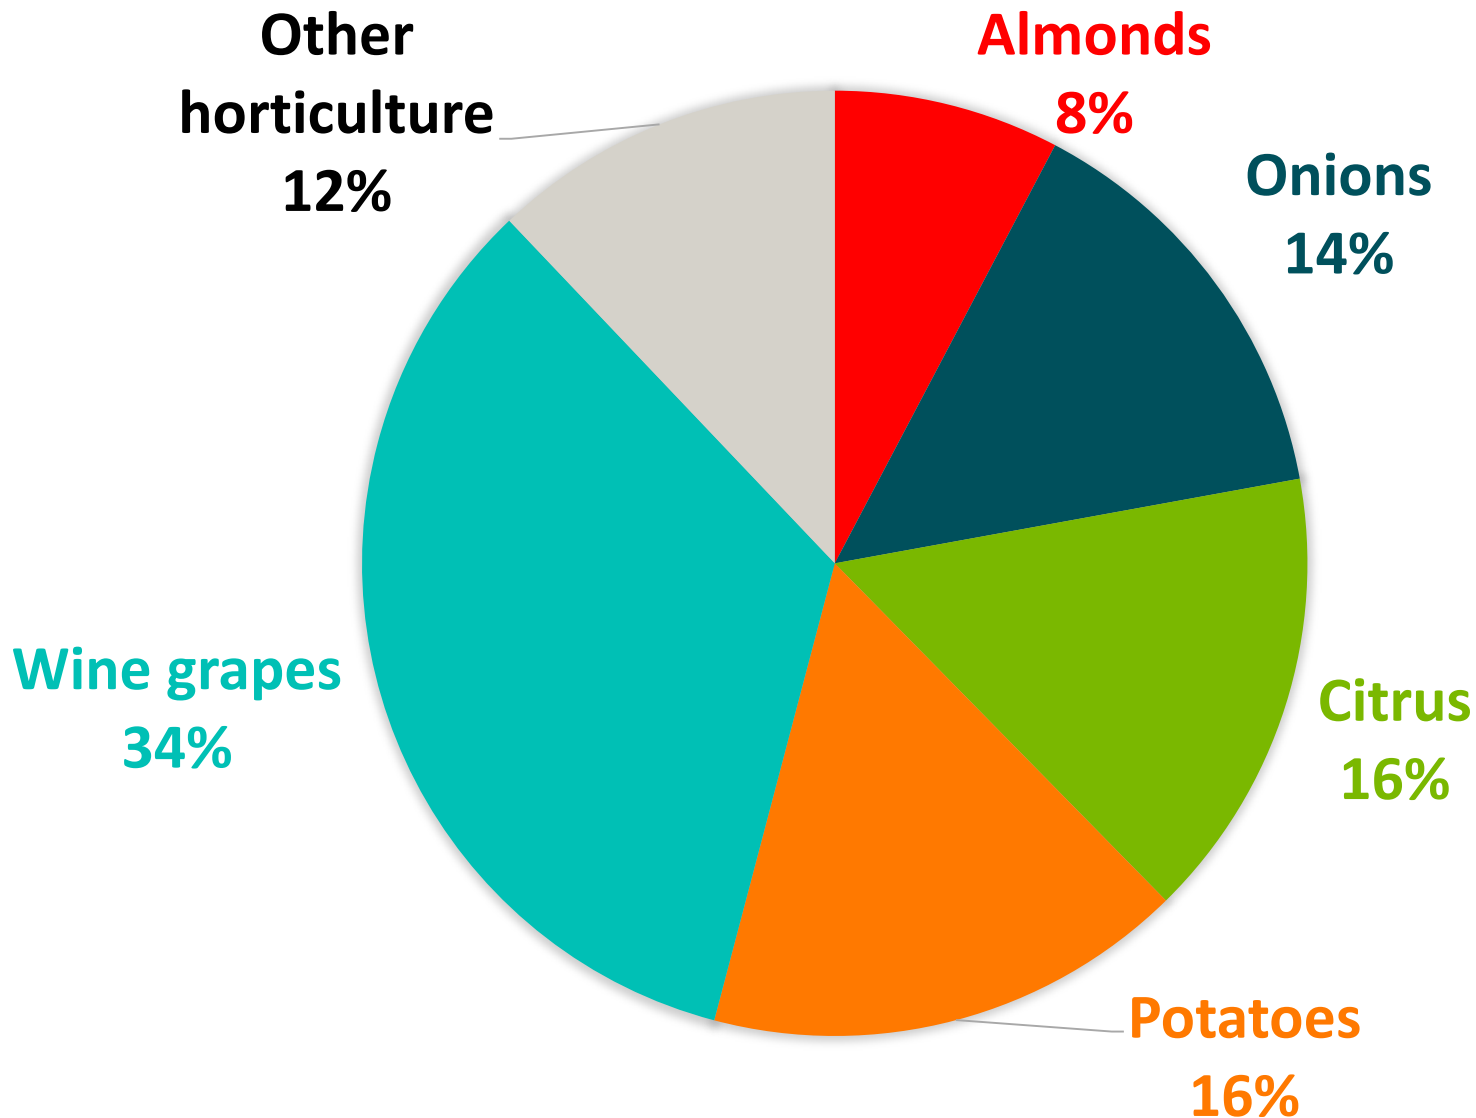

Average farm cash income

Broadacre, by state, 2015–16^p & 2016–17^y

p preliminary
y provisional estimate

2016–17 \$'000

Horticulture & Viticulture production

South East SA, by value, 2014–15

Wine exports, by value