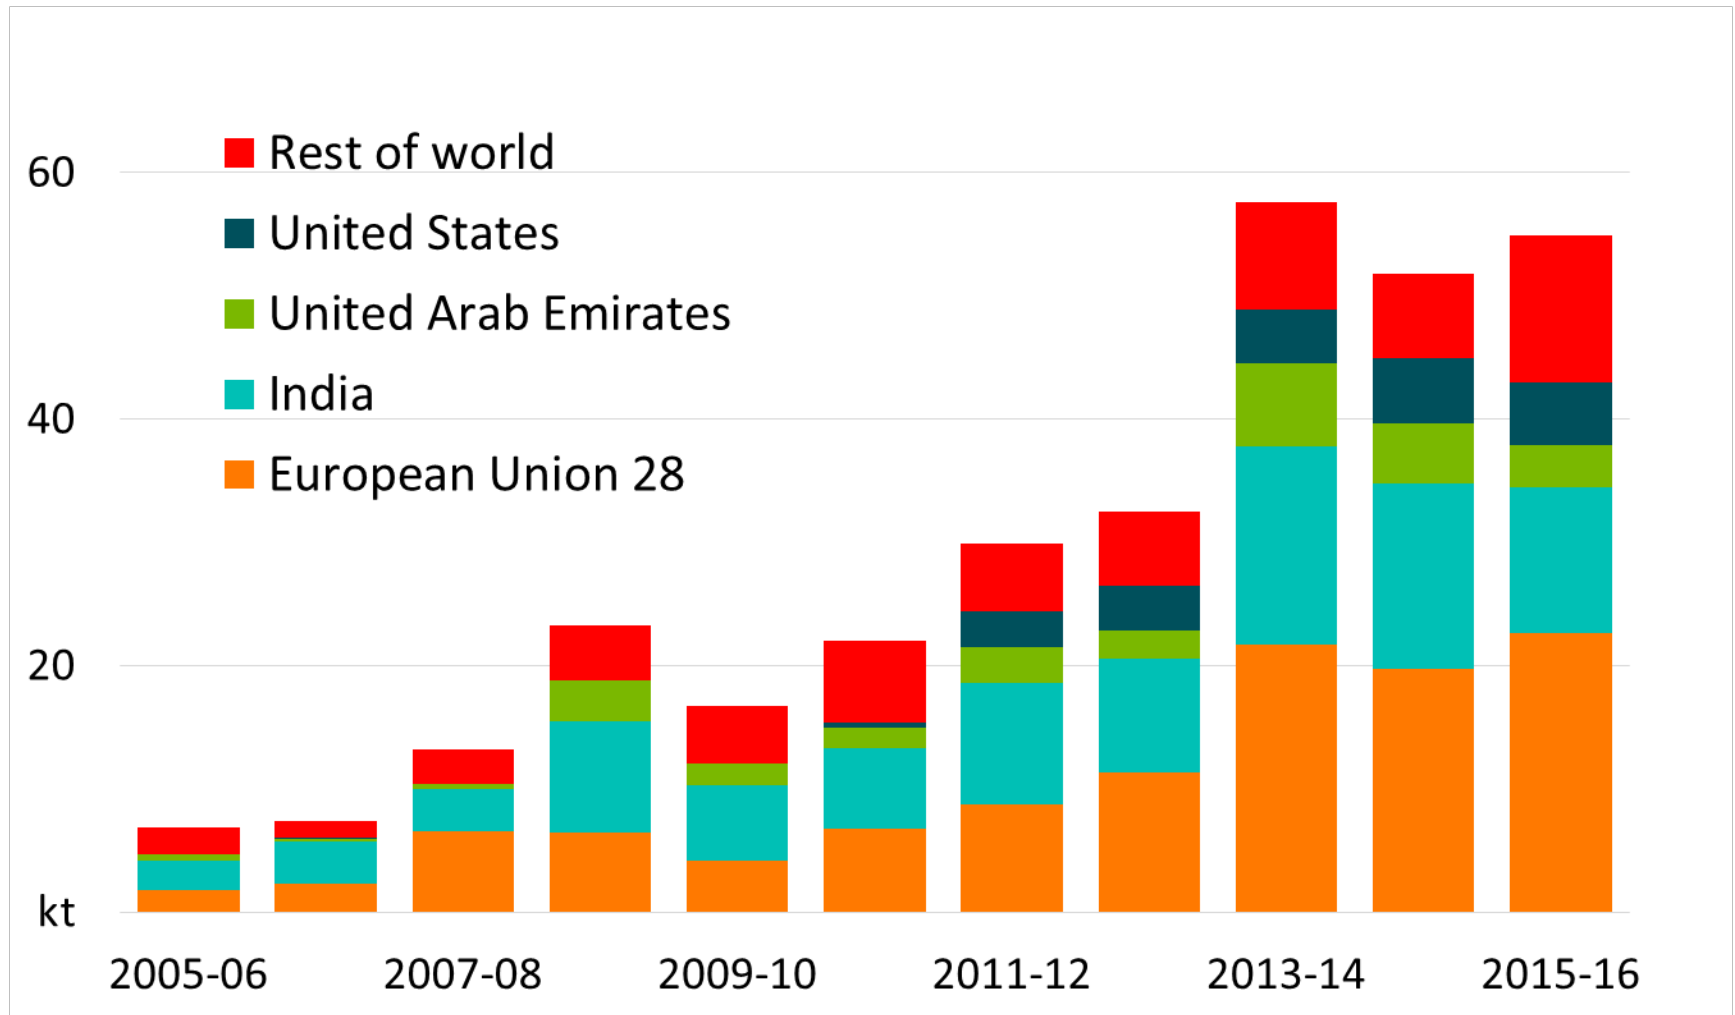

Australia, 2010–11 and 2015–16

Wine Exports to China

Riverland by label claim, Sep 2013–Jan 2017

Composition of Wine Exports Riverland by label claim, 2014 - 2016

Value Share

Horticulture forecasts 2017–18^f

GVP

Average
Prices

Market
Access

Value of
Exports

Tariff elimination schedule

Australian Oranges, 2014 - 2024

Australian almond exports 2005-06 to 2015-16

Further information