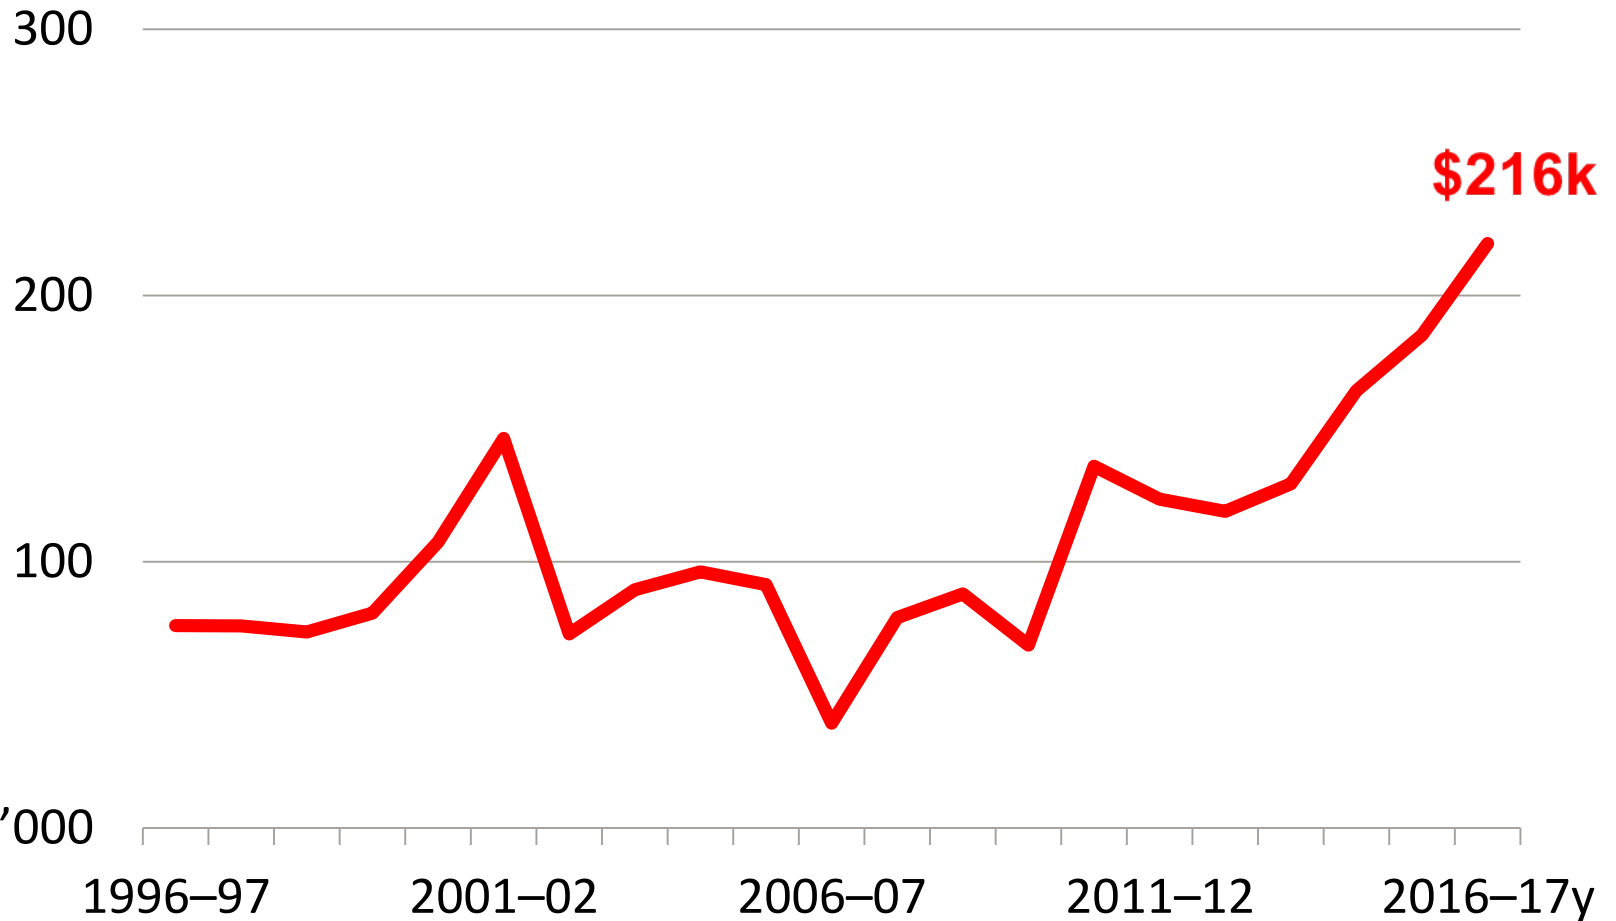

Value of production, South-East SA, Total GVP \$2.8b, 2014–15

Indicator prices, livestock

2012-13 to 2014-15

Average farm cash income Broadacre 1996–97 to 2016–17^y

2016-17 \$'000

Average farm cash income

Broadacre, 1996–97 to 2016–17^y