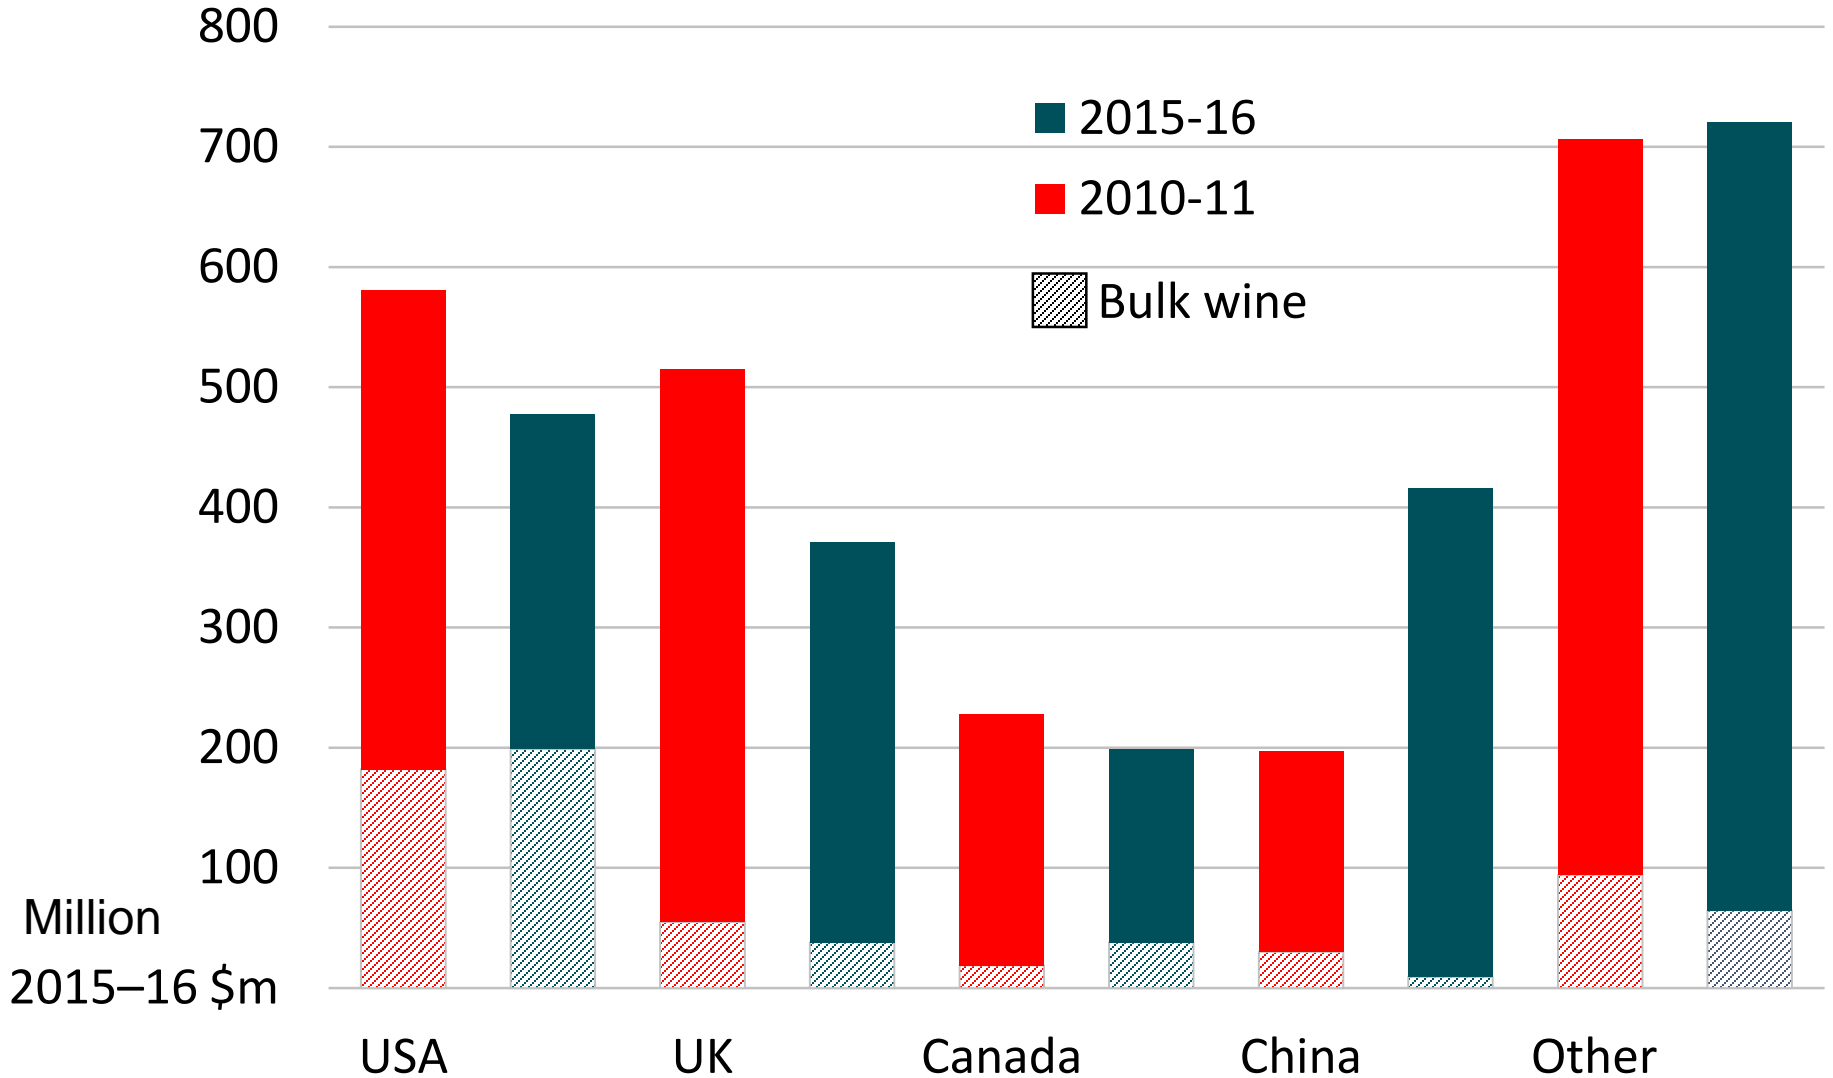

Average farm cash income

Broadacre, by state, 2015–16^p & 2016–17^y

p preliminary
y provisional estimate

2016–17 \$'000

Horticulture & Viticulture production

South East SA, by value, 2014–15

Wine exports, by value

Australia, 2010–11 and 2015–16

Wine Exports to China

Riverland by label claim, Sep 2013–Jan 2017

Composition of Wine Exports Riverland by label claim, 2014 - 2016

Value Share

Horticulture forecasts 2017–18^f