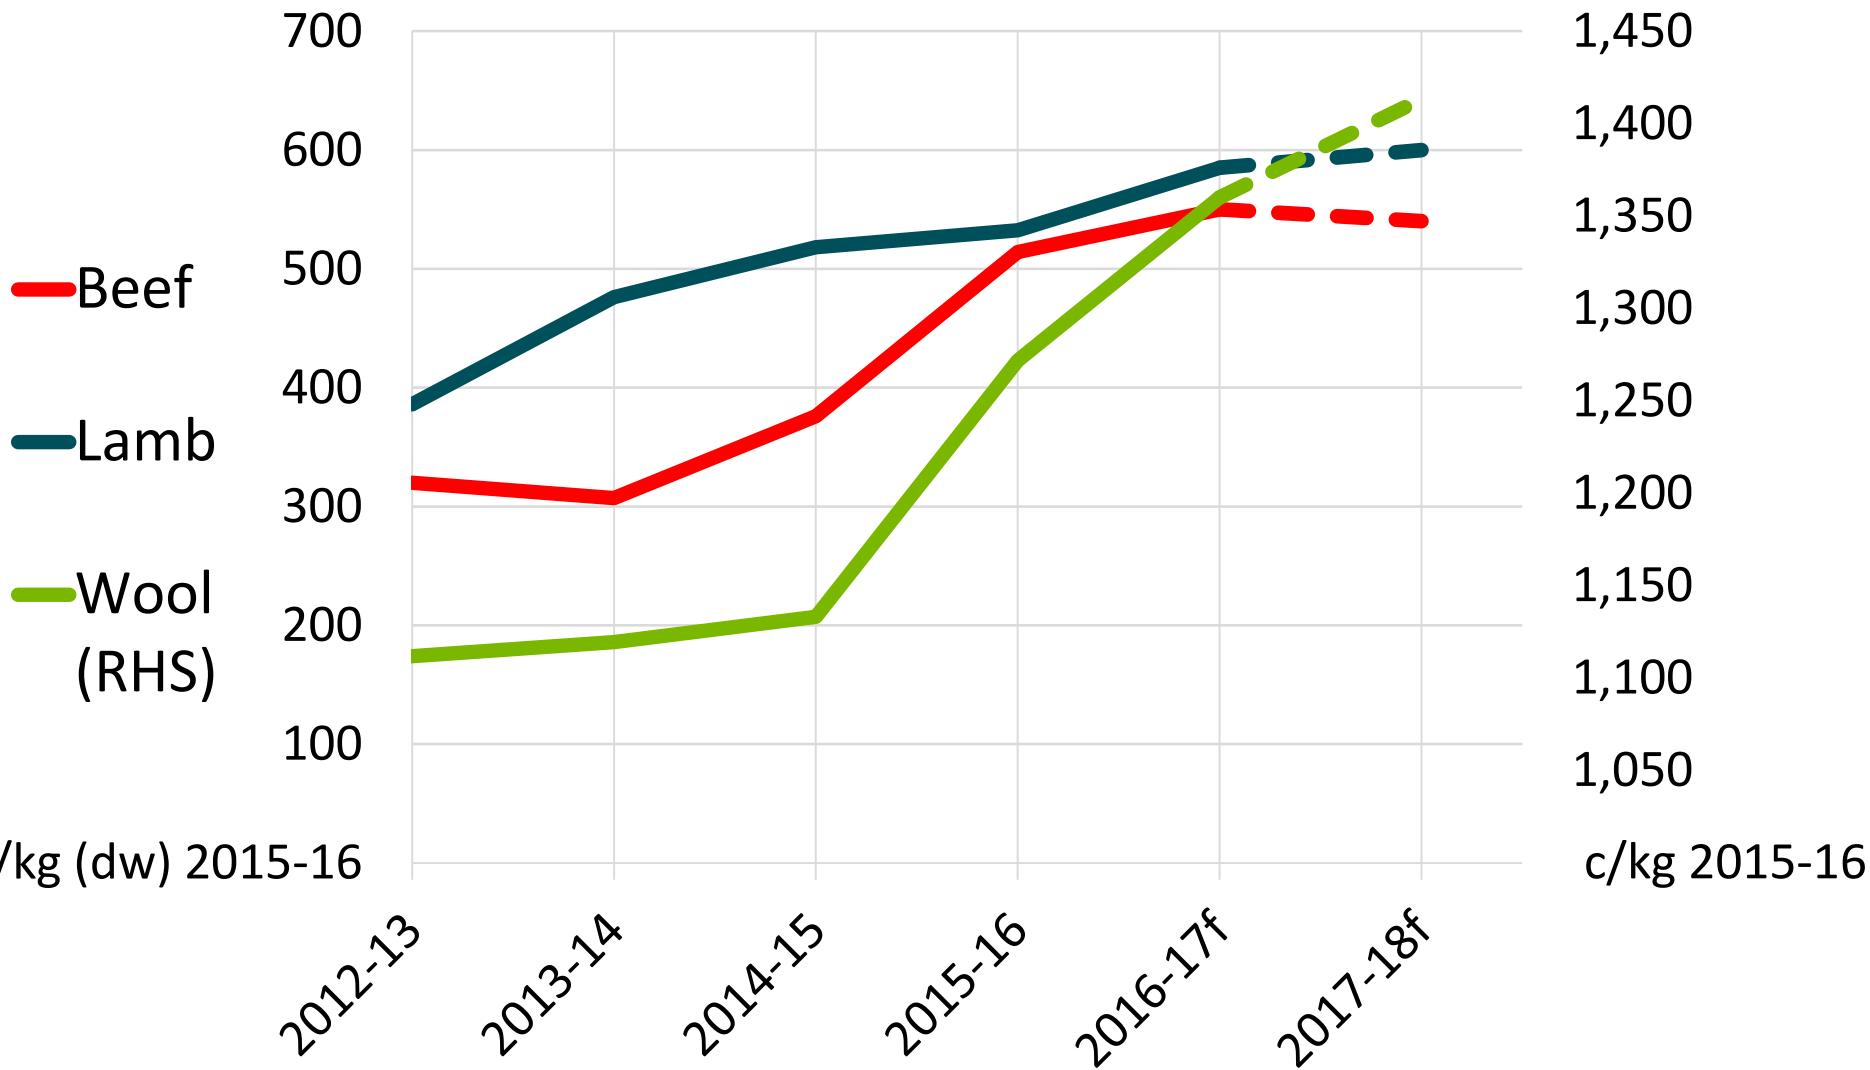

Value of production, South-East SA, Total GVP \$2.8b, 2014–15

Indicator prices, livestock

2012-13 to 2014-15

Average farm cash income Broadacre 1996–97 to 2016–17^y

2016-17 \$'000

Average farm cash income

Broadacre, 1996–97 to 2016–17^y