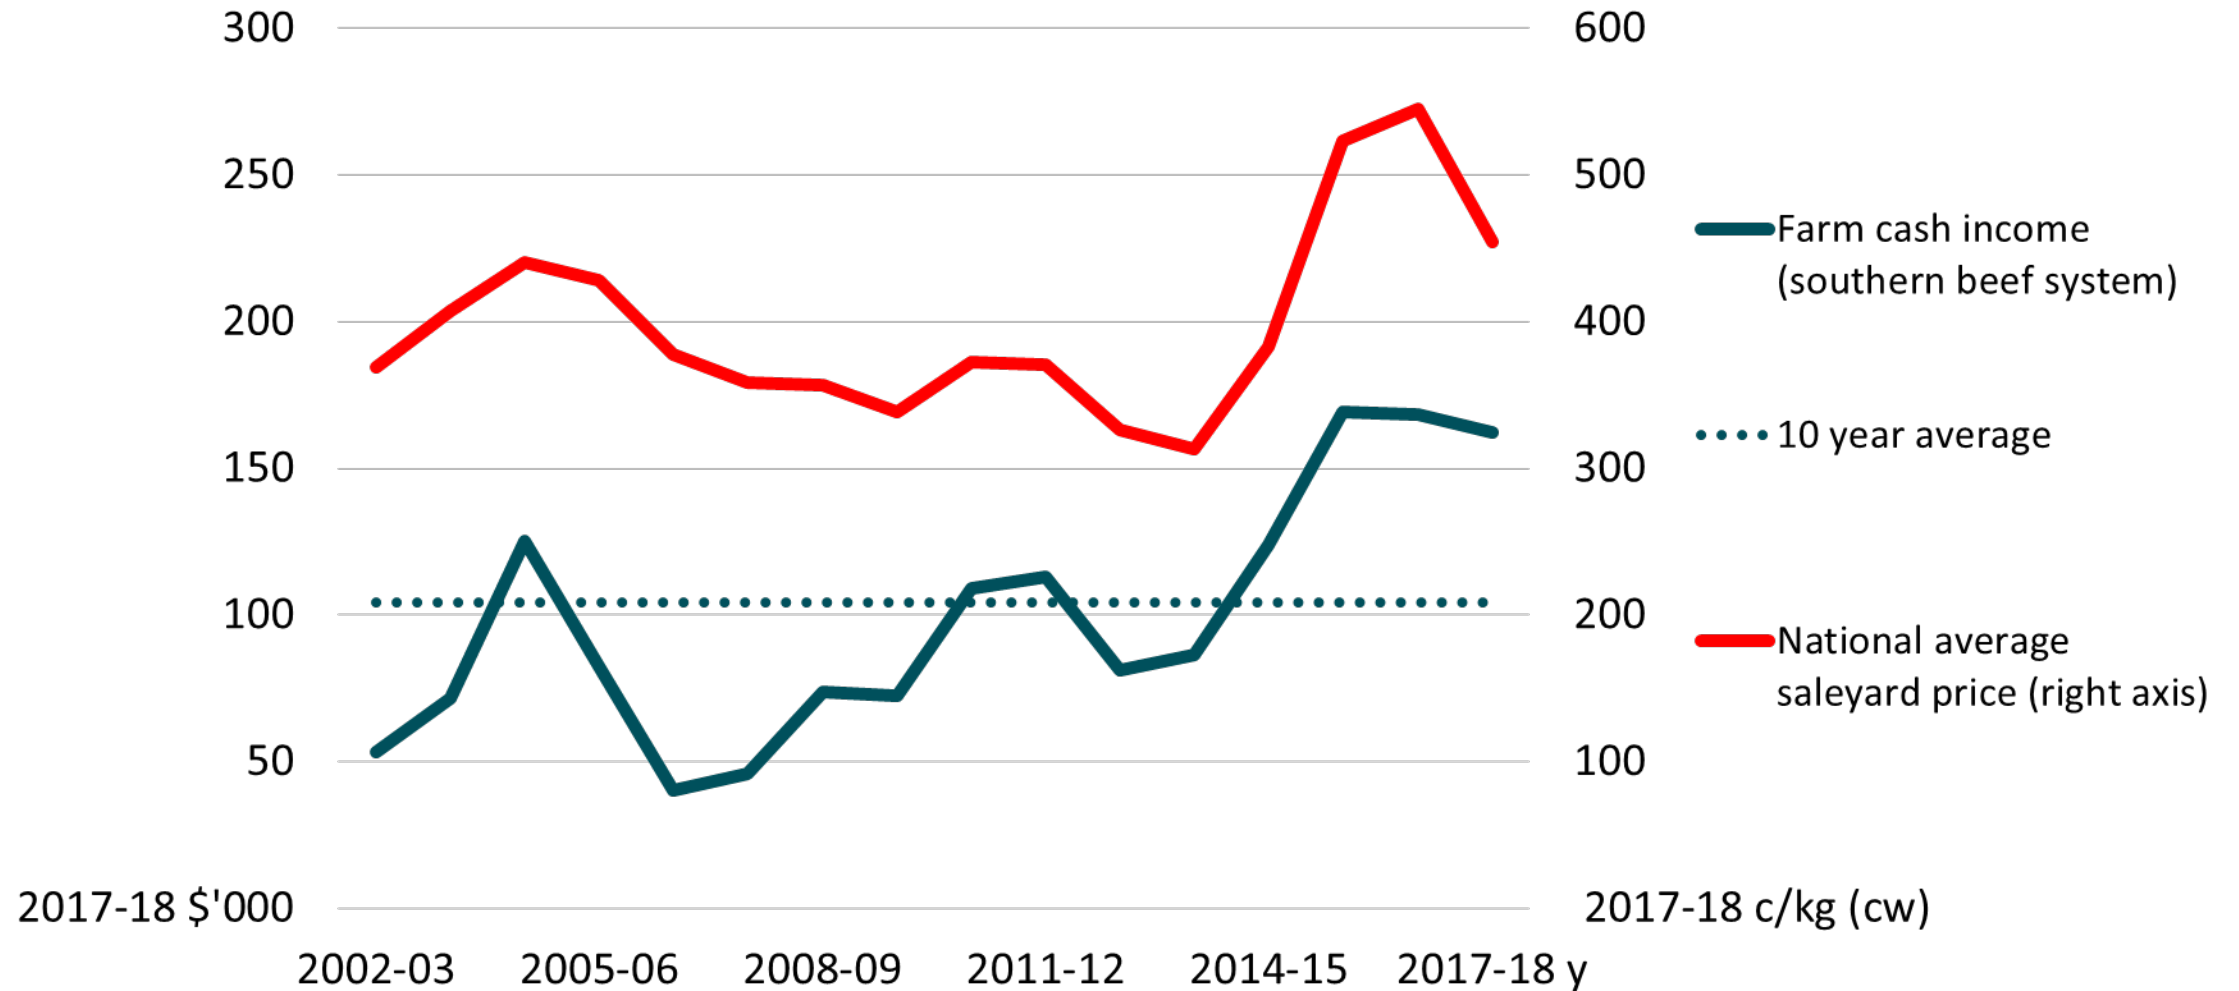

Richmond-Tweed region of New South Wales

Value of shelled macadamia nut exports from NSW

Tariff elimination schedule

Australian macadamias

Source: Department of Foreign Affairs and Trade

Cattle farm cash incomes for have been high