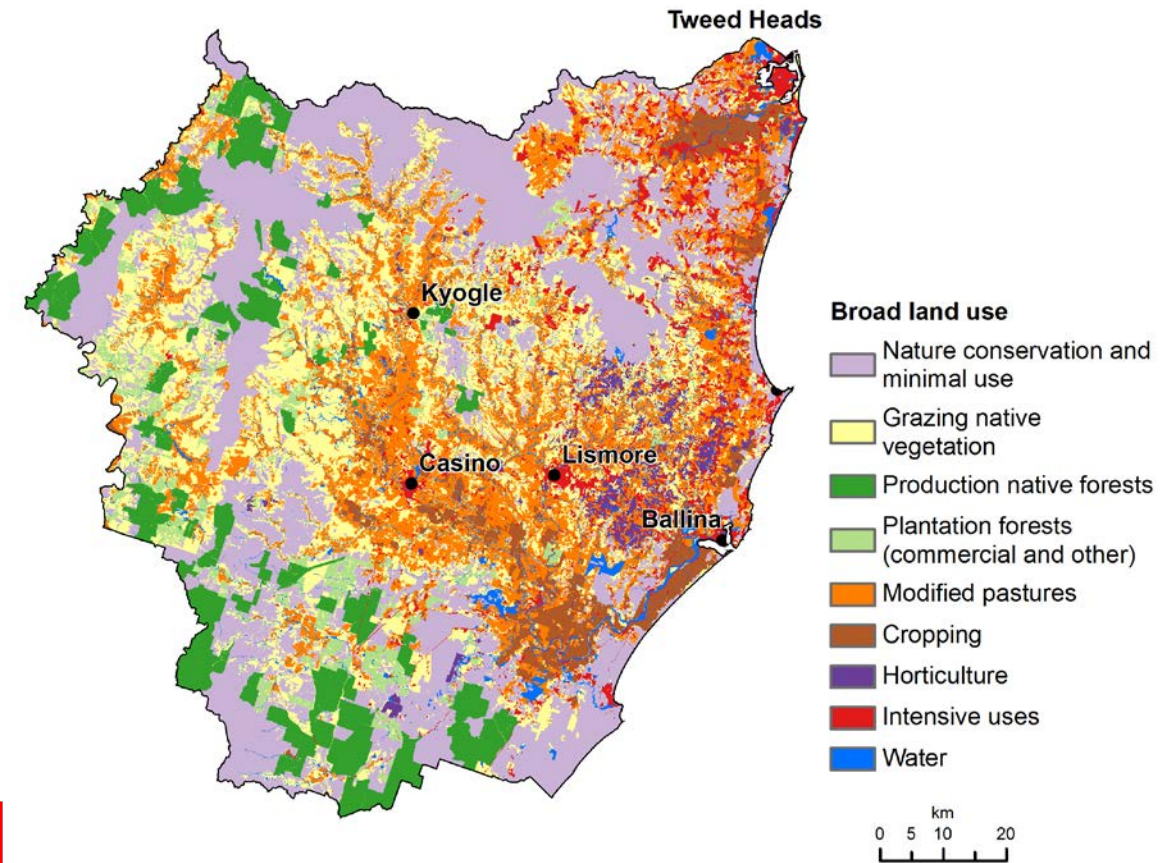

Forecast change in value of agricultural production, 2018–19

Livestock exports to rise but to be offset by lower crop exports

Forecast change in value of agricultural exports, 2018–19

Value of agricultural commodities, 2016-17

Richmond-Tweed region of New South Wales

Value of shelled macadamia nut exports from NSW

Tariff elimination schedule

Australian macadamias

Source: Department of Foreign Affairs and Trade

Cattle farm cash incomes for have been high