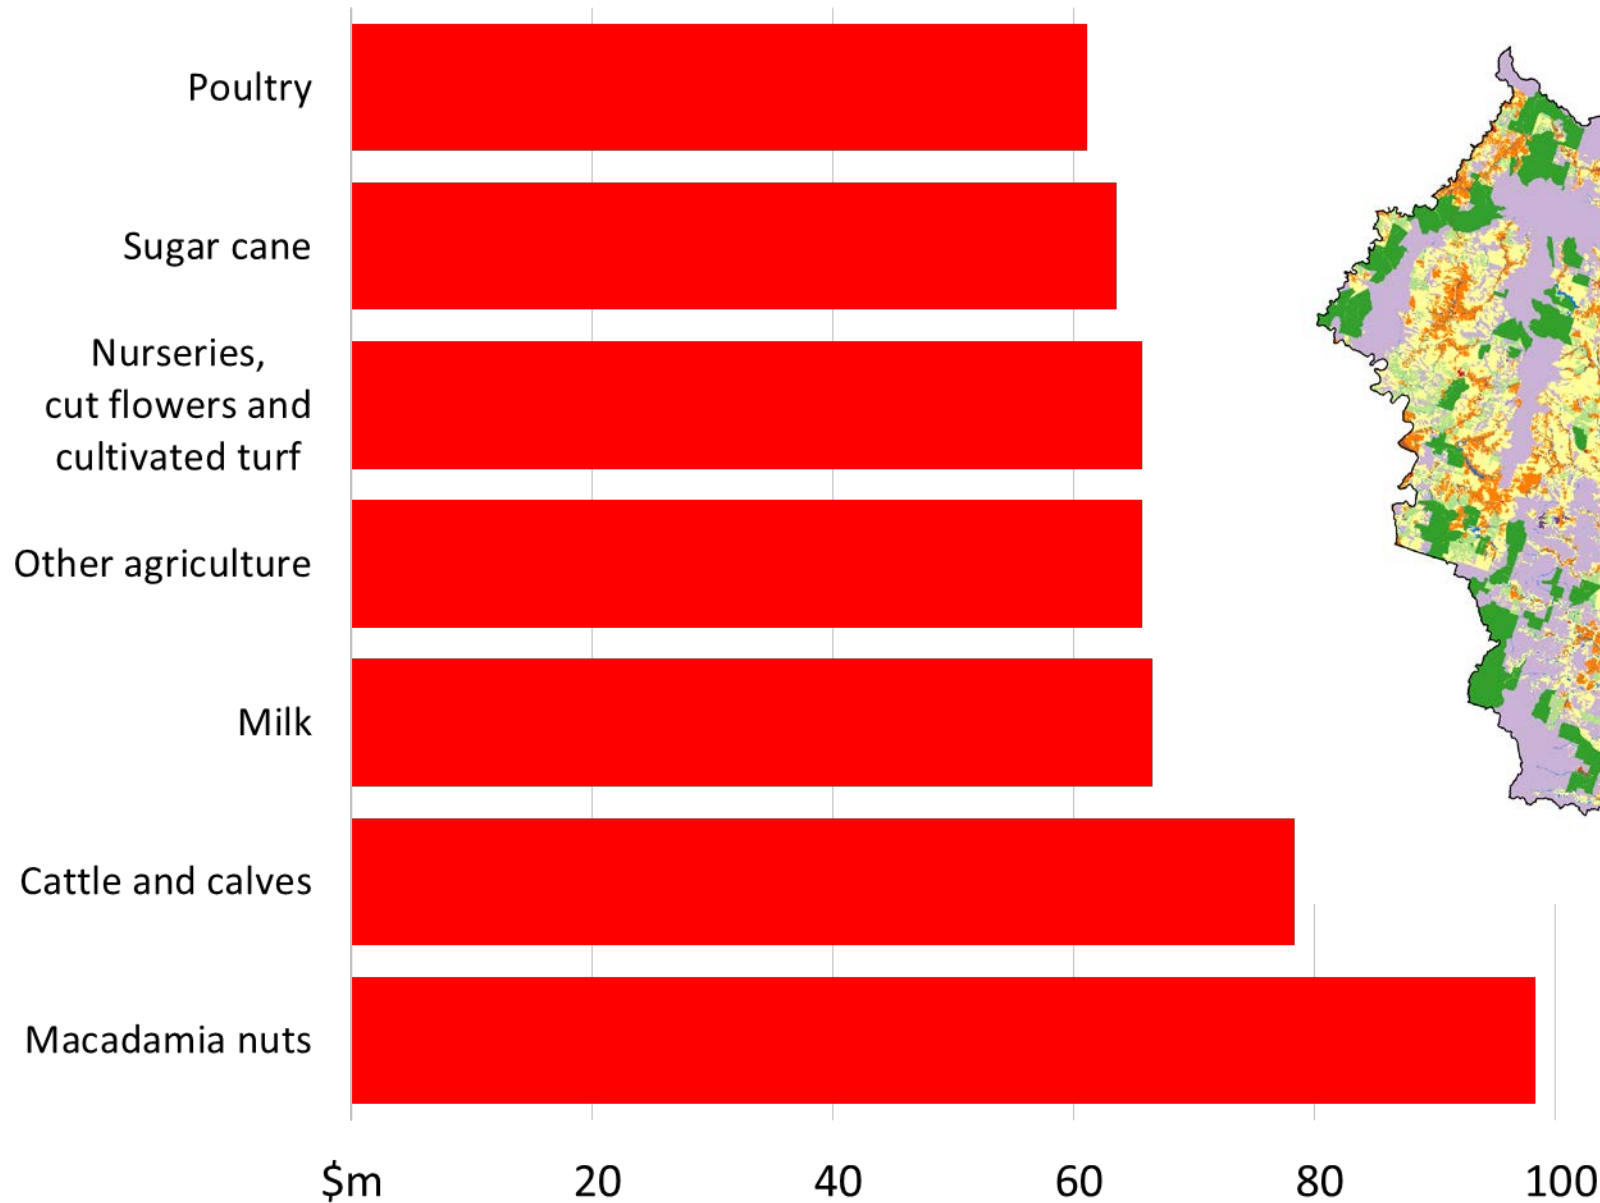

Forecast change in value of agricultural production, 2018–19

Livestock exports to rise but to be offset by lower crop exports

Forecast change in value of agricultural exports, 2018–19

Value of agricultural commodities, 2016-17

Richmond-Tweed region of New South Wales

Value of shelled macadamia nut exports from NSW

Tariff elimination schedule

Australian macadamias

Source: Department of Foreign Affairs and Trade

Cattle farm cash incomes for have been high