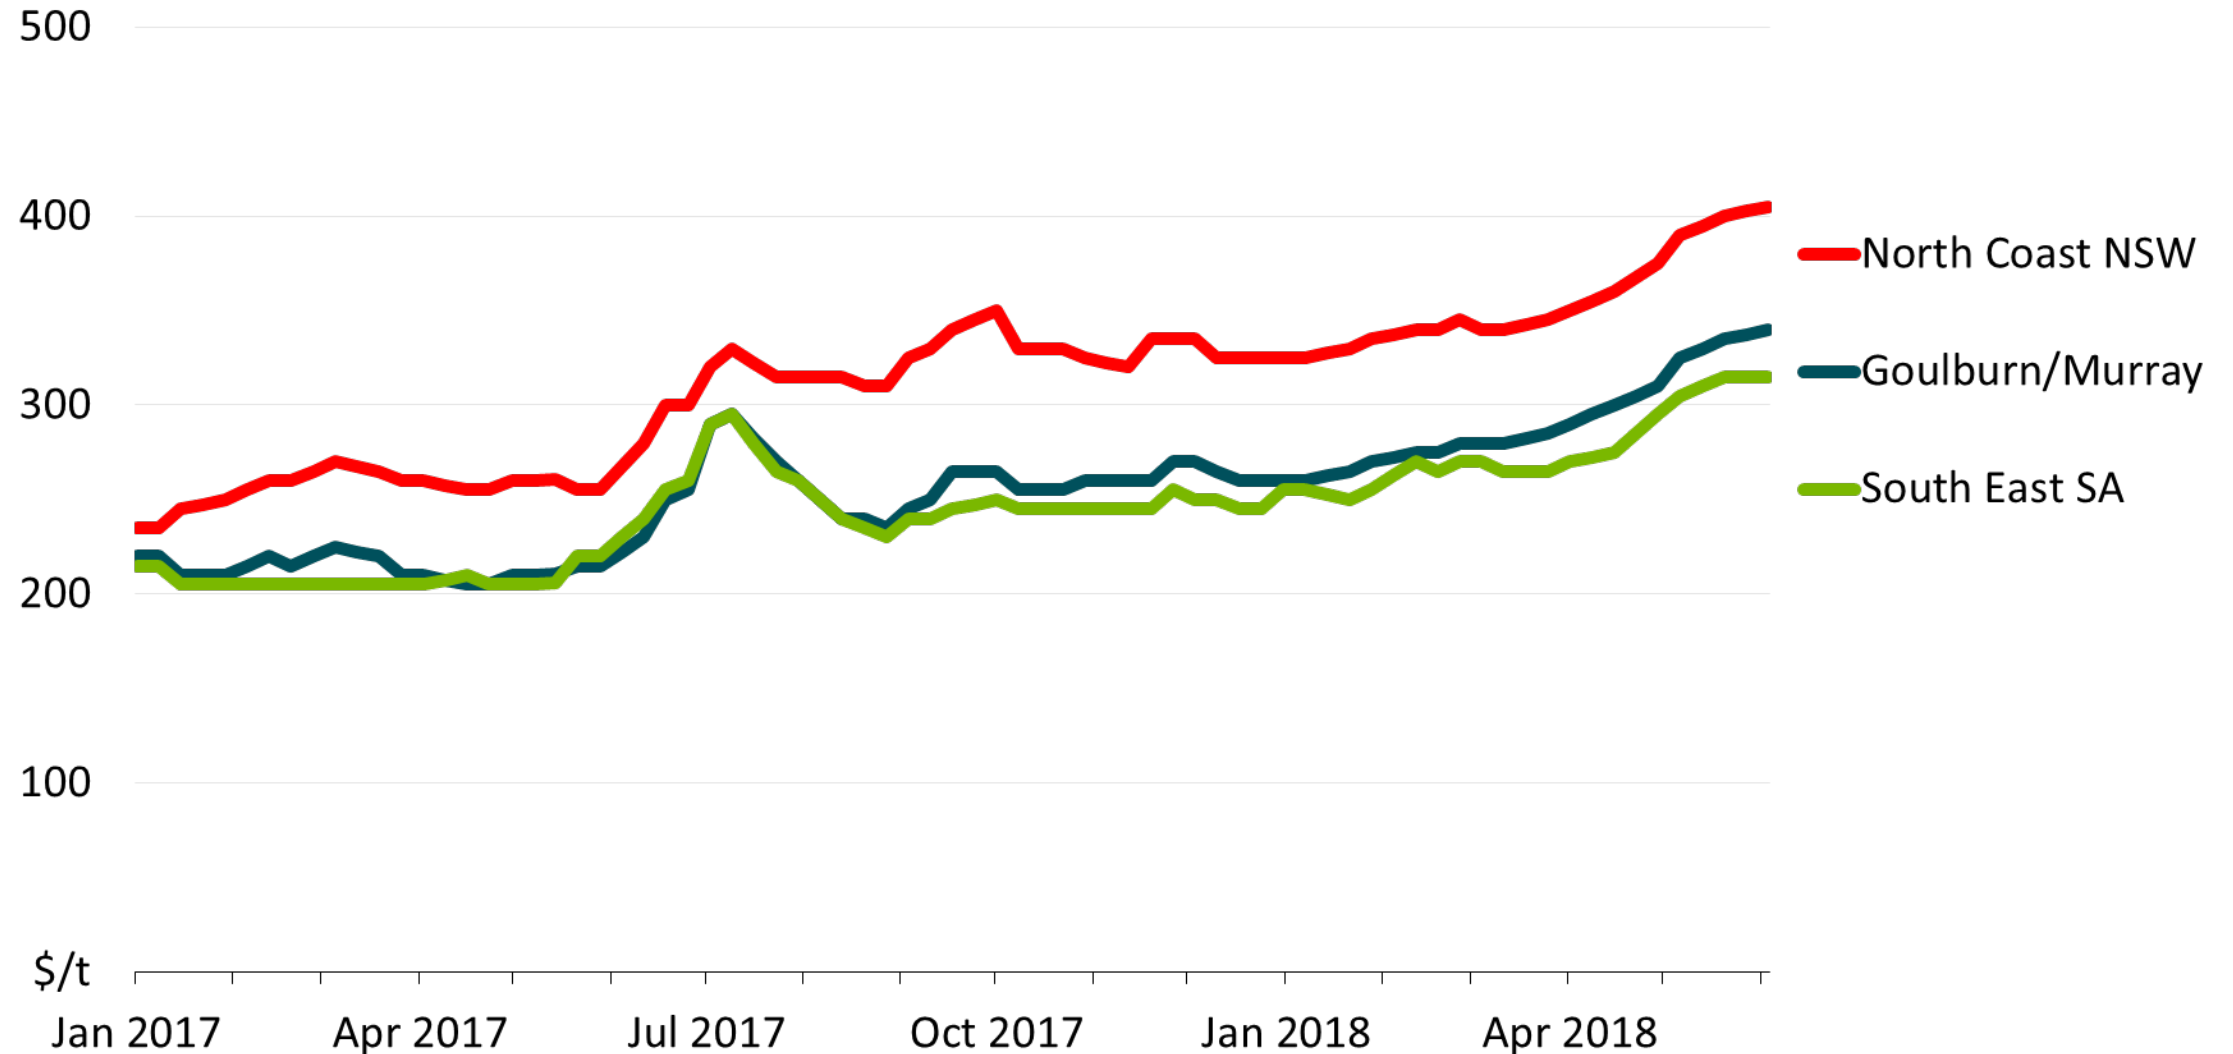

Higher domestic feed prices

Feed wheat prices by delivered market