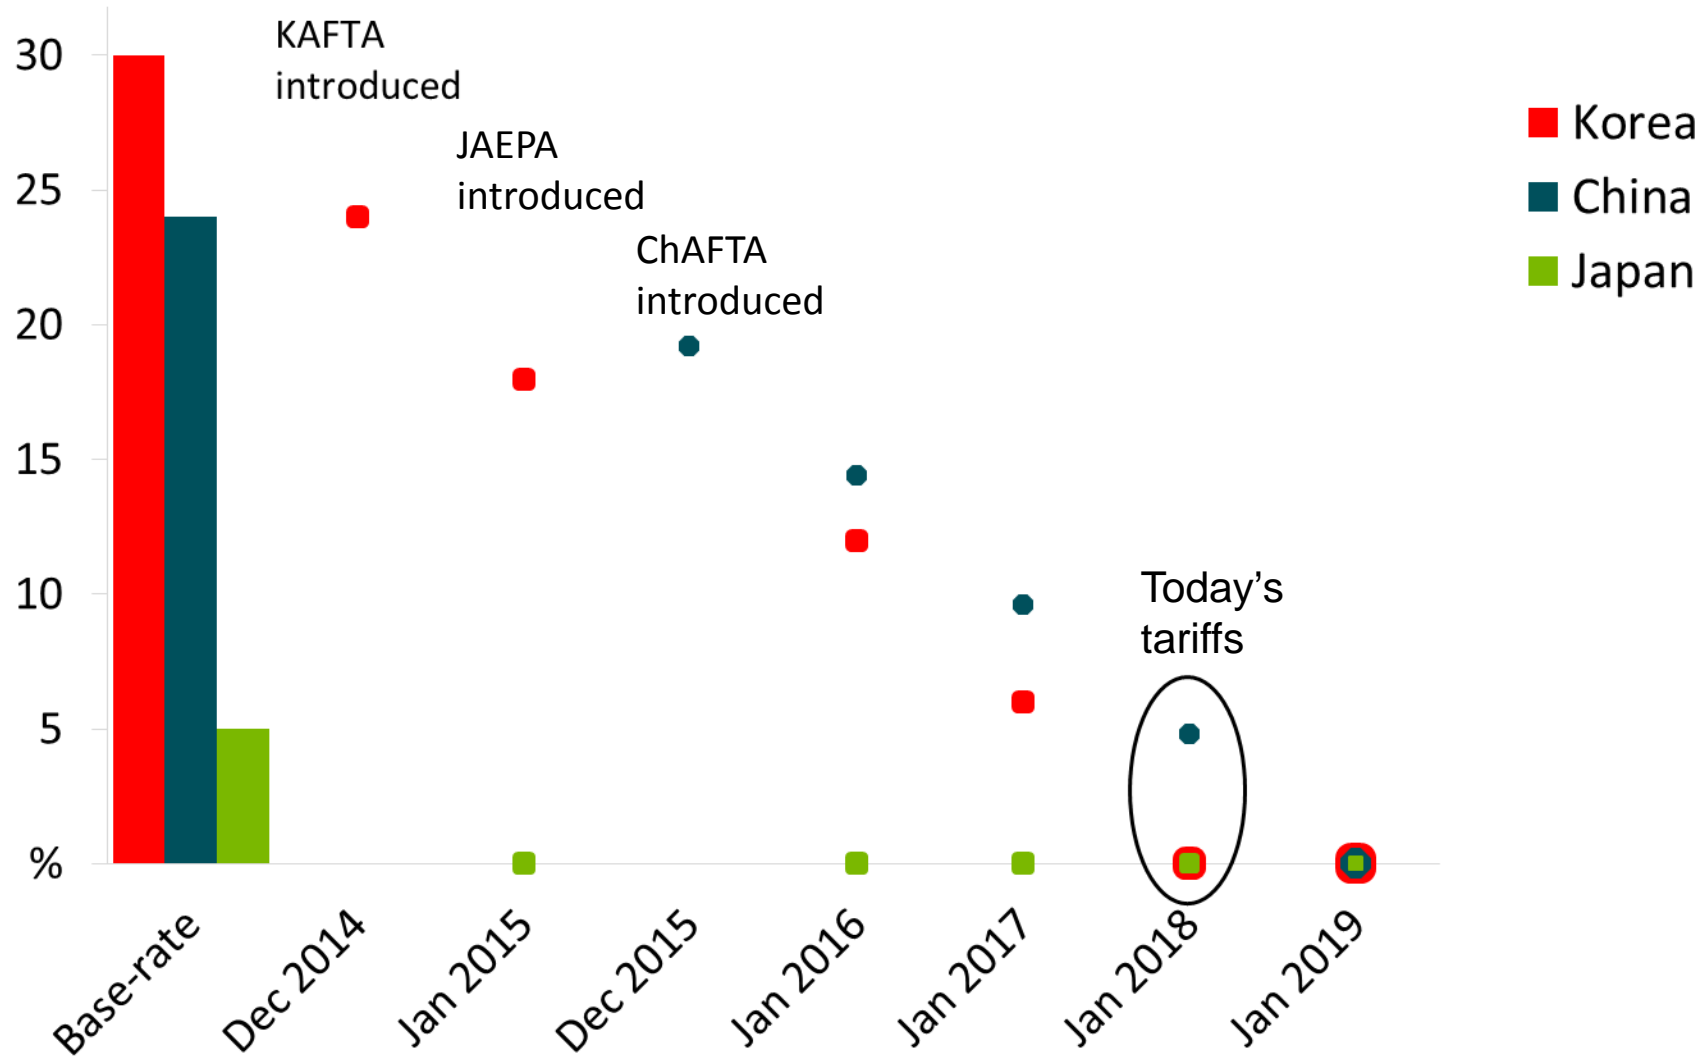

Richmond-Tweed region of New South Wales

Value of shelled macadamia nut exports from NSW

Tariff elimination schedule

Australian macadamias

Source: Department of Foreign Affairs and Trade

Cattle farm cash incomes for have been high